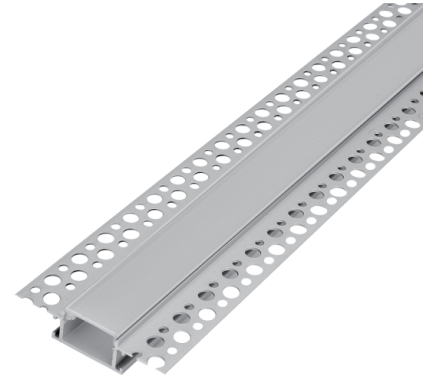

# ALUMINIUM PROFILES

## Drywall - TL1304

Linear Profile  
Trimless for Clean Finish

Lens Cover:

PC Milky

Profile Material:

Anodized Aluminium

Mounting Type:

Surface Mount

- Designed for trimless finish

Dimension:

18X6X2000.0mm