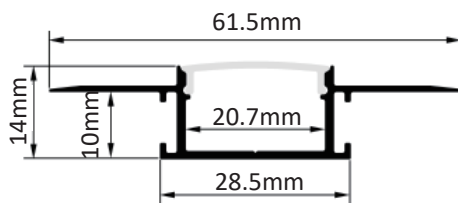

- Designed for trimless finish

Dimension:

18X6X2000.0mm

### DRAWING

Standard Length 2000mm (6.5 feet)