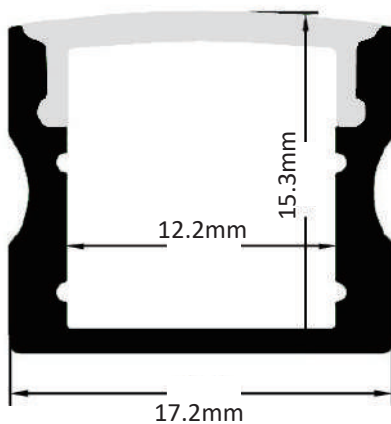

## Accent Lighting - 1715S

Linear Profile with removable plate  
Easy Installation

Lens Cover:

PMMA Opal matt | Frosted |  
Clear

Profile Material:

Aluminium

Mounting Type:

Surface Mount  
Recessed Mount

Dimension:

17.2X15.3X2500.0mm

### DRAWING

Standard Length 2500mm