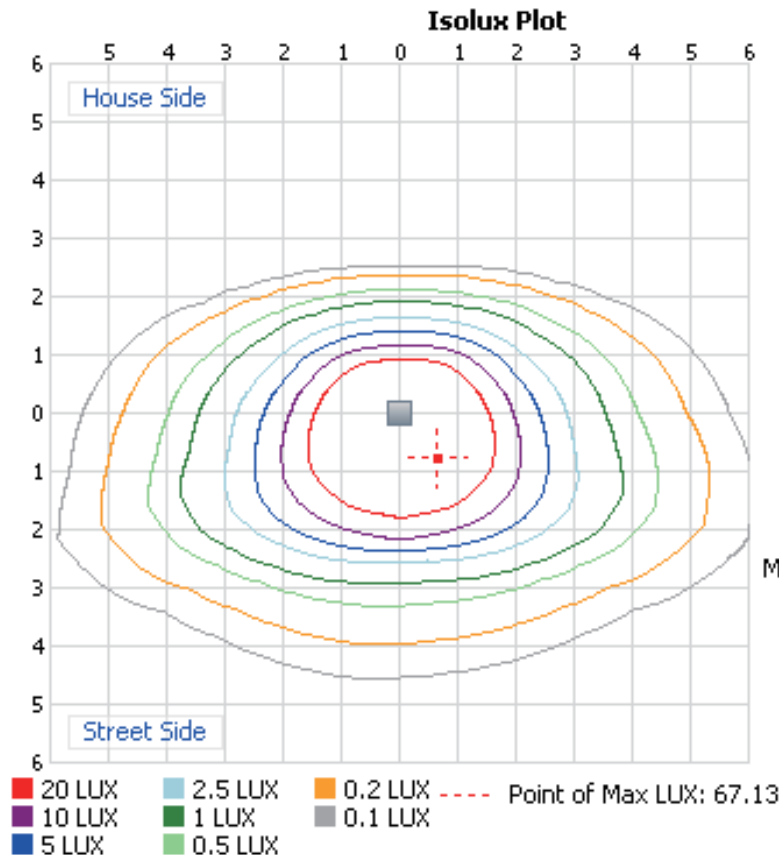

DRAWING

SPECIFICATION CHART

Model	BOLWPF135W
Voltage	120-277VAC
Wattage	135W
Replacement	250W HID
Lumen Output	13000lm
CRI	80
PFC	0.9
CCT	5000K
Dimension	18.1"X9.8"X10.8"
Operating Temp.	-40~40°C
Finish	Dark Bronze
Mounting	Wall Mount

ORDERING INFORMATION

Series No. BOLWPF	Wattage 135W=135W	Voltage 27V=100-277VAC	CCT 50K=5000K	Finish D=Dark Bronze
-----------------------------	-----------------------------	----------------------------------	-------------------------	--------------------------------

PHOTOMETRIC SPEC

BLUE OCEAN LIGHTING™
BOLWPF135W27V50KD
 16' Mounting Height

Illuminance at a Distance

Distance	Center Beam LUX	Beam Width
2.7ft	4,673 LUX	5.5 ft 11.8 ft
5.3ft	1,213 LUX	10.9 ft 23.2 ft
8.0ft	532 LUX	16.4 ft 35.0 ft
10.7ft	298 LUX	21.9 ft 46.8 ft
13.3ft	193 LUX	27.2 ft 58.2 ft
16.0ft	133 LUX	32.8 ft 70.1 ft

■ Vert. Spread: 91.4°
 ■ Horiz. Spread: 130.9°

Mount Height: 16ft
 Grid Width: 96ft
 Total LLF: 1