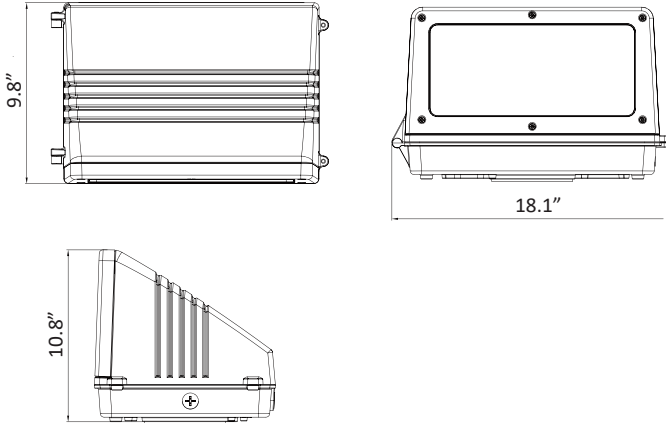

LED WALL PACK

BOLWPF

DESCRIPTION

Designed to deliver high performance and energy efficient illumination, Blue Ocean's BOLWPF Wall Pack series replaces traditional fluorescent, high pressure sodium and metal halide lighting fixtures, delivering exceedingly comfortable light with silent and flicker-free operation and minimized lumen depreciation. Die cast aluminum housing with powder coated finish and sealed gasketed optical compartment protect the fixture from rust, corrosion, contaminants and insects, together with an IP65 rating for damp and wet locations. Full cut-off design complies with Dark Sky requirement. Type III polycarbonate optical lens with UV stabilizers, superior LED chip and UL class 2 high-performance driver together provide excellent thermal performance, high efficacy and great color consistency. Suggested applications: building entrances, stairways, schools, hospitals, hotels, industrial and commercial buildings, and anywhere security lighting is needed.

DRAWING

SPECIFICATION CHART

Model	BOLWPF135W
Voltage	120-277VAC
Wattage	135W
Replacement	250W HID
Lumen Output	13000lm
CRI	80
PFC	0.9
CCT	5000K
Dimension	18.1"X9.8"X10.8"
Operating Temp.	-40~40°C
Finish	Dark Bronze
Mounting	Wall Mount

PHOTOMETRIC SPEC

BLUE OCEAN LIGHTING™
BOLWPF135W27V50KD
 16' Mounting Height

Illuminance at a Distance

Distance	Center Beam LUX	Beam Width
2.7ft	4,673 LUX	5.5 ft 11.8 ft
5.3ft	1,213 LUX	10.9 ft 23.2 ft
8.0ft	532 LUX	16.4 ft 35.0 ft
10.7ft	298 LUX	21.9 ft 46.8 ft
13.3ft	193 LUX	27.2 ft 58.2 ft
16.0ft	133 LUX	32.8 ft 70.1 ft

■ Vert. Spread: 91.4°
 ■ Horiz. Spread: 130.9°

Mount Height: 16ft
 Grid Width: 96ft
 Total LLF: 1