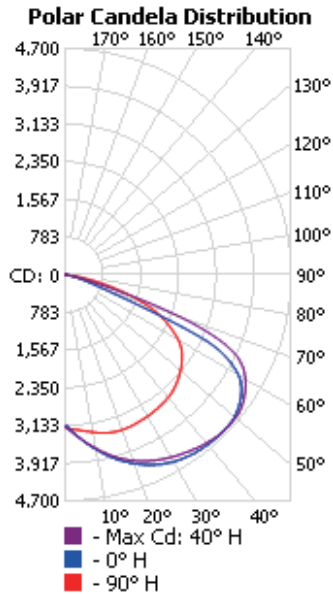

DRAWING

SPECIFICATION CHART

Model	BOLWPF135W
Voltage	120-277VAC
Wattage	135W
Replacement	250W HID
Lumen Output	13000lm
CRI	80
PFC	0.9
CCT	5000K
Dimension	18.1"X9.8"X10.8"
Operating Temp.	-40~40°C
Finish	Dark Bronze
Mounting	Wall Mount

ORDERING INFORMATION

Series No. BOLWPF	Wattage 135W=135W	Voltage 27V=100-277VAC	CCT 50K=5000K	Finish D=Dark Bronze
-----------------------------	-----------------------------	----------------------------------	-------------------------	--------------------------------

PHOTOMETRIC SPEC

BLUE OCEAN LIGHTING™
BOLWPF135W27V50KD
 16' Mounting Height

Illuminance at a Distance

Distance	Center Beam LUX	Beam Width
2.7ft	4,673 LUX	5.5 ft 11.8 ft
5.3ft	1,213 LUX	10.9 ft 23.2 ft
8.0ft	532 LUX	16.4 ft 35.0 ft
10.7ft	298 LUX	21.9 ft 46.8 ft
13.3ft	193 LUX	27.2 ft 58.2 ft
16.0ft	133 LUX	32.8 ft 70.1 ft

■ Vert. Spread: 91.4°
 ■ Horiz. Spread: 130.9°

Mount Height: 16ft
 Grid Width: 96ft
 Total LLF: 1