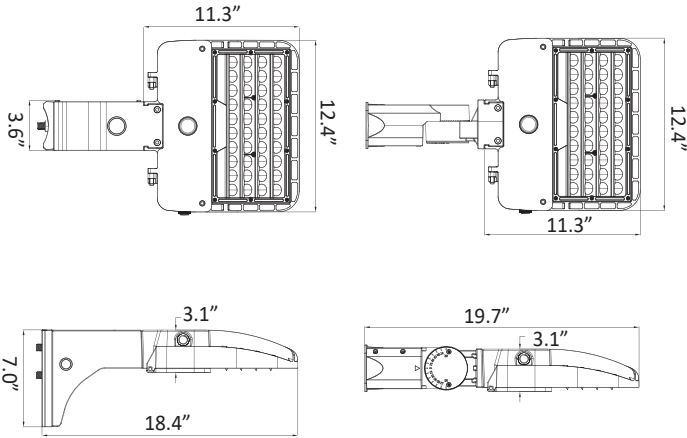

## SPECIFICATION CHART

Model	BOLAL70W
Voltage	120-277VAC 50/60Hz
Wattage	70W
Replacement	200W HPS/MH
Lumen Output	9000lm
Luminous Efficacy	129Lm/W
CRI	>70
PFC	0.90
CCT	5000K
Light Distribution	85*150° (Type III)
Weight	11.8lbs
Housing	Aluminum Alloy
Operating Temp.	-40~45°C

## ORDERING INFORMATION

<b>Series No.</b> BOLAL	<b>Wattage</b> 70W=70W	<b>Voltage</b> 27V=120-277V	<b>CCT</b> 50K=5000K	<b>Finish</b> D=Dark Bronze	<b>Mounting</b> DM=Direct Arm Mount SM=Slip Fitter
----------------------------	---------------------------	--------------------------------	-------------------------	--------------------------------	--

## Mounting

**Direct Arm Mount**  
(4" / 5" Square and Round Poles)  
Standard versatile mounting arm is simple to install and can be used with existing poles for retrofit installations.

**Slip Fitter**  
An optional cast aluminum mast arm adapter secures fixture head to nominal 2" (2-3/8" O.D. pipe size) horizontal steel tenon arm.

### BLUE OCEAN LIGHTING™

BOLAL70W27V50KD

15' Mounting Height

**Illuminance at a Distance**

Center Beam LUX	Beam Width
3,952 LUX	4.6 ft 7.5 ft
988 LUX	9.1 ft 15.0 ft
439 LUX	13.7 ft 22.5 ft
247 LUX	18.2 ft 30.1 ft
158 LUX	22.8 ft 37.6 ft
110 LUX	27.4 ft 45.1 ft