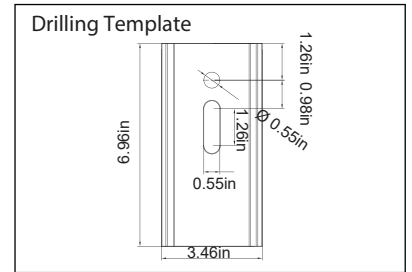

## SPECIFICATION CHART

Model	BOLAL70W
Voltage	120-277VAC 50/60Hz
Wattage	70W
Replacement	200W HPS/MH
Lumen Output	9000lm
Luminous Efficacy	129Lm/W
CRI	>70
PFC	0.90
CCT	5000K
Light Distribution	85*150° (Type III)
Weight	11.8lbs
Housing	Aluminum Alloy
Operating Temp.	-40~45°C

## ORDERING INFORMATION

<b>Series No.</b> BOLAL	<b>Wattage</b> 70W=70W	<b>Voltage</b> 27V=120-277V	<b>CCT</b> 50K=5000K	<b>Finish</b> D=Dark Bronze	<b>Mounting</b> DM=Direct Arm Mount SM=Slip Fitter
----------------------------	---------------------------	--------------------------------	-------------------------	--------------------------------	--

## Mounting

**Direct Arm Mount**  
(4" / 5" Square and Round Poles)  
Standard versatile mounting arm is simple to install and can be used with existing poles for retrofit installations.

**Slip Fitter**  
An optional cast aluminum mast arm adapter secures fixture head to nominal 2" (2-3/8" O.D. pipe size) horizontal steel tenon arm.