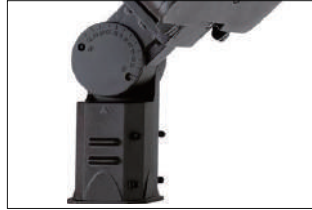

## Mounting

**Direct Arm Mount**  
(4" / 5" Square and Round Poles)  
Standard versatile mounting arm is simple to install and can be used with existing poles for retrofit installations.

**Slip Fitter**  
An optional cast aluminum mast arm adapter secures fixture head to nominal 2" (2-3/8" O.D. pipe size) horizontal steel tenon arm.