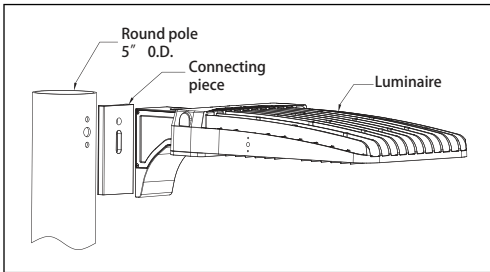

## Mounting

**Direct Arm Mount**  
(4" / 5" Square and Round Poles)  
Standard versatile mounting arm is simple to install and can be used with existing poles for retrofit installations.

**Slip Fitter**  
An optional cast aluminum mast arm adapter secures fixture head to nominal 2" (2-3/8" O.D. pipe size) horizontal steel tenon arm.