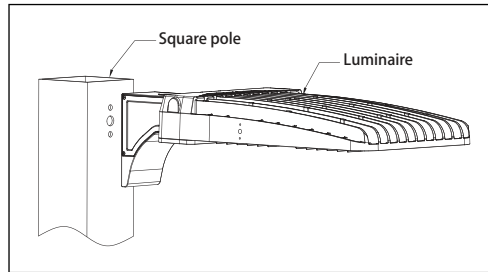

## Mounting

**Direct Arm Mount**  
(4" / 5" Square and Round Poles)  
Standard versatile mounting arm is simple to install and can be used with existing poles for retrofit installations.

**Slip Fitter**  
An optional cast aluminum mast arm adapter secures fixture head to nominal 2" (2-3/8" O.D. pipe size) horizontal steel tenon arm.