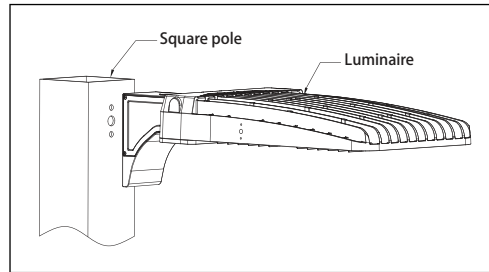

DRAWING

SPECIFICATION CHART

Model	BOLAL300W
Voltage	120-277VAC 50/60Hz
Wattage	300W
Replacement	1000W HPS/MH
Lumen Output	39000lm
Luminous Efficacy	130lm/W
CRI	>70
PFC	0.90
CCT	5000K
Light Distribution	85*150° (Type III)
Weight	27.7lbs
Housing	Aluminum Alloy
Operating Temp.	-40~45°C

ORDERING INFORMATION

Series No. BOLAL	Wattage 300W=300W	Voltage 27V=120-277V	CCT 50K=5000K	Finish D=Dark Bronze	Mounting DM=Direct Arm Mount SM=Slip Fitter
----------------------------	-----------------------------	--------------------------------	-------------------------	--------------------------------	--

Mounting

Direct Arm Mount
(4" / 5" Square and Round Poles)
Standard versatile mounting arm is simple to install and can be used with existing poles for retrofit installations.

Slip Fitter
An optional cast aluminum mast arm adapter secures fixture head to nominal 2" (2-3/8" O.D. pipe size) horizontal steel tenon arm.