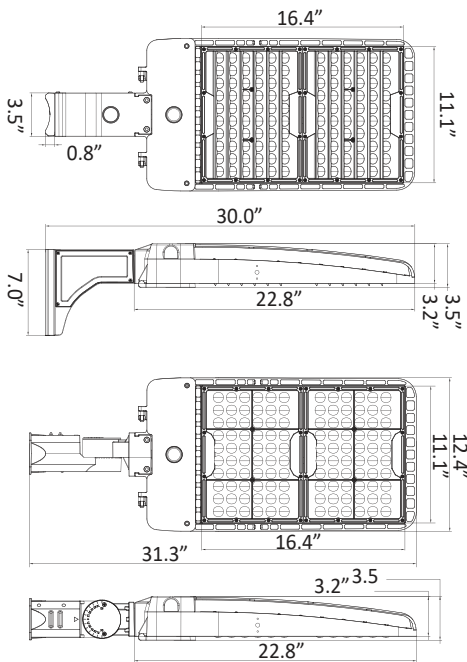

LED AREA LIGHT BOLAL

DESCRIPTION

AL Series LED Area Light provides perfect general lighting solutions for multiple applications such as Auto dealerships, parking lots, walkways, roadways, campuses, and other public areas. With the ONE piece die-cast aluminum housing design coated with extra corrosion protection, the light is now stronger and cooler. High ratio UV resistant polycarbonate optical lens ensures high brightness and light distribution uniformity. Round pole and square pole mounting, direct wall mounting, slipfitter mounting options are available for variable application needs. Fixtures are IP66 rated and suitable for use in ambients from -40°C to 45°C. Suggested mounting heights ranging from 15' to 36'

DRAWING

SPECIFICATION CHART

Model	BOLAL300W
Voltage	120-277VAC 50/60Hz
Wattage	300W
Replacement	1000W HPS/MH
Lumen Output	39000lm
Luminous Efficacy	130lm/W
CRI	>70
PFC	0.90
CCT	5000K
Light Distribution	85*150° (Type III)
Weight	27.7lbs
Housing	Aluminum Alloy
Operating Temp.	-40~45°C

ORDERING INFORMATION

Series No. BOLAL	Wattage 300W=300W	Voltage 27V=120-277V	CCT 50K=5000K	Finish D=Dark Bronze	Mounting DM=Direct Arm Mount SM=Slip Fitter
----------------------------	-----------------------------	--------------------------------	-------------------------	--------------------------------	--

Mounting

Direct Arm Mount
(4" / 5" Square and Round Poles)
Standard versatile mounting arm is simple to install and can be used with existing poles for retrofit installations.

Slip Fitter
An optional cast aluminum mast arm adapter secures fixture head to nominal 2" (2-3/8" O.D. pipe size) horizontal steel tenon arm.