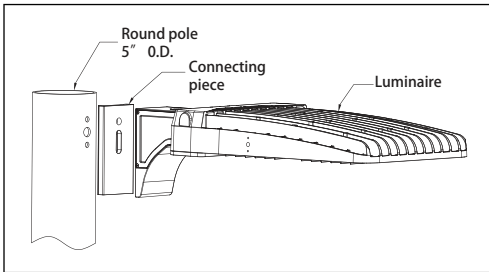

DRAWING

SPECIFICATION CHART

Model	BOLAL300W
Voltage	120-277VAC 50/60Hz
Wattage	300W
Replacement	1000W HPS/MH
Lumen Output	39000lm
Luminous Efficacy	130lm/W
CRI	>70
PFC	0.90
CCT	5000K
Light Distribution	85*150° (Type III)
Weight	27.7lbs
Housing	Aluminum Alloy
Operating Temp.	-40~45°C

ORDERING INFORMATION

Series No. BOLAL	Wattage 300W=300W	Voltage 27V=120-277V	CCT 50K=5000K	Finish D=Dark Bronze	Mounting DM=Direct Arm Mount SM=Slip Fitter
----------------------------	-----------------------------	--------------------------------	-------------------------	--------------------------------	--

Mounting

Direct Arm Mount
(4" / 5" Square and Round Poles)
Standard versatile mounting arm is simple to install and can be used with existing poles for retrofit installations.

Slip Fitter
An optional cast aluminum mast arm adapter secures fixture head to nominal 2" (2-3/8" O.D. pipe size) horizontal steel tenon arm.