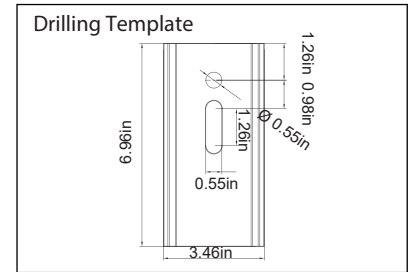

DRAWING

SPECIFICATION CHART

Model	BOLAL300W
Voltage	120-277VAC 50/60Hz
Wattage	300W
Replacement	1000W HPS/MH
Lumen Output	39000lm
Luminous Efficacy	130lm/W
CRI	>70
PFC	0.90
CCT	5000K
Light Distribution	85*150° (Type III)
Weight	27.7lbs
Housing	Aluminum Alloy
Operating Temp.	-40~45°C

ORDERING INFORMATION

Series No. BOLAL	Wattage 300W=300W	Voltage 27V=120-277V	CCT 50K=5000K	Finish D=Dark Bronze	Mounting DM=Direct Arm Mount SM=Slip Fitter
----------------------------	-----------------------------	--------------------------------	-------------------------	--------------------------------	--

Mounting

Direct Arm Mount
(4" / 5" Square and Round Poles)
Standard versatile mounting arm is simple to install and can be used with existing poles for retrofit installations.

Slip Fitter
An optional cast aluminum mast arm adapter secures fixture head to nominal 2" (2-3/8" O.D. pipe size) horizontal steel tenon arm.

Height	Center Beam LUX	Beam Width
4.3ft	5,724 LUX	6.1 ft 15.2 ft
8.7ft	1,398 LUX	12.4 ft 30.8 ft
13.0ft	626 LUX	18.5 ft 46.1 ft
17.3ft	354 LUX	24.7 ft 61.3 ft
21.7ft	225 LUX	30.9 ft 76.9 ft
26.0ft	157 LUX	37.1 ft 92.2 ft