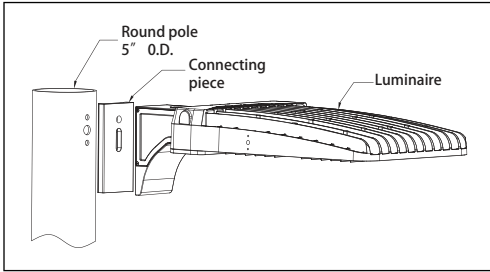

ORDERING INFORMATION

Series No. BOLAL	Wattage 200W=200W	Voltage 27V=120-277V	CCT 50K=5000K	Finish D=Dark Bronze	Mounting DM=Direct Arm Mount SM=Slip Fitter
----------------------------	-----------------------------	--------------------------------	-------------------------	--------------------------------	--

1622 Boundary Road, Burnaby, BC, Canada V5K 4V4

Note: specification subject to change without notice

1.866.695.8966

Mounting

Direct Arm Mount
 (4" / 5" Square and Round Poles)
 Standard versatile mounting arm is simple to install and can be used with existing poles for retrofit installations.

Slip Fitter
 An optional cast aluminum mast arm adapter secures fixture head to nominal 2" (2-3/8" O.D. pipe size) horizontal steel tenon arm.

EPA DATA

Item							
	1	2 @90°	2 @120°	2@180°	3 @90°	3 @120°	4 @90°
150W/200W	0.667	0.742	1.162	1.165	1.167	1.163	1.167

PHOTOMETRIC SPEC

BLUE OCEAN LIGHTING™

BOLAL200W27V50KD

20' Mounting Height

Illuminance at a Distance

Center Beam LUX	Beam Width
5,761 LUX	4.0 ft 10.9 ft
1,398 LUX	8.1 ft 22.0 ft
627 LUX	12.1 ft 32.9 ft
355 LUX	16.1 ft 43.8 ft
225 LUX	20.2 ft 55.0 ft
157 LUX	24.2 ft 65.8 ft