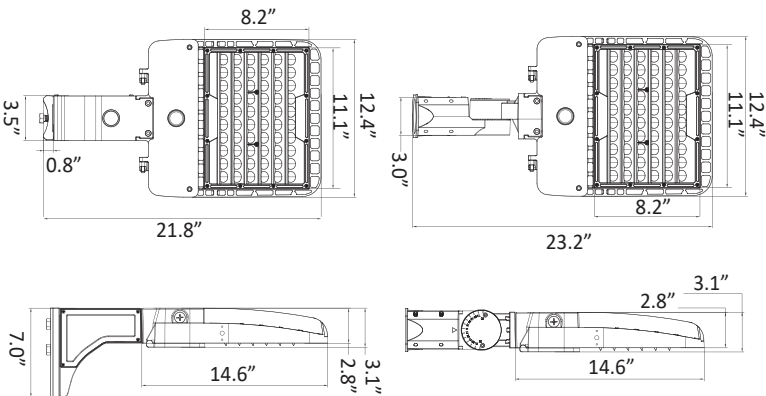

DRAWING

SPECIFICATION CHART

Model	BOLAL200W
Voltage	120-277VAC 50/60Hz
Wattage	200W
Replacement	750W HPS/MH
Lumen Output	24500lm
Luminous Efficacy	123Lm/W
CRI	>70
PFC	0.90
CCT	5000K
Light Distribution	85*150° (Type III)
Weight	17.4lbs
Housing	Aluminum Alloy
Operating Temp.	-40~45°C

ORDERING INFORMATION

Series No. BOLAL	Wattage 200W=200W	Voltage 27V=120-277V	CCT 50K=5000K	Finish D=Dark Bronze	Mounting DM=Direct Arm Mount SM=Slip Fitter
----------------------------	-----------------------------	--------------------------------	-------------------------	--------------------------------	--

Slip Fitter
 An optional cast aluminum mast arm adapter secures fixture head to nominal 2" (2-3/8" O.D. pipe size) horizontal steel tenon arm.

EPA DATA

Item							
	1	2 @90°	2 @120°	2@180°	3 @90°	3 @120°	4 @90°
150W/200W	0.667	0.742	1.162	1.165	1.167	1.163	1.167

PHOTOMETRIC SPEC

BLUE OCEAN LIGHTING™

BOLAL200W27V50KD

20' Mounting Height

Illuminance at a Distance

Center Beam LUX	Beam Width
5,761 LUX	4.0 ft 10.9 ft
1,398 LUX	8.1 ft 22.0 ft
627 LUX	12.1 ft 32.9 ft
355 LUX	16.1 ft 43.8 ft
225 LUX	20.2 ft 55.0 ft
157 LUX	24.2 ft 65.8 ft