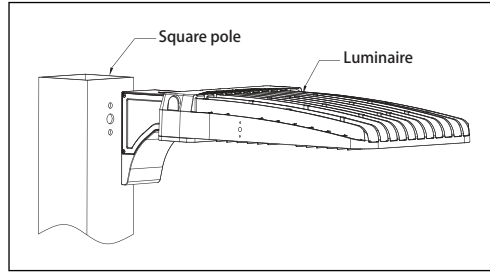

1622 Boundary Road, Burnaby, BC, Canada V5K 4V4

Note: specification subject to change without notice

1.866.695.8966

Mounting

Direct Arm Mount
 (4" / 5" Square and Round Poles)
 Standard versatile mounting arm is simple to install and can be used with existing poles for retrofit installations.

Slip Fitter
 An optional cast aluminum mast arm adapter secures fixture head to nominal 2" (2-3/8" O.D. pipe size) horizontal steel tenon arm.

EPA DATA

Item							
	1	2 @90°	2 @120°	2@180°	3 @90°	3 @120°	4 @90°
150W/200W	0.667	0.742	1.162	1.165	1.167	1.163	1.167

PHOTOMETRIC SPEC

BLUE OCEAN LIGHTING™

BOLAL200W27V50KD

20' Mounting Height

Illuminance at a Distance

Center Beam LUX	Beam Width
5,761 LUX	4.0 ft 10.9 ft
1,398 LUX	8.1 ft 22.0 ft
627 LUX	12.1 ft 32.9 ft
355 LUX	16.1 ft 43.8 ft
225 LUX	20.2 ft 55.0 ft
157 LUX	24.2 ft 65.8 ft