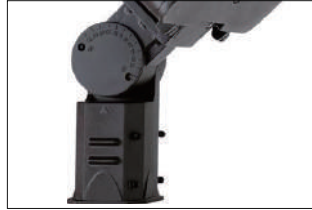

1622 Boundary Road, Burnaby, BC, Canada V5K 4V4

Note: specification subject to change without notice

1.866.695.8966

Mounting

Direct Arm Mount
 (4" / 5" Square and Round Poles)
 Standard versatile mounting arm is simple to install and can be used with existing poles for retrofit installations.

Slip Fitter
 An optional cast aluminum mast arm adapter secures fixture head to nominal 2" (2-3/8" O.D. pipe size) horizontal steel tenon arm.

EPA DATA

Item							
	1	2 @90°	2 @120°	2@180°	3 @90°	3 @120°	4 @90°
150W/200W	0.667	0.742	1.162	1.165	1.167	1.163	1.167