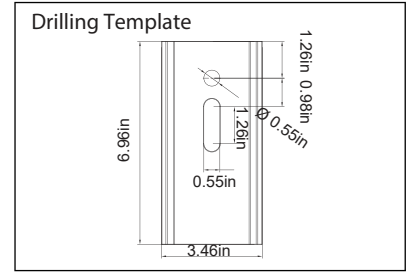

DRAWING

SPECIFICATION CHART

Model	BOLAL200W
Voltage	120-277VAC 50/60Hz
Wattage	200W
Replacement	750W HPS/MH
Lumen Output	24500lm
Luminous Efficacy	123Lm/W
CRI	>70
PFC	0.90
CCT	5000K
Light Distribution	85*150° (Type III)
Weight	17.4lbs
Housing	Aluminum Alloy
Operating Temp.	-40~45°C

ORDERING INFORMATION

Series No. BOLAL	Wattage 200W=200W	Voltage 27V=120-277V	CCT 50K=5000K	Finish D=Dark Bronze	Mounting DM=Direct Arm Mount SM=Slip Fitter
----------------------------	-----------------------------	--------------------------------	-------------------------	--------------------------------	--

Slip Fitter
 An optional cast aluminum mast arm adapter secures fixture head to nominal 2" (2-3/8" O.D. pipe size) horizontal steel tenon arm.

EPA DATA

Item							
	1	2 @90°	2 @120°	2@180°	3 @90°	3 @120°	4 @90°
150W/200W	0.667	0.742	1.162	1.165	1.167	1.163	1.167

PHOTOMETRIC SPEC

BLUE OCEAN LIGHTING™

BOLAL200W27V50KD

20' Mounting Height

Illuminance at a Distance

Center Beam LUX	Beam Width
5,761 LUX	4.0 ft 10.9 ft
1,398 LUX	8.1 ft 22.0 ft
627 LUX	12.1 ft 32.9 ft
355 LUX	16.1 ft 43.8 ft
225 LUX	20.2 ft 55.0 ft
157 LUX	24.2 ft 65.8 ft