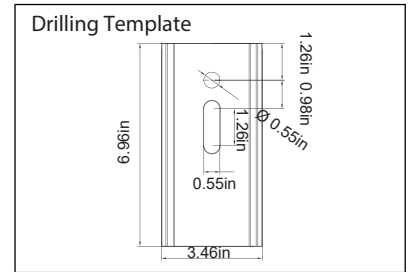

DRAWING

SPECIFICATION CHART

Model	BOLAL150W
Voltage	120-277VAC 50/60Hz
Wattage	150W
Replacement	400W HPS/MH
Lumen Output	20000lm
Luminous Efficacy	133Lm/W
CRI	>70
PFC	0.90
CCT	5000K
Light Distribution	85*150° (Type III)
Weight	16.5lbs
Housing	Aluminum Alloy
Operating Temp.	-40~45°C

ORDERING INFORMATION

Series No. BOLAL	Wattage 150W=150W	Voltage 27V=120-277V	CCT 50K=5000K	Finish D=Dark Bronze	Mounting DM=Direct Arm Mount SM=Slip Fitter
----------------------------	-----------------------------	--------------------------------	-------------------------	--------------------------------	--

Slip Fitter
 An optional cast aluminum mast arm adapter secures fixture head to nominal 2" (2-3/8" O.D. pipe size) horizontal steel tenon arm.

EPA DATA

Item							
	1	2 @90°	2 @120°	2@180°	3 @90°	3 @120°	4 @90°
150W/200W	0.667	0.742	1.162	1.165	1.167	1.163	1.167

PHOTOMETRIC SPEC

BLUE OCEAN LIGHTING™

BOLAL150W27V50KD

20' Mounting Height

Illuminance at a Distance

	Center Beam LUX	Beam Width	
3.3ft	4,865 LUX	4.3 ft	10.9 ft
6.7ft	1,180 LUX	8.7 ft	22.1 ft
10.0ft	530 LUX	13.0 ft	33.0 ft
13.3ft	299 LUX	17.3 ft	43.9 ft
16.7ft	190 LUX	21.7 ft	55.2 ft
20.0ft	132 LUX	26.0 ft	66.1 ft