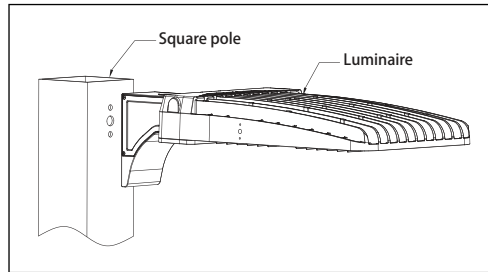

ORDERING INFORMATION

Series No. BOLAL	Wattage 150W=150W	Voltage 27V=120-277V	CCT 50K=5000K	Finish D=Dark Bronze	Mounting DM=Direct Arm Mount SM=Slip Fitter
----------------------------	-----------------------------	--------------------------------	-------------------------	--------------------------------	--

1622 Boundary Road, Burnaby, BC, Canada V5K 4V4

Note: specification subject to change without notice

1.866.695.8966

Mounting

Direct Arm Mount
 (4" / 5" Square and Round Poles)
 Standard versatile mounting arm is simple to install and can be used with existing poles for retrofit installations.

Slip Fitter
 An optional cast aluminum mast arm adapter secures fixture head to nominal 2" (2-3/8" O.D. pipe size) horizontal steel tenon arm.

EPA DATA

Item							
	1	2 @90°	2 @120°	2@180°	3 @90°	3 @120°	4 @90°
150W/200W	0.667	0.742	1.162	1.165	1.167	1.163	1.167

PHOTOMETRIC SPEC

BLUE OCEAN LIGHTING™

BOLAL150W27V50KD

20' Mounting Height

Illuminance at a Distance

	Center Beam LUX	Beam Width	
3.3ft	4,865 LUX	4.3 ft	10.9 ft
6.7ft	1,180 LUX	8.7 ft	22.1 ft
10.0ft	530 LUX	13.0 ft	33.0 ft
13.3ft	299 LUX	17.3 ft	43.9 ft
16.7ft	190 LUX	21.7 ft	55.2 ft
20.0ft	132 LUX	26.0 ft	66.1 ft