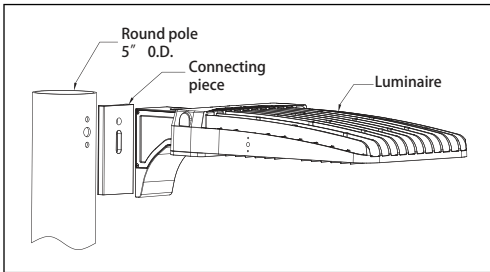

ORDERING INFORMATION

Series No. BOLAL	Wattage 150W=150W	Voltage 27V=120-277V	CCT 50K=5000K	Finish D=Dark Bronze	Mounting DM=Direct Arm Mount SM=Slip Fitter
----------------------------	-----------------------------	--------------------------------	-------------------------	--------------------------------	--

1622 Boundary Road, Burnaby, BC, Canada V5K 4V4

Note: specification subject to change without notice

1.866.695.8966

Mounting

Direct Arm Mount
 (4" / 5" Square and Round Poles)
 Standard versatile mounting arm is simple to install and can be used with existing poles for retrofit installations.

Slip Fitter
 An optional cast aluminum mast arm adapter secures fixture head to nominal 2" (2-3/8" O.D. pipe size) horizontal steel tenon arm.

EPA DATA

Item							
	1	2 @90°	2 @120°	2@180°	3 @90°	3 @120°	4 @90°
150W/200W	0.667	0.742	1.162	1.165	1.167	1.163	1.167

PHOTOMETRIC SPEC

BLUE OCEAN LIGHTING™

BOLAL150W27V50KD

20' Mounting Height

Illuminance at a Distance

	Center Beam LUX	Beam Width	
3.3ft	4,865 LUX	4.3 ft	10.9 ft
6.7ft	1,180 LUX	8.7 ft	22.1 ft
10.0ft	530 LUX	13.0 ft	33.0 ft
13.3ft	299 LUX	17.3 ft	43.9 ft
16.7ft	190 LUX	21.7 ft	55.2 ft
20.0ft	132 LUX	26.0 ft	66.1 ft