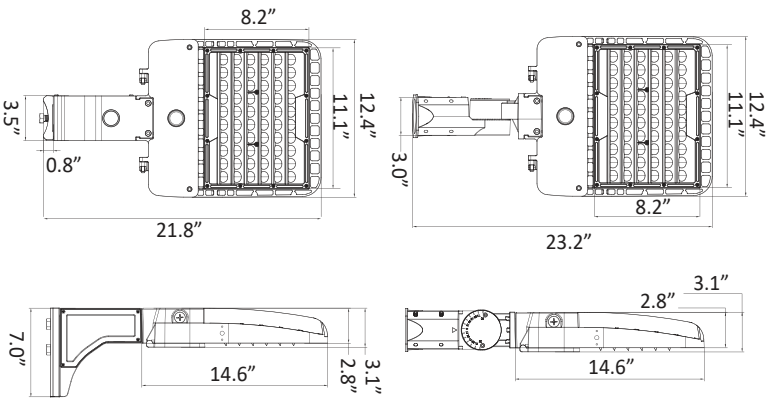

Project: _____ Type: _____

Notes: _____ Catalog #: _____

LED AREA LIGHT BOLAL

DESCRIPTION

AL Series LED Area Light provides perfect general lighting solutions for multiple applications such as Auto dealerships, parking lots, walkways, roadways, campuses, and other public areas. With the ONE piece die-cast aluminum housing design coated with extra corrosion protection, the light is now stronger and cooler. High ratio UV resistant polycarbonate optical lens ensures high brightness and light distribution uniformity. Round pole and square pole mounting, direct wall mounting, slipfitter mounting options are available for variable application needs. Fixtures are IP66 rated and suitable for use in ambients from -40°C to 45°C. Suggested mounting heights ranging from 15' to 36'.

DRAWING

SPECIFICATION CHART

Model	BOLAL150W
Voltage	120-277VAC 50/60Hz
Wattage	150W
Replacement	400W HPS/MH
Lumen Output	20000lm
Luminous Efficacy	133Lm/W
CRI	>70
PFC	0.90
CCT	5000K
Light Distribution	85*150° (Type III)
Weight	16.5lbs
Housing	Aluminum Alloy
Operating Temp.	-40~45°C

ORDERING INFORMATION

Series No. BOLAL	Wattage 150W=150W	Voltage 27V=120-277V	CCT 50K=5000K	Finish D=Dark Bronze	Mounting DM=Direct Arm Mount SM=Slip Fitter
----------------------------	-----------------------------	--------------------------------	-------------------------	--------------------------------	--

PHOTOMETRIC SPEC

BLUE OCEAN LIGHTING™

BOLAL150W27V50KD

20' Mounting Height

Illuminance at a Distance

	Center Beam LUX	Beam Width	
3.3ft	4,865 LUX	4.3 ft	10.9 ft
6.7ft	1,180 LUX	8.7 ft	22.1 ft
10.0ft	530 LUX	13.0 ft	33.0 ft
13.3ft	299 LUX	17.3 ft	43.9 ft
16.7ft	190 LUX	21.7 ft	55.2 ft
20.0ft	132 LUX	26.0 ft	66.1 ft