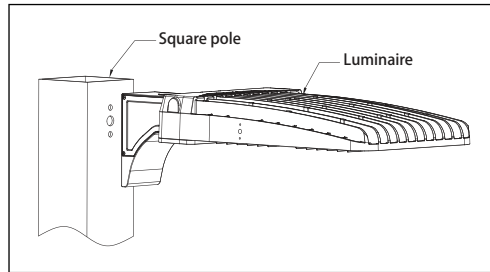

DRAWING

SPECIFICATION CHART

Model	BOLAL105W
Voltage	120-277VAC 50/60Hz
Wattage	105W
Replacement	250W HPS/MH
Lumen Output	13400lm
Luminous Efficacy	128lm/W
CRI	>70
PFC	0.90
CCT	5000K
Light Distribution	85*150° (Type III)
Weight	12.0lbs
Housing	Aluminum Alloy
Operating Temp.	-40~45°C

ORDERING INFORMATION

Series No. BOLAL	Wattage 105W=105W	Voltage 27V=120-277V	CCT 50K=5000K	Finish D=Dark Bronze	Mounting DM=Direct Arm Mount SM=Slip Fitter
----------------------------	-----------------------------	--------------------------------	-------------------------	--------------------------------	--

Mounting

Direct Arm Mount
(4" / 5" Square and Round Poles)
Standard versatile mounting arm is simple to install and can be used with existing poles for retrofit installations.

Slip Fitter
An optional cast aluminum mast arm adapter secures fixture head to nominal 2" (2-3/8" O.D. pipe size) horizontal steel tenon arm.