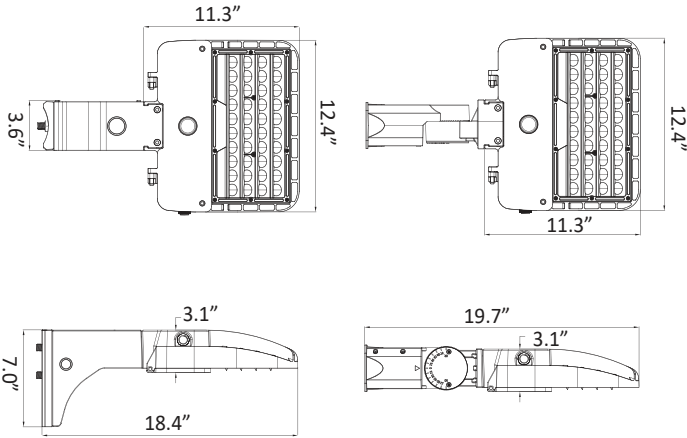

DRAWING

SPECIFICATION CHART

Model	BOLAL105W
Voltage	120-277VAC 50/60Hz
Wattage	105W
Replacement	250W HPS/MH
Lumen Output	13400lm
Luminous Efficacy	128lm/W
CRI	>70
PFC	0.90
CCT	5000K
Light Distribution	85*150° (Type III)
Weight	12.0lbs
Housing	Aluminum Alloy
Operating Temp.	-40~45°C

ORDERING INFORMATION

Series No. BOLAL	Wattage 105W=105W	Voltage 27V=120-277V	CCT 50K=5000K	Finish D=Dark Bronze	Mounting DM=Direct Arm Mount SM=Slip Fitter
----------------------------	-----------------------------	--------------------------------	-------------------------	--------------------------------	--

Mounting

Direct Arm Mount
(4" / 5" Square and Round Poles)
Standard versatile mounting arm is simple to install and can be used with existing poles for retrofit installations.

Slip Fitter
An optional cast aluminum mast arm adapter secures fixture head to nominal 2" (2-3/8" O.D. pipe size) horizontal steel tenon arm.

EPA DATA

Item							
	1	2 @90°	2 @120°	2 @180°	3 @90°	3 @120°	4 @90°
70W/105W	0.626	0.705	0.971	0.981	0.982	0.975	0.982

PHOTOMETRIC SPEC

BLUE OCEAN LIGHTING™
BOLAL105W27V50KD
15' Mounting Height

Illuminance at a Distance