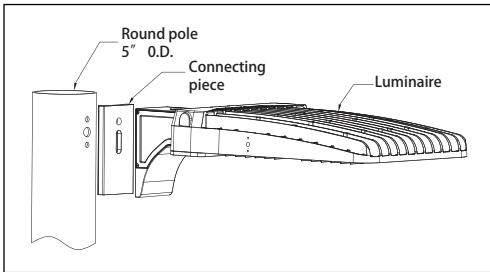

DRAWING

SPECIFICATION CHART

Model	BOLAL105W
Voltage	120-277VAC 50/60Hz
Wattage	105W
Replacement	250W HPS/MH
Lumen Output	13400lm
Luminous Efficacy	128lm/W
CRI	>70
PFC	0.90
CCT	5000K
Light Distribution	85*150° (Type III)
Weight	12.0lbs
Housing	Aluminum Alloy
Operating Temp.	-40~45°C

ORDERING INFORMATION

Series No. BOLAL	Wattage 105W=105W	Voltage 27V=120-277V	CCT 50K=5000K	Finish D=Dark Bronze	Mounting DM=Direct Arm Mount SM=Slip Fitter
----------------------------	-----------------------------	--------------------------------	-------------------------	--------------------------------	--

Mounting

Direct Arm Mount
(4" / 5" Square and Round Poles)
Standard versatile mounting arm is simple to install and can be used with existing poles for retrofit installations.

Slip Fitter
An optional cast aluminum mast arm adapter secures fixture head to nominal 2" (2-3/8" O.D. pipe size) horizontal steel tenon arm.