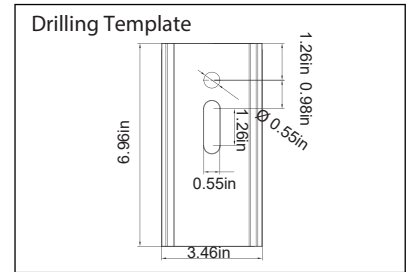

DRAWING

SPECIFICATION CHART

Model	BOLAL105W
Voltage	120-277VAC 50/60Hz
Wattage	105W
Replacement	250W HPS/MH
Lumen Output	13400lm
Luminous Efficacy	128lm/W
CRI	>70
PFC	0.90
CCT	5000K
Light Distribution	85*150° (Type III)
Weight	12.0lbs
Housing	Aluminum Alloy
Operating Temp.	-40~45°C

ORDERING INFORMATION

Series No. BOLAL	Wattage 105W=105W	Voltage 27V=120-277V	CCT 50K=5000K	Finish D=Dark Bronze	Mounting DM=Direct Arm Mount SM=Slip Fitter
----------------------------	-----------------------------	--------------------------------	-------------------------	--------------------------------	--

Mounting

Direct Arm Mount
(4" / 5" Square and Round Poles)
Standard versatile mounting arm is simple to install and can be used with existing poles for retrofit installations.

Slip Fitter
An optional cast aluminum mast arm adapter secures fixture head to nominal 2" (2-3/8" O.D. pipe size) horizontal steel tenon arm.

Distance	Center Beam LUX	Beam Width
2.5ft	5,910 LUX	4.0 ft x 8.0 ft
5.0ft	1,477 LUX	8.0 ft x 16.0 ft
7.5ft	657 LUX	12.0 ft x 24.0 ft
10.0ft	369 LUX	16.0 ft x 32.0 ft
12.5ft	236 LUX	20.0 ft x 40.0 ft
15.0ft	164 LUX	24.0 ft x 47.9 ft