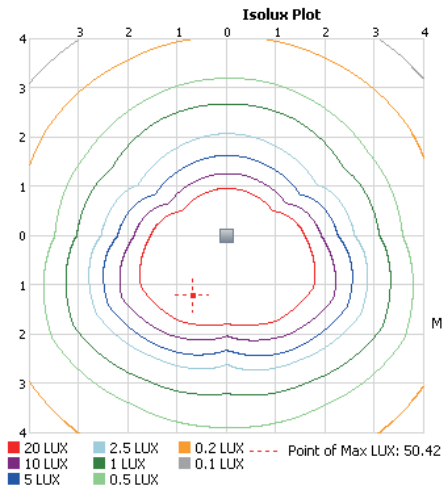

DRAWING

SPECIFICATION CHART

Model	BOLAL105W
Voltage	120-277VAC 50/60Hz
Wattage	105W
Replacement	250W HPS/MH
Lumen Output	13400lm
Luminous Efficacy	128lm/W
CRI	>70
PFC	0.90
CCT	5000K
Light Distribution	85*150° (Type III)
Weight	12.0lbs
Housing	Aluminum Alloy
Operating Temp.	-40~45°C

EPA DATA

Item							
	1	2 @90°	2 @120°	2 @180°	3 @90°	3 @120°	4 @90°
70W/105W	0.626	0.705	0.971	0.981	0.982	0.975	0.982

PHOTOMETRIC SPEC

BLUE OCEAN LIGHTING™
BOLAL105W27V50KD
15' Mounting Height

Illuminance at a Distance

Distance	Center Beam LUX	Beam Width
2.5ft	5,910 LUX	4.0 ft x 8.0 ft
5.0ft	1,477 LUX	8.0 ft x 16.0 ft
7.5ft	657 LUX	12.0 ft x 24.0 ft
10.0ft	369 LUX	16.0 ft x 32.0 ft
12.5ft	236 LUX	20.0 ft x 40.0 ft
15.0ft	164 LUX	24.0 ft x 47.9 ft

■ Vert. Spread: 77.2°
■ Horiz. Spread: 115.9°

Mount Height: 15ft
Grid Width: 60ft
Total LLF: 1