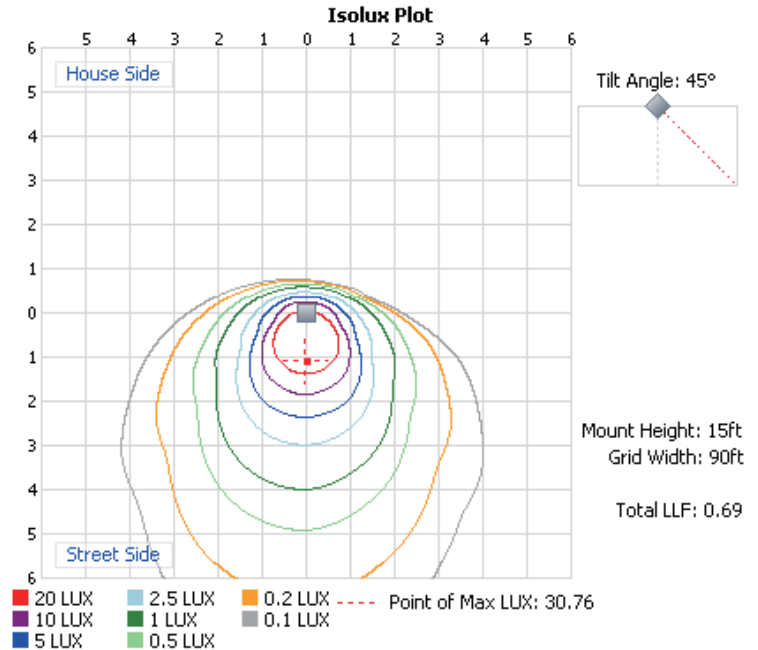

ORDERING INFORMATION

Series No. BOLFD	Wattage 45W=45W 65W=65W	Voltage 27V=120-277V	CCT 40=4000K 50=5000K	CRI B=70 CRI	Finish D=Dark Bronze	Beam Angle WFL=107 Degree
----------------------------	--------------------------------------	--------------------------------	------------------------------------	------------------------	--------------------------------	-------------------------------------

PHOTOMETRIC SPEC

BLUE OCEAN LIGHTING™ BOLFD45W27V50KBDWFL 15' Mounting Height

Illuminance at a Distance

Center Beam LUX	Beam Width	
2.7ft	4,488 LUX	4.0 ft 4.0 ft
5.3ft	1,165 LUX	7.9 ft 7.8 ft
8.0ft	511 LUX	11.9 ft 11.8 ft
10.7ft	286 LUX	15.9 ft 15.8 ft
13.3ft	185 LUX	19.7 ft 19.6 ft
16.0ft	128 LUX	23.8 ft 23.6 ft

■ Vert. Spread: 73.2°
■ Horiz. Spread: 72.9°

BLUE OCEAN LIGHTING™ BOLFD45W27V50KBDWFL 15' Mounting Height

Illuminance at a Distance

Center Beam LUX	Beam Width	
2.7ft	4,455 LUX	7.5 ft 7.5 ft
5.3ft	1,156 LUX	14.7 ft 14.7 ft
8.0ft	507 LUX	22.3 ft 22.1 ft
10.7ft	284 LUX	29.8 ft 29.6 ft
13.3ft	184 LUX	37.0 ft 36.8 ft
16.0ft	127 LUX	44.5 ft 44.2 ft

■ Vert. Spread: 108.6°
■ Horiz. Spread: 108.2°