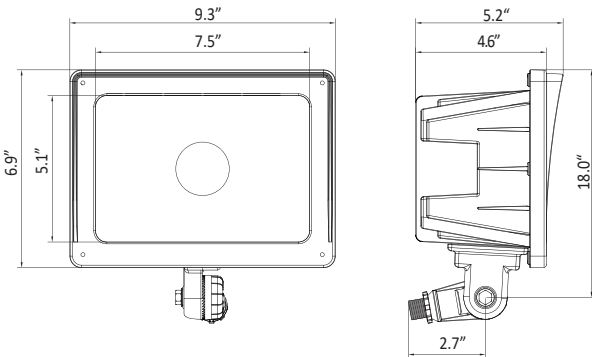

DRAWING

SPECIFICATION CHART

Model	BOLFD
Voltage	120-277VAC
Wattage	45W 65W
Replacement	175W 250W HID
Lumen Output	5300lm 7400lm
CRI	>70
PFC	>0.9
CCT	4000K 5000K
Beam Angle	107°
Operating Temperature	-20°C to 45°C
Lens	Tempered Glass
Mounting	1/2" Knuckle Mount

PHOTOMETRIC SPEC

BLUE OCEAN LIGHTING™ BOLFD45W27V50KBDWFL 15' Mounting Height

Illuminance at a Distance

Center Beam LUX	Beam Width	
2.7ft	4,488 LUX	4.0 ft 4.0 ft
5.3ft	1,165 LUX	7.9 ft 7.8 ft
8.0ft	511 LUX	11.9 ft 11.8 ft
10.7ft	286 LUX	15.9 ft 15.8 ft
13.3ft	185 LUX	19.7 ft 19.6 ft
16.0ft	128 LUX	23.8 ft 23.6 ft

■ Vert. Spread: 73.2°
■ Horiz. Spread: 72.9°

BLUE OCEAN LIGHTING™ BOLFD45W27V50KBDWFL 15' Mounting Height

Illuminance at a Distance

Center Beam LUX	Beam Width	
2.7ft	4,455 LUX	7.5 ft 7.5 ft
5.3ft	1,156 LUX	14.7 ft 14.7 ft
8.0ft	507 LUX	22.3 ft 22.1 ft
10.7ft	284 LUX	29.8 ft 29.6 ft
13.3ft	184 LUX	37.0 ft 36.8 ft
16.0ft	127 LUX	44.5 ft 44.2 ft