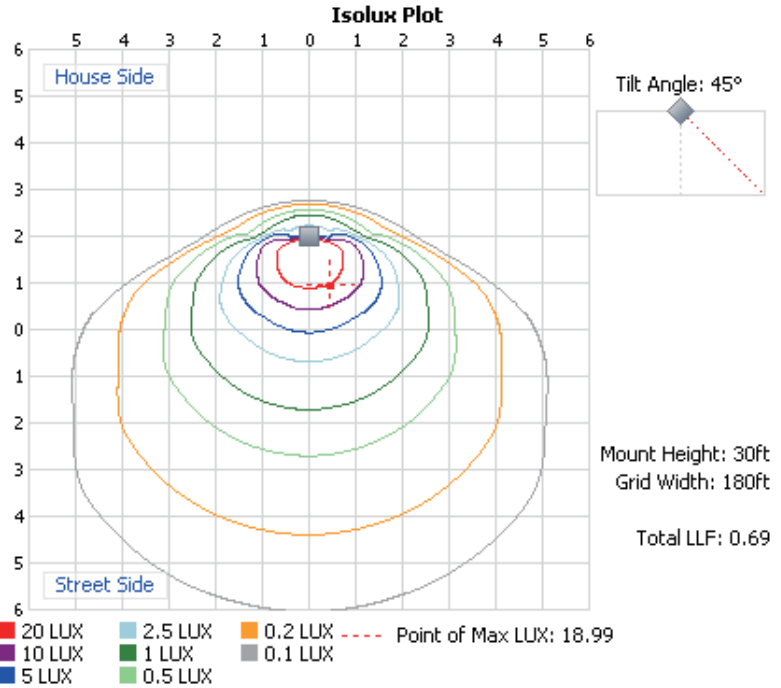

DRAWING

ORDERING INFORMATION

Series No. BOLFD	Wattage 140W=140W 200W=200W	Voltage 27V=120-277V	CCT 40=4000K 50=5000K	CRI B=70 CRI	Finish D=Dark Bronze	Beam Angle B76=NEMA 7Hx6V	Mounting SM=Slipfitter TM=Trunnion Mount
----------------------------	--	--------------------------------	------------------------------------	------------------------	--------------------------------	-------------------------------------	---

PHOTOMETRIC SPEC

BLUE OCEAN LIGHTING™

BOLFD140W27V50KBDB76

30' Mounting Height

Illuminance at a Distance

	Center Beam LUX	Beam Width	
5.0ft	3,303 LUX	11.3 ft	13.6 ft
10.0ft	826 LUX	22.6 ft	27.2 ft
15.0ft	367 LUX	33.9 ft	40.8 ft
20.0ft	206 LUX	45.2 ft	54.4 ft
25.0ft	132 LUX	56.5 ft	68.0 ft
30.0ft	91.8 LUX	67.8 ft	81.6 ft

■ Vert. Spread: 97.0°
■ Horiz. Spread: 107.4°

BLUE OCEAN LIGHTING™

BOLFD200W27V50KBDB76

30' Mounting Height

Illuminance at a Distance

	Center Beam LUX	Beam Width	
5.0ft	4,192 LUX	11.6 ft	13.8 ft
10.0ft	1,048 LUX	23.2 ft	27.5 ft
15.0ft	466 LUX	34.8 ft	41.3 ft
20.0ft	262 LUX	46.4 ft	55.1 ft
25.0ft	168 LUX	58.0 ft	68.9 ft
30.0ft	116 LUX	69.6 ft	82.6 ft

■ Vert. Spread: 98.4°
■ Horiz. Spread: 108.0°