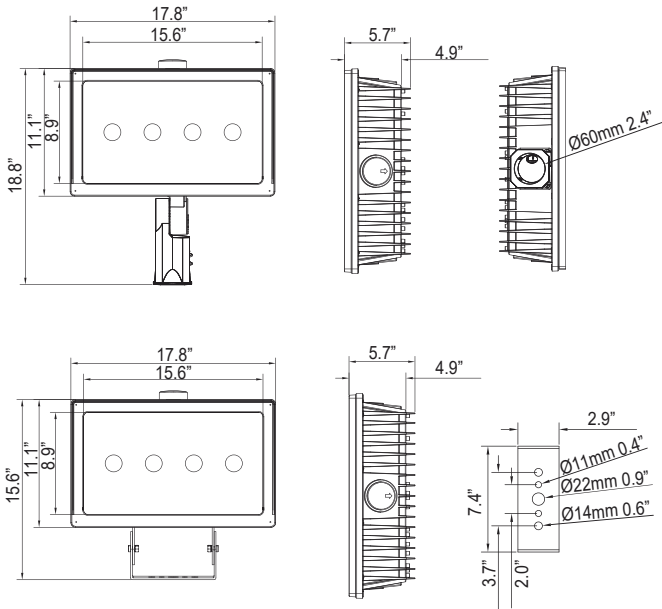

DRAWING

ORDERING INFORMATION

Series No. BOLFD	Wattage 140W=140W 200W=200W	Voltage 27V=120-277V	CCT 40=4000K 50=5000K	CRI B=70 CRI	Finish D=Dark Bronze	Beam Angle B76=NEMA 7Hx6V	Mounting SM=Slipfitter TM=Trunnion Mount
----------------------------	--	--------------------------------	------------------------------------	------------------------	--------------------------------	-------------------------------------	---

SPECIFICATION CHART

Model	BOLFD
Voltage	120-277VAC
Wattage	140W 200W
Replacement	320W 400W HID
Lumen Output	16700lm 24000lm
CRI	>70
PFC	>0.9
CCT	4000K 5000K
Beam Angle	NEMA 7Hx6V
Operating Temperature	-40°C to 45°C
Lens	Tempered Glass
Mounting	Slipfitter Trunnion Mount

PHOTOMETRIC SPEC

BLUE OCEAN LIGHTING™

BOLFD140W27V50KBDB76

30' Mounting Height

Illuminance at a Distance

	Center Beam LUX	Beam Width	
5.0ft	3,303 LUX	11.3 ft	13.6 ft
10.0ft	826 LUX	22.6 ft	27.2 ft
15.0ft	367 LUX	33.9 ft	40.8 ft
20.0ft	206 LUX	45.2 ft	54.4 ft
25.0ft	132 LUX	56.5 ft	68.0 ft
30.0ft	91.8 LUX	67.8 ft	81.6 ft

■ Vert. Spread: 97.0°
■ Horiz. Spread: 107.4°

BLUE OCEAN LIGHTING™

BOLFD200W27V50KBDB76

30' Mounting Height

Illuminance at a Distance

	Center Beam LUX	Beam Width	
5.0ft	4,192 LUX	11.6 ft	13.8 ft
10.0ft	1,048 LUX	23.2 ft	27.5 ft
15.0ft	466 LUX	34.8 ft	41.3 ft
20.0ft	262 LUX	46.4 ft	55.1 ft
25.0ft	168 LUX	58.0 ft	68.9 ft
30.0ft	116 LUX	69.6 ft	82.6 ft