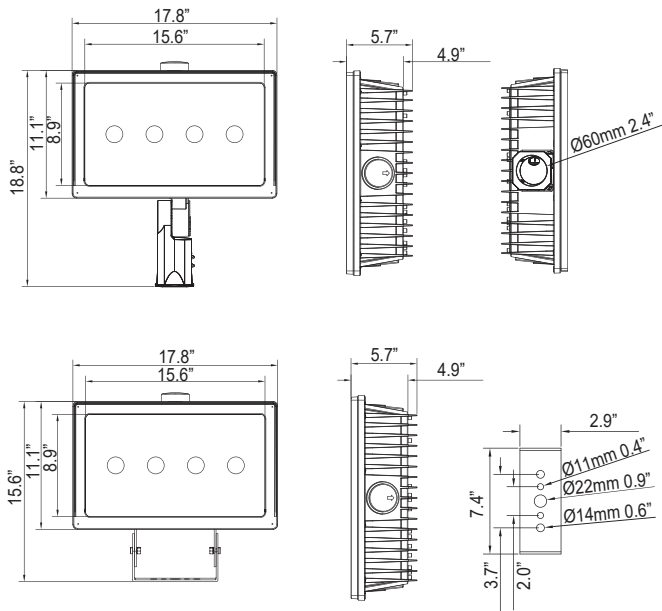

### ORDERING INFORMATION

<b>Series No.</b> BOLFD	<b>Wattage</b> 140W=140W 200W=200W	<b>Voltage</b> 27V=120-277V	<b>CCT</b> 40=4000K 50=5000K	<b>CRI</b> B=70 CRI	<b>Finish</b> D=Dark Bronze	<b>Beam Angle</b> B76=NEMA 7Hx6V	<b>Mounting</b> SM=Slipfitter TM=Trunnion Mount
----------------------------	--	--------------------------------	------------------------------------	------------------------	--------------------------------	-------------------------------------	---

Project: \_\_\_\_\_ Type: \_\_\_\_\_  
 Notes: \_\_\_\_\_ Catalog #: \_\_\_\_\_

**PHOTOMETRIC SPEC**

**BLUE OCEAN LIGHTING™**  
**BOLFD140W27V50KBDB76**  
 30' Mounting Height

**Illuminance at a Distance**

	Center Beam LUX	Beam Width	
5.0ft	3,303 LUX	11.3 ft	13.6 ft
10.0ft	826 LUX	22.6 ft	27.2 ft
15.0ft	367 LUX	33.9 ft	40.8 ft
20.0ft	206 LUX	45.2 ft	54.4 ft
25.0ft	132 LUX	56.5 ft	68.0 ft
30.0ft	91.8 LUX	67.8 ft	81.6 ft

■ Vert. Spread: 97.0°  
■ Horiz. Spread: 107.4°

**BLUE OCEAN LIGHTING™**  
**BOLFD200W27V50KBDB76**  
 30' Mounting Height

**Illuminance at a Distance**

	Center Beam LUX	Beam Width	
5.0ft	4,192 LUX	11.6 ft	13.8 ft
10.0ft	1,048 LUX	23.2 ft	27.5 ft
15.0ft	466 LUX	34.8 ft	41.3 ft
20.0ft	262 LUX	46.4 ft	55.1 ft
25.0ft	168 LUX	58.0 ft	68.9 ft
30.0ft	116 LUX	69.6 ft	82.6 ft