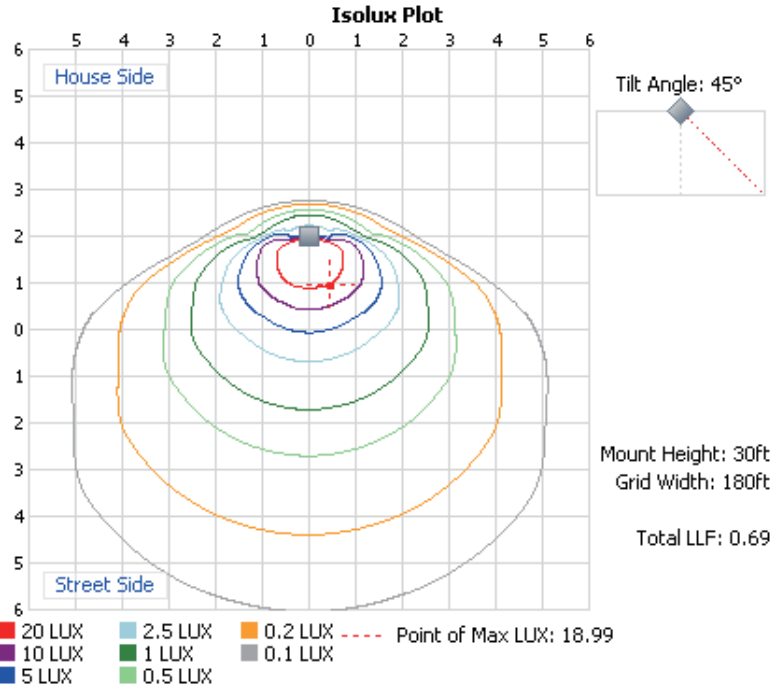

Project: \_\_\_\_\_ Type: \_\_\_\_\_  
 Notes: \_\_\_\_\_ Catalog #: \_\_\_\_\_

**PHOTOMETRIC SPEC**

**BLUE OCEAN LIGHTING™**  
**BOLFD140W27V50KBDB76**  
 30' Mounting Height

**Illuminance at a Distance**

	Center Beam LUX	Beam Width	
5.0ft	3,303 LUX	11.3 ft	13.6 ft
10.0ft	826 LUX	22.6 ft	27.2 ft
15.0ft	367 LUX	33.9 ft	40.8 ft
20.0ft	206 LUX	45.2 ft	54.4 ft
25.0ft	132 LUX	56.5 ft	68.0 ft
30.0ft	91.8 LUX	67.8 ft	81.6 ft

■ Vert. Spread: 97.0°  
■ Horiz. Spread: 107.4°

**BLUE OCEAN LIGHTING™**  
**BOLFD200W27V50KBDB76**  
 30' Mounting Height

**Illuminance at a Distance**

	Center Beam LUX	Beam Width	
5.0ft	4,192 LUX	11.6 ft	13.8 ft
10.0ft	1,048 LUX	23.2 ft	27.5 ft
15.0ft	466 LUX	34.8 ft	41.3 ft
20.0ft	262 LUX	46.4 ft	55.1 ft
25.0ft	168 LUX	58.0 ft	68.9 ft
30.0ft	116 LUX	69.6 ft	82.6 ft

■ Vert. Spread: 98.4°  
■ Horiz. Spread: 108.0°

Note: specification subject to change without notice