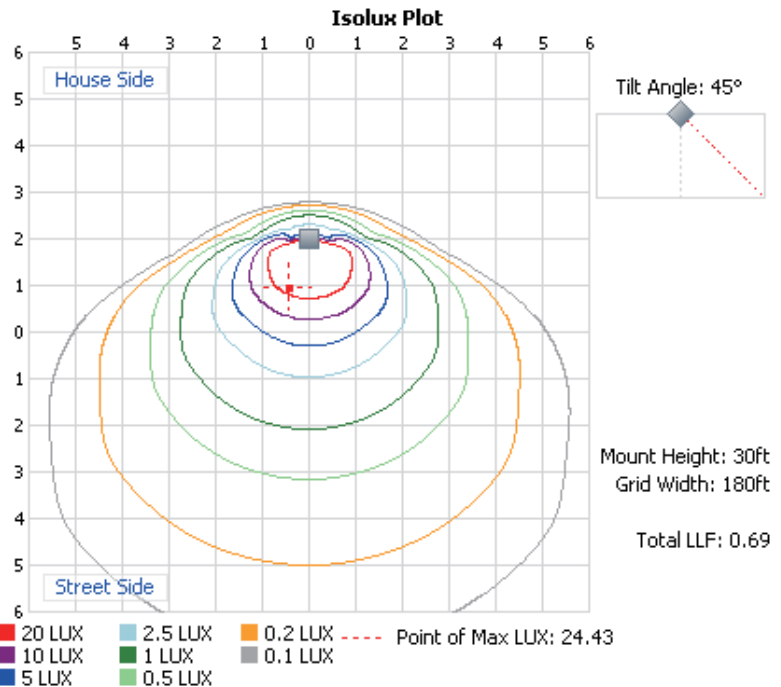

Project: \_\_\_\_\_ Type: \_\_\_\_\_  
 Notes: \_\_\_\_\_ Catalog #: \_\_\_\_\_

**PHOTOMETRIC SPEC**

**BLUE OCEAN LIGHTING™**  
**BOLFD140W27V50KBDB76**  
 30' Mounting Height

**Illuminance at a Distance**

	Center Beam LUX	Beam Width	
5.0ft	3,303 LUX	11.3 ft	13.6 ft
10.0ft	826 LUX	22.6 ft	27.2 ft
15.0ft	367 LUX	33.9 ft	40.8 ft
20.0ft	206 LUX	45.2 ft	54.4 ft
25.0ft	132 LUX	56.5 ft	68.0 ft
30.0ft	91.8 LUX	67.8 ft	81.6 ft

■ Vert. Spread: 97.0°  
■ Horiz. Spread: 107.4°

**BLUE OCEAN LIGHTING™**  
**BOLFD200W27V50KBDB76**  
 30' Mounting Height

**Illuminance at a Distance**

	Center Beam LUX	Beam Width	
5.0ft	4,192 LUX	11.6 ft	13.8 ft
10.0ft	1,048 LUX	23.2 ft	27.5 ft
15.0ft	466 LUX	34.8 ft	41.3 ft
20.0ft	262 LUX	46.4 ft	55.1 ft
25.0ft	168 LUX	58.0 ft	68.9 ft
30.0ft	116 LUX	69.6 ft	82.6 ft

■ Vert. Spread: 98.4°  
■ Horiz. Spread: 108.0°

Note: specification subject to change without notice