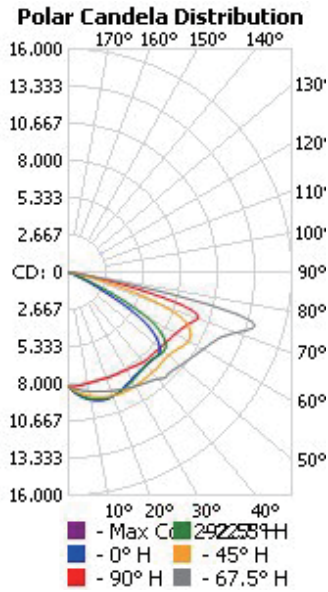

PHOTOMETRIC SPEC

BLUE OCEAN LIGHTING™
BOLSBB240WL1M130
30' Mounting Height