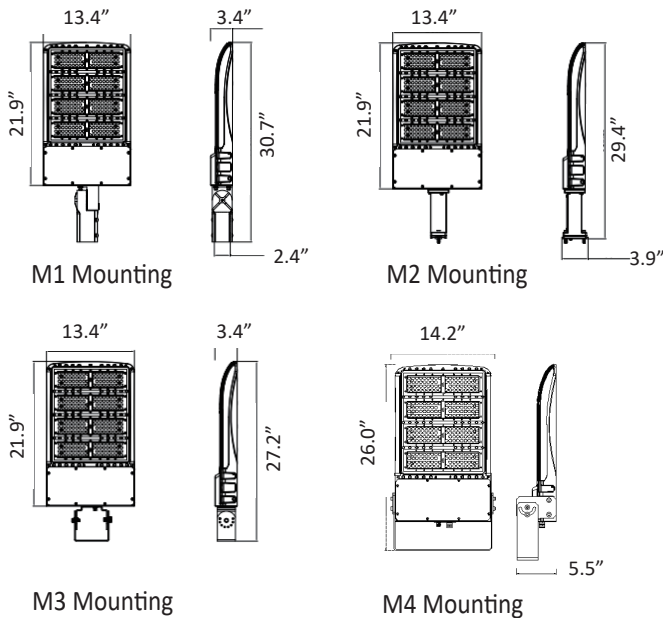

LED SHOEBOX LIGHT BOLSBB

DESCRIPTION

Being an ideal replacement for conventional metal halide and high pressure sodium lighting fixtures, Blue Ocean's SBB Shoebox fixture considerably increases the energy efficiency, visibility and safety in outdoor applications such as: outdoor basketball courts, tennis courts, sports stadiums, school playgrounds, parking lots, roadways and parks. Utilizing high quality PHILIP LUMILEDS LED modules, superior tempered glass optics and high performance driver, this Shoe Box series is guaranteed to deliver high lumen efficiency, buzz and flicker free light and excellent colour uniformity. Product features slim design and easy installation with four mounting options for various applications. The fixture is IP65 rated to be installed in damp or wet locations and can operate against climate changes without cracking or peeling. Heat dissipation is optimized with an integral secondary heat sink.

DRAWING

SPECIFICATION CHART

Model	BOLSBB240WL1M[1,2,3,4]XX
Voltage	100-277VAC 50/60Hz
Wattage	240W
Replacement	750W HPS/MH
Lumen Output	30000-33600lm
Luminous Efficacy	125-140Lm/W
CRI	>70
PFC	0.90
CCT	3000K 3500K 4000K 5000K 5700K
Light Distribution	85*150° (Type III)
Weight	23.3lbs
Housing	Aluminum Alloy
Operating Temp.	-40~40°C

ORDERING INFORMATION

Series No. BOLSBB	Wattage 240W=240W	Lens L1=85*150° Type III	Mounting M1=Split Fitter (Round Pole) M2=Direct Arm Pole M3=Trunnion M4=Yoke*	CCT 30=3000K 35=3500K 40=4000K 50=5000K 57=5700K	Control Blank=No Control PC=Photocell*	Protection Blank=No Protection SP=Surge Protector*
-----------------------------	-----------------------------	------------------------------------	--	--	---	---

BLUE OCEAN LIGHTING™
BOLSBB240WL1M130
 30' Mounting Height

Illuminance at a Distance

	Center Beam LUX	Beam Width	
5.0ft	3,534 LUX	9.1 ft	27.4 ft
10.0ft	884 LUX	18.3 ft	54.8 ft
15.0ft	393 LUX	27.4 ft	82.2 ft
20.0ft	221 LUX	36.6 ft	109.6 ft
25.0ft	141 LUX	45.7 ft	137.0 ft
30.0ft	98.2 LUX	54.9 ft	164.4 ft