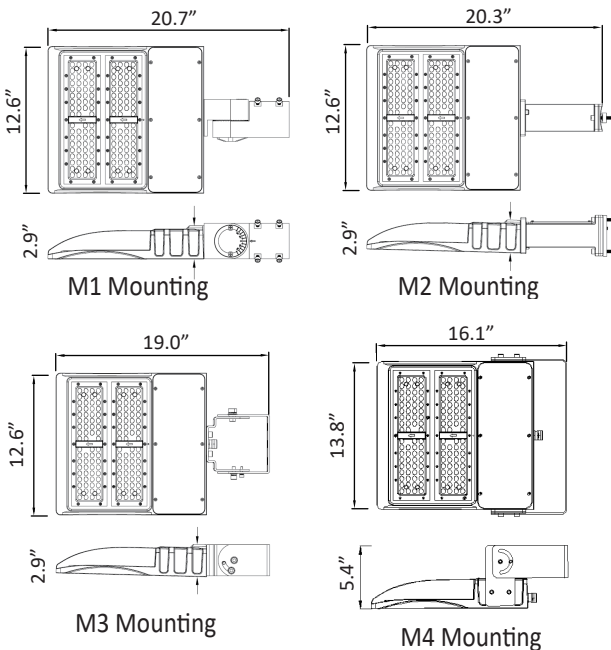

LED SHOEBOX LIGHT BOLSBA

DESCRIPTION

Being an ideal replacement for conventional metal halide and high pressure sodium lighting fixtures, Blue Ocean's SBA Shoebox fixture considerably increases the energy efficiency, visibility and safety in outdoor applications such as: outdoor basketball courts, tennis courts, sports stadiums, school playgrounds, parking lots, roadways and parks. Utilizing high quality PHILIP LUMILEDS LED modules, superior tempered glass optics and high performance MEAN WELL driver, this Shoe Box series is guaranteed to deliver high lumen efficiency, buzz and flicker free light and excellent colour uniformity. Product features slim design and easy installation with four mounting options for various applications. The fixture is IP65 rated to be installed in damp or wet locations and can operate against climate changes without cracking or peeling. Heat dissipation is optimized with an integral secondary heat sink.

DRAWING

SPECIFICATION CHART

Model	BOLSBA150WL1M[1,2,3,4]XX
Voltage	100-277VAC 50/60Hz
Wattage	150W
Replacement	400W HPS/MH
Lumen Output	18000-19500lm
Luminous Efficacy	120-130lm/W
CRI	>70
PFC	0.90
CCT	4000K 5000K 5700K
Light Distribution	85*150° (Type III)
Weight	14.6lbs
Housing	Aluminum Alloy
Operating Temp.	-40~40°C

ORDERING INFORMATION

Series No. BOLSBA	Wattage 150W=150W	Lens L1=85*150° Type III	Mounting M1=Split Fitter (Round Pole) M2=Direct Arm Pole M3=Trunnion M4=Yoke*	CCT 40=4000K 50=5000K 57=5700K	Control Blank=No Control PC=Photocell*	Protection Blank=No Protection SP=Surge Protector*
-----------------------------	-----------------------------	------------------------------------	--	--	---	---

BLUE OCEAN LIGHTING™
BOLSBA150WL1M140
 30' Mounting Height

Illuminance at a Distance

	Center Beam LUX	Beam Width	
5.0ft	2,153 LUX	8.7 ft	25.1 ft
10.0ft	538 LUX	17.3 ft	50.2 ft
15.0ft	239 LUX	26.0 ft	75.2 ft
20.0ft	135 LUX	34.7 ft	100.3 ft
25.0ft	86.1 LUX	43.4 ft	125.4 ft
30.0ft	59.8 LUX	52.0 ft	150.5 ft