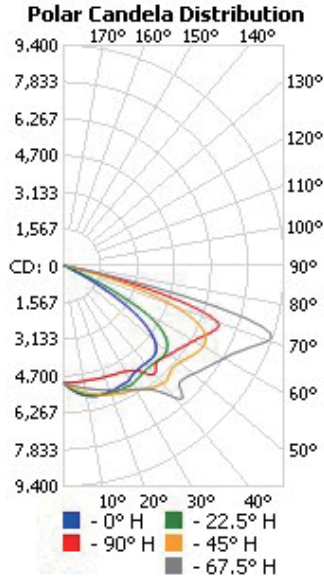

PHOTOMETRIC SPEC

BLUE OCEAN LIGHTING™
BOLSBA150WL1M140
30' Mounting Height