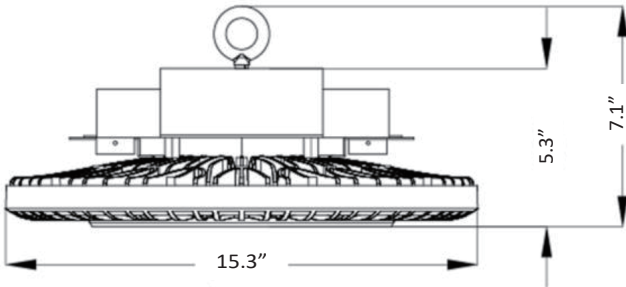

DRAWING

ORDERING INFORMATION

Series No. BOLBAY	Wattage 120W=120W	CCT 40K=4000K 50K=5000K	Type HV	Beam Angle 90D=90 Degree 120D=120 Degree	Finishing BK=Black WH=White*