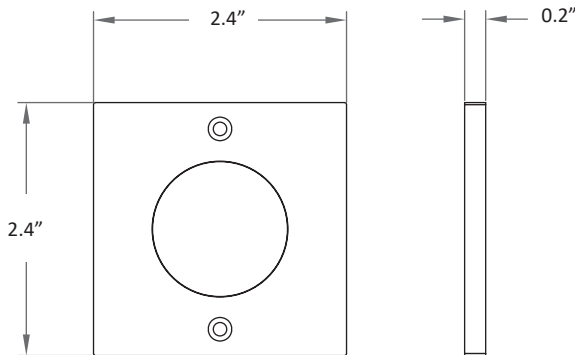

LED CABINET LIGHT

BOL20879-SG

DESCRIPTION

Offering excellent lighting for under-cabinet areas, coves, garage spaces, concealed areas and anywhere where little extra illumination is needed, Blue Ocean's BOL20879-SG LED Ultra-thin Under Cabinet Puck Light series is a great choice for you to flourish your inner design in terms of energy efficiency, light quality and low heat generation. This square shape puck light series is constructed of aluminum housing with silver grey finish and features easy surface mount installation coming with 1.5M 24# AWG outlet cable and 91505-MP plug. Utilizing one piece high-end CREE Brand COB LED chip and translucent frosted diffuser to ensure its high efficacy and color consistency, the puck light consumes only 3W power and delivers exceedingly comfortable light with no flicker or delay. Color temperature is available in 3000K warm white and 6000K cool white. Great thermal control technology is applied with little heat generation, protecting the cabinet from warping.

DRAWING

- Eliminating dark spots and diodes look
- Adding clean elegant illumination

SPECIFICATION CHART

Model	BOL20879-SG-3W
Voltage	12VDC
Wattage	3W
Replacement	25W Halogen
Lumen Output	270lm
CCT	3000K 6000K
LED Chip	1 pc COB LED Chip
Finish Color	Silver Grey
Housing Material	Aluminum
Size	2.4" X 2.4" X H0.2"
Accessories	1.5M 24# AWG outlet cable, 91505-MP plug
Operating Temp.	-20~40°C

ORDERING INFORMATION

Series No. BOL20879-SG	Wattage 3W=3W	Voltage 12=12VDC	CCT 30=3000K 60=6000K
----------------------------------	-------------------------	----------------------------	------------------------------------