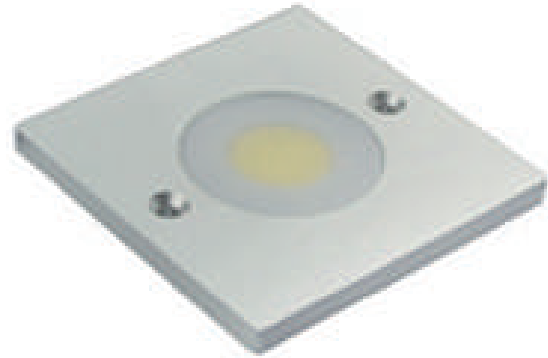

LED CABINET LIGHT

BOL20879-SG

DESCRIPTION

Offering excellent lighting for under-cabinet areas, coves, garage spaces, concealed areas and anywhere where little extra illumination is needed, Blue Ocean's BOL20879-SG LED Ultra-thin Under Cabinet Puck Light series is a great choice for you to flourish your inner design in terms of energy efficiency, light quality and low heat generation. This square shape puck light series is constructed of aluminum housing with silver grey finish and features easy surface mount installation coming with 1.5M 24# AWG outlet cable and 91505-MP plug. Utilizing one piece high-end CREE Brand COB LED chip and translucent frosted diffuser to ensure its high efficacy and color consistency, the puck light consumes only 3W power and delivers exceedingly comfortable light with no flicker or delay. Color temperature is available in 3000K warm white and 6000K cool white. Great thermal control technology is applied with little heat generation, protecting the cabinet from warping.

DRAWING

- Eliminating dark spots and diodes look
- Adding clean elegant illumination

SPECIFICATION CHART

Model	BOL20879-SG-3W
Voltage	12VDC
Wattage	3W
Replacement	25W Halogen
Lumen Output	270lm
CCT	3000K 6000K
LED Chip	1 pc COB LED Chip
Finish Color	Silver Grey
Housing Material	Aluminum
Size	2.4" X 2.4" X H0.2"
Accessories	1.5M 24# AWG outlet cable, 91505-MP plug
Operating Temp.	-20~40°C

ORDERING INFORMATION

Series No. BOL20879-SG	Wattage 3W=3W	Voltage 12=12VDC	CCT 30=3000K 60=6000K
----------------------------------	-------------------------	----------------------------	------------------------------------

ACCESSORIES

CONNECTORS & EXTENSION CORDS

Part Name	Part Number	Features
Splitter	91503-WHT	3-way splitter white, 1 female connector
	91504-WHT	4-way splitter white, 1 female connector
	91510-WHT	10-way splitter white, 1 female connector
Extention Cord	91205-1000	Extention Cord 1m
	91205-3000	Extention Cord 3m