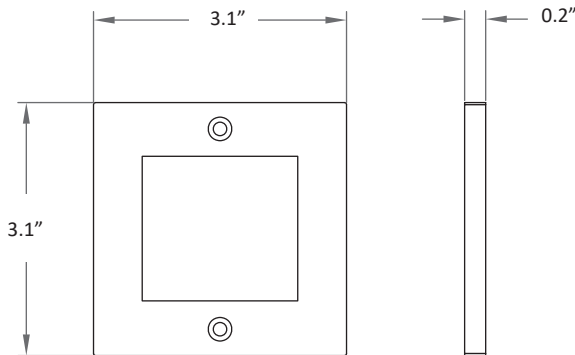

### DESCRIPTION

Offering excellent lighting for under-cabinet areas, coves, garage spaces, concealed areas and anywhere where little extra illumination is needed, Blue Ocean's BOL20877-SG LED Ultra-thin Under Cabinet Puck Light series is a great choice for you to flourish your inner design in terms of energy efficiency, light quality and low heat generation. This square shape puck light series is constructed of aluminum housing with silver grey finish and features easy surface mount installation coming with 1.5M 24# AWG outlet cable and 91505-MP plug. Utilizing 12 pieces high-end 5630 LED chips and translucent frosted diffuser to ensure its high efficacy and color consistency, the puck light consumes only 3W power and delivers exceedingly comfortable light with no flicker or delay. Color temperature is available in 3000K warm white and 6000K cool white. Great thermal control technology is applied with little heat generation, protecting the cabinet from warping.

### SPECIFICATION CHART

Model	BOL20877-SG-5W
Voltage	12VDC
Wattage	5W
Replacement	35W Halogen
Lumen Output	430lm
CCT	3000K   6000K
LED Chip	12 pcs 5630 LED Chips
Finish Color	Silver Grey
Housing Material	Aluminum
Size	3.1" X 3.1" X H0.2"
Accessories	1.5M 24# AWG outlet cable, 91505-MP plug
Operating Temp.	-20~40°C