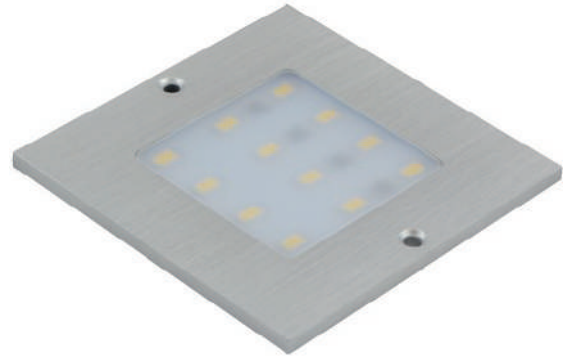

# LED CABINET LIGHT

## BOL20877-SG

### DESCRIPTION

Offering excellent lighting for under-cabinet areas, coves, garage spaces, concealed areas and anywhere where little extra illumination is needed, Blue Ocean's BOL20877-SG LED Ultra-thin Under Cabinet Puck Light series is a great choice for you to flourish your inner design in terms of energy efficiency, light quality and low heat generation. This square shape puck light series is constructed of aluminum housing with silver grey finish and features easy surface mount installation coming with 1.5M 24# AWG outlet cable and 91505-MP plug. Utilizing 12 pieces high-end 5630 LED chips and translucent frosted diffuser to ensure its high efficacy and color consistency, the puck light consumes only 3W power and delivers exceedingly comfortable light with no flicker or delay. Color temperature is available in 3000K warm white and 6000K cool white. Great thermal control technology is applied with little heat generation, protecting the cabinet from warping.

### SPECIFICATION CHART

Model	BOL20877-SG-5W
Voltage	12VDC
Wattage	5W
Replacement	35W Halogen
Lumen Output	430lm
CCT	3000K   6000K
LED Chip	12 pcs 5630 LED Chips
Finish Color	Silver Grey
Housing Material	Aluminum
Size	3.1" X 3.1" X H0.2"
Accessories	1.5M 24# AWG outlet cable, 91505-MP plug
Operating Temp.	-20~40°C