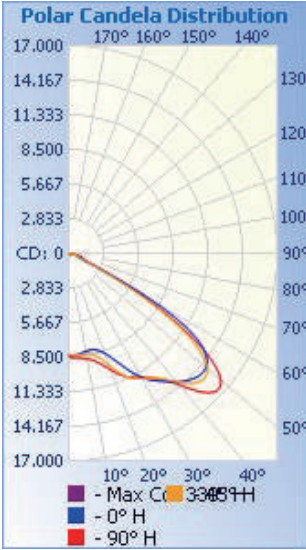

IP RATING	IK RATING	7 YEAR WARRANTY
66	10	

DRAWING

SPECIFICATION CHART

Model	BOL265WIT-XX
Voltage	100-277VAC 277-480VAC
Wattage	265W
Replacement	1000W HPS/MH
Lumen Output	33125lm
CRI	78
PFC	0.95
CCT	4000K 5000K
Light Distribution	75X130° (Type IV)
Dimension	25.1"X13.8"X3.0"
Weight	22.0lbs
Operating Temperature	-40~50°C

PHOTOMETRIC SPEC

BLUE OCEAN LIGHTING™
BOL265WIT
 30' Mounting Height

Illuminance at a Distance

	Center Beam LUX	Beam Width	
5.0ft	3,600 LUX	7.5 ft	8.8 ft
10.0ft	900 LUX	15.0 ft	17.7 ft
15.0ft	400 LUX	22.4 ft	26.5 ft
20.0ft	225 LUX	29.9 ft	35.3 ft
25.0ft	144 LUX	37.4 ft	44.1 ft
30.0ft	100 LUX	44.9 ft	53.0 ft

Vert. Spread: 73.6°
 Horiz. Spread: 82.9°