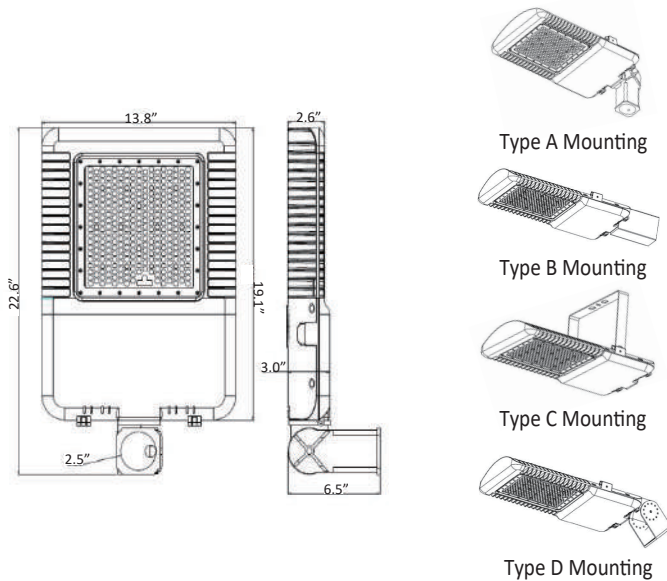

LED PARKING LOT LIGHT BOL265WIT

DESCRIPTION

Providing superb lighting effect for outdoor parking lot lighting and area lighting, Blue Ocean's BOL265WIT LED Parking Lot Light series features modern slim design and latest LED technology for super energy efficiency and cost effectiveness. Specially designed for parking lot lighting, it is well recognized as the standard option which distributes evenly covered light onto the ground with perfectly suitable 75°x130° beam angle. Advanced anodized aluminum housing is covered with powder coated finish to resist rust and corrosion. Compatible with multiple brackets, it is flexible in design with bronze and white finishing colour available. Advanced LED technology is applied to reduce operational temperatures and increase energy efficiency and superior LED source is utilized to provide uniform colour consistency and minimized luminous depreciation. Highly efficient thermal control system enables maximum heat dissipation for LED sources to consistently run cooler for stable performance and long lifespan.

IP RATING	IK RATING	7 YEAR WARRANTY
66	10	

DRAWING

SPECIFICATION CHART

Model	BOL265WIT-XX
Voltage	100-277VAC 277-480VAC
Wattage	265W
Replacement	1000W HPS/MH
Lumen Output	33125lm
CRI	78
PFC	0.95
CCT	4000K 5000K
Light Distribution	75X130° (Type IV)
Dimension	25.1"X13.8"X3.0"
Weight	22.0lbs
Operating Temperature	-40~50°C

PHOTOMETRIC SPEC

BLUE OCEAN LIGHTING™
BOL265WIT
 30' Mounting Height

Illuminance at a Distance

	Center Beam LUX	Beam Width	
5.0ft	3,600 LUX	7.5 ft	8.8 ft
10.0ft	900 LUX	15.0 ft	17.7 ft
15.0ft	400 LUX	22.4 ft	26.5 ft
20.0ft	225 LUX	29.9 ft	35.3 ft
25.0ft	144 LUX	37.4 ft	44.1 ft
30.0ft	100 LUX	44.9 ft	53.0 ft