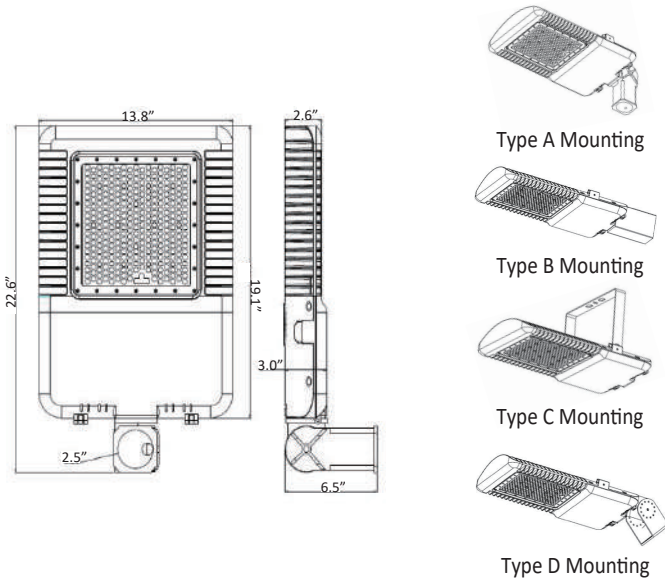

LED PARKING LOT LIGHT BOL225WIT

DESCRIPTION

Providing superb lighting effect for outdoor parking lot lighting and area lighting, Blue Ocean's BOL225WIT LED Parking Lot Light series features modern slim design and latest LED technology for super energy efficiency and cost effectiveness. Specially designed for parking lot lighting, it is well recognized as the standard option which distributes evenly covered light onto the ground with perfectly suitable 75°x130° beam angle. Advanced anodized aluminum housing is covered with powder coated finish to resist rust and corrosion. Compatible with multiple brackets, it is flexible in design with black, white, silver and bronze finishing colour available. Advanced LED technology is applied to reduce operational temperatures and increase energy efficiency and superior LED source is utilized to provide uniform colour consistency and minimized luminous depreciation. Highly efficient thermal control system enables maximum heat dissipation for LED sources to consistently run cooler for stable performance and long lifespan.

| | | |
|-----------|-----------|-----------------------|
| IP RATING | IK RATING | 7 YEAR WARRANTY |
| 66 | 10 | |

DRAWING

SPECIFICATION CHART

| | |
|-----------------------|-------------------------|
| Model | BOL225WIT-XX |
| Voltage | 100-277VAC 277-480VAC |
| Wattage | 225W |
| Replacement | 750W HPS/MH |
| Lumen Output | 28125lm |
| CRI | 78 |
| PFC | 0.95 |
| CCT | 4000K 5000K |
| Light Distribution | 75X130° (Type IV) |
| Dimension | 25.1"X13.8"X3.0" |
| Weight | 19.8lbs |
| Operating Temperature | -40~50°C |