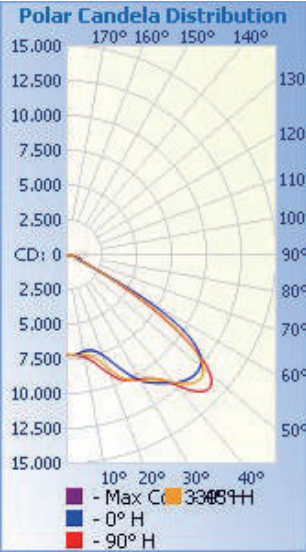

| | | |
|-----------|-----------|-----------------------|
| IP RATING | IK RATING | 7 YEAR WARRANTY |
| 66 | 10 | |

DRAWING

SPECIFICATION CHART

| | |
|-----------------------|-------------------------|
| Model | BOL225WIT-XX |
| Voltage | 100-277VAC 277-480VAC |
| Wattage | 225W |
| Replacement | 750W HPS/MH |
| Lumen Output | 28125lm |
| CRI | 78 |
| PFC | 0.95 |
| CCT | 4000K 5000K |
| Light Distribution | 75X130° (Type IV) |
| Dimension | 25.1"X13.8"X3.0" |
| Weight | 19.8lbs |
| Operating Temperature | -40~50°C |

PHOTOMETRIC SPEC

BLUE OCEAN LIGHTING™

BOL225WIT

30' Mounting Height

Illuminance at a Distance

| Distance (ft) | Center Beam LUX | Beam Width |
|---------------|-----------------|-----------------|
| 5.0ft | 3,101 LUX | 6.3 ft 16.1 ft |
| 10.0ft | 775 LUX | 12.6 ft 32.2 ft |
| 15.0ft | 345 LUX | 18.9 ft 48.3 ft |
| 20.0ft | 194 LUX | 25.2 ft 64.3 ft |
| 25.0ft | 124 LUX | 31.5 ft 80.4 ft |
| 30.0ft | 86.2 LUX | 37.8 ft 96.5 ft |

Vert. Spread: 64.4°
 Horiz. Spread: 116.3°