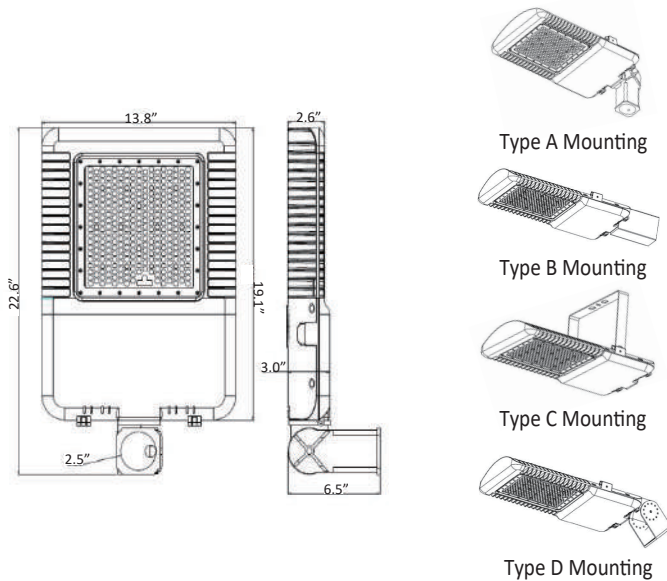

### DESCRIPTION

Providing superb lighting effect for outdoor parking lot lighting and area lighting, Blue Ocean's BOL180WIT LED Parking Lot Light series features modern slim design and latest LED technology for super energy efficiency and cost effectiveness. Specially designed for parking lot lighting, it is well recognized as the standard option which distributes evenly covered light onto the ground with perfectly suitable 75°\*130° beam angle. Advanced anodized aluminum housing is covered with powder coated finish to resist rust and corrosion. Compatible with multiple brackets, it is flexible in design with bronze and white finishing colour available. Advanced LED technology is applied to reduce operational temperatures and increase energy efficiency and superior LED source is utilized to provide uniform colour consistency and minimized luminous depreciation. Highly efficient thermal control system enables maximum heat dissipation for LED sources to consistently run cooler for stable performance and long lifespan.

### DRAWING

### SPECIFICATION CHART

Model	BOL180WIT-XX
Voltage	100-277VAC   277-480VAC
Wattage	180W
Replacement	400W HPS/MH
Lumen Output	22500lm
CRI	78
PFC	0.95
CCT	4000K   5000K
Light Distribution	75X130° (Type IV)
Dimension	25.1"X13.8"X3.0"
Weight	19.8lbs
Operating Temperature	-40~50°C

**PHOTOMETRIC SPEC**

**BLUE OCEAN LIGHTING™**  
**BOL180WIT**  
 30' Mounting Height

**Illuminance at a Distance**

Distance	Center Beam LUX	Beam Width
5.0ft	2,666 LUX	7.6 ft 8.8 ft
10.0ft	666 LUX	15.1 ft 17.6 ft
15.0ft	296 LUX	22.7 ft 26.3 ft
20.0ft	167 LUX	30.2 ft 35.1 ft
25.0ft	107 LUX	37.8 ft 43.9 ft
30.0ft	74.0 LUX	45.4 ft 52.7 ft