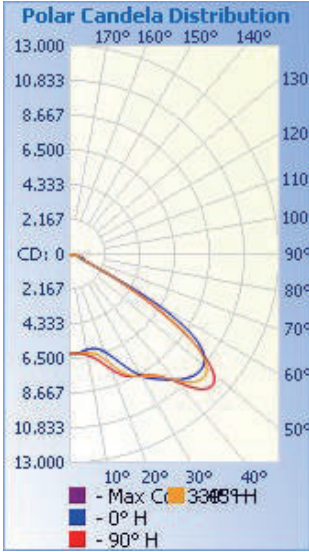

### DRAWING

### SPECIFICATION CHART

Model	BOL180WIT-XX
Voltage	100-277VAC   277-480VAC
Wattage	180W
Replacement	400W HPS/MH
Lumen Output	22500lm
CRI	78
PFC	0.95
CCT	4000K   5000K
Light Distribution	75X130° (Type IV)
Dimension	25.1"X13.8"X3.0"
Weight	19.8lbs
Operating Temperature	-40~50°C

**PHOTOMETRIC SPEC**

**BLUE OCEAN LIGHTING™**  
**BOL180WIT**  
 30' Mounting Height

**Illuminance at a Distance**

Distance	Center Beam LUX	Beam Width
5.0ft	2,666 LUX	7.6 ft 8.8 ft
10.0ft	666 LUX	15.1 ft 17.6 ft
15.0ft	296 LUX	22.7 ft 26.3 ft
20.0ft	167 LUX	30.2 ft 35.1 ft
25.0ft	107 LUX	37.8 ft 43.9 ft
30.0ft	74.0 LUX	45.4 ft 52.7 ft