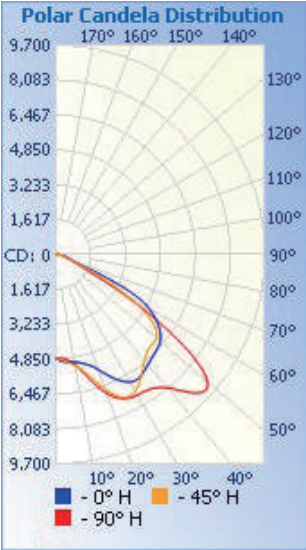

IP RATING	IK RATING	7 YEAR WARRANTY
66	10	

DRAWING

SPECIFICATION CHART

Model	BOL150WIT-XX
Voltage	100-277VAC 277-480VAC
Wattage	150W
Replacement	400W HPS/MH
Lumen Output	19500lm
CRI	78
PFC	0.95
CCT	4000K 5000K
Light Distribution	75X130° (Type IV)
Dimension	25.1"X13.8"X3.0"
Weight	19.8lbs
Operating Temperature	-40~50°C

PHOTOMETRIC SPEC

BLUE OCEAN LIGHTING™
BOL150WIT
 30' Mounting Height

Illuminance at a Distance

	Center Beam LUX	Beam Width	
5.0ft	2,078 LUX	5.3 ft	16.2 ft
10.0ft	520 LUX	10.7 ft	32.4 ft
15.0ft	231 LUX	16.0 ft	48.5 ft
20.0ft	130 LUX	21.4 ft	64.7 ft
25.0ft	83.1 LUX	26.7 ft	80.9 ft
30.0ft	57.7 LUX	32.1 ft	97.1 ft