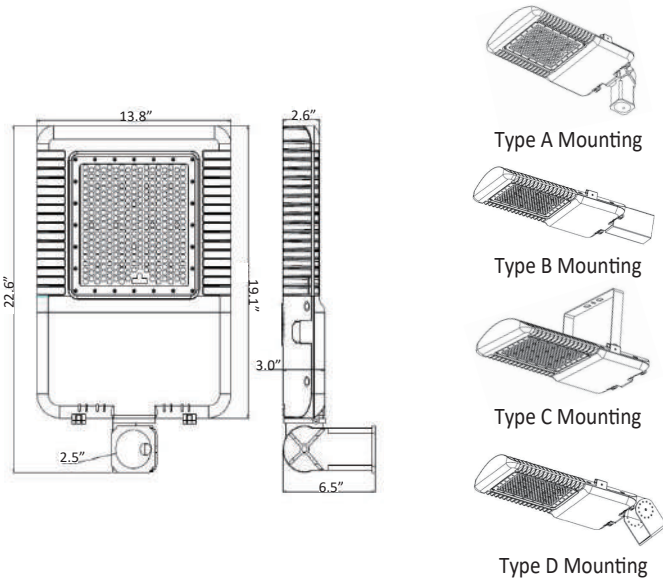

LED PARKING LOT LIGHT BOL150WIT

DESCRIPTION

Providing superb lighting effect for outdoor parking lot lighting and area lighting, Blue Ocean's BOL150WIT LED Parking Lot Light series features modern slim design and latest LED technology for super energy efficiency and cost effectiveness. Specially designed for parking lot lighting, it is well recognized as the standard option which distributes evenly covered light onto the ground with perfectly suitable 75*130° beam angle. Advanced anodized aluminum housing is covered with powder coated finish to resist rust and corrosion. Compatible with multiple brackets, it is flexible in design with bronze and white finishing colour available. Advanced LED technology is applied to reduce operational temperatures and increase energy efficiency and superior LED source is utilized to provide uniform colour consistency and minimized luminous depreciation. Highly efficient thermal control system enables maximum heat dissipation for LED sources to consistently run cooler for stable performance and long lifespan.

IP RATING	IK RATING	7 YEAR WARRANTY
66	10	

DRAWING

SPECIFICATION CHART

Model	BOL150WIT-XX
Voltage	100-277VAC 277-480VAC
Wattage	150W
Replacement	400W HPS/MH
Lumen Output	19500lm
CRI	78
PFC	0.95
CCT	4000K 5000K
Light Distribution	75X130° (Type IV)
Dimension	25.1"X13.8"X3.0"
Weight	19.8lbs
Operating Temperature	-40~50°C

PHOTOMETRIC SPEC

BLUE OCEAN LIGHTING™
BOL150WIT
 30' Mounting Height

Illuminance at a Distance

	Center Beam LUX	Beam Width	
5.0ft	2,078 LUX	5.3 ft	16.2 ft
10.0ft	520 LUX	10.7 ft	32.4 ft
15.0ft	231 LUX	16.0 ft	48.5 ft
20.0ft	130 LUX	21.4 ft	64.7 ft
25.0ft	83.1 LUX	26.7 ft	80.9 ft
30.0ft	57.7 LUX	32.1 ft	97.1 ft