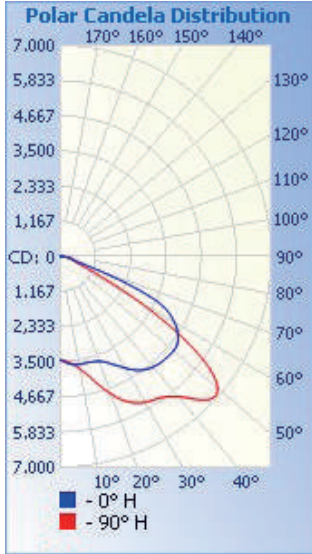

IP RATING	IK RATING	7 YEAR WARRANTY
66	10	

DRAWING

SPECIFICATION CHART

Model	BOL110WIT-XX
Voltage	100-277VAC 277-480VAC
Wattage	110W
Replacement	320W HPS/MH
Lumen Output	14300lm
CRI	78
PFC	0.95
CCT	4000K 5000K
Light Distribution	75X130° (Type IV)
Dimension	25.1"X13.8"X3.0"
Weight	19.8lbs
Operating Temperature	-40~50°C

PHOTOMETRIC SPEC

BLUE OCEAN LIGHTING™
BOL110WIT
 20' Mounting Height

Illuminance at a Distance

Distance	Center Beam LUX	Beam Width
3.3ft	3,394 LUX	3.9 ft 3.6 ft
6.7ft	823 LUX	7.9 ft 7.3 ft
10.0ft	370 LUX	11.8 ft 11.0 ft
13.3ft	209 LUX	15.7 ft 14.6 ft
16.7ft	133 LUX	19.7 ft 18.3 ft
20.0ft	92.4 LUX	23.6 ft 21.9 ft

Vert. Spread: 61.0°
 Horiz. Spread: 57.4°