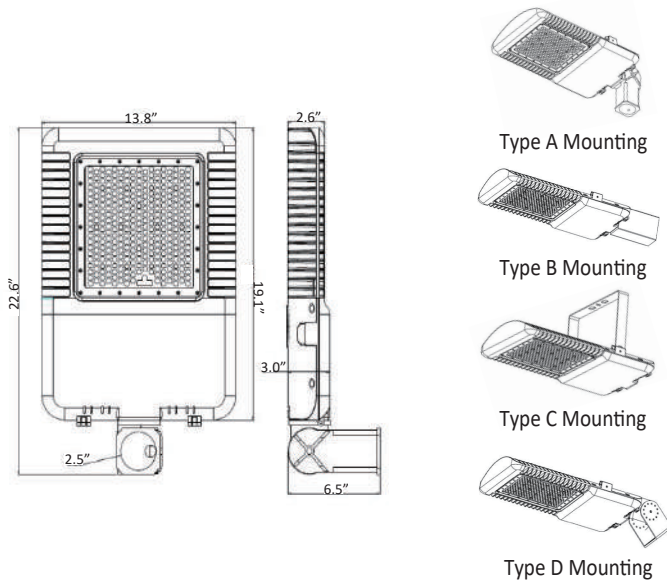

LED PARKING LOT LIGHT BOL110WIT

DESCRIPTION

Providing superb lighting effect for outdoor parking lot lighting and area lighting, Blue Ocean's BOL110WIT LED Parking Lot Light series features modern slim design and latest LED technology for super energy efficiency and cost effectiveness. Specially designed for parking lot lighting, it is well recognized as the standard option which distributes evenly covered light onto the ground with perfectly suitable 75°x130° beam angle. Advanced anodized aluminum housing is covered with powder coated finish to resist rust and corrosion. Compatible with multiple brackets, it is flexible in design with bronze and white finishing colour available. Advanced LED technology is applied to reduce operational temperatures and increase energy efficiency and superior LED source is utilized to provide uniform colour consistency and minimized luminous depreciation. Highly efficient thermal control system enables maximum heat dissipation for LED sources to consistently run cooler for stable performance and long lifespan.

IP RATING	IK RATING	7 YEAR WARRANTY
66	10	

DRAWING

SPECIFICATION CHART

Model	BOL110WIT-XX
Voltage	100-277VAC 277-480VAC
Wattage	110W
Replacement	320W HPS/MH
Lumen Output	14300lm
CRI	78
PFC	0.95
CCT	4000K 5000K
Light Distribution	75X130° (Type IV)
Dimension	25.1"X13.8"X3.0"
Weight	19.8lbs
Operating Temperature	-40~50°C

PHOTOMETRIC SPEC

BLUE OCEAN LIGHTING™
BOL110WIT
 20' Mounting Height

Illuminance at a Distance

Distance	Center Beam LUX	Beam Width
3.3ft	3,394 LUX	3.9 ft 3.6 ft
6.7ft	823 LUX	7.9 ft 7.3 ft
10.0ft	370 LUX	11.8 ft 11.0 ft
13.3ft	209 LUX	15.7 ft 14.6 ft
16.7ft	133 LUX	19.7 ft 18.3 ft
20.0ft	92.4 LUX	23.6 ft 21.9 ft