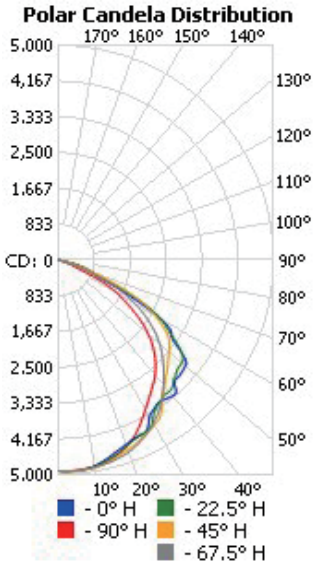

## SPECIFICATION CHART

Model No.	BOLWPI-XX
Voltage	120-277VAC
Wattage	70W   90W
Replacement	250W   320W HPS/MH
Lumen Output	7500lm   9000lm
CRI	>70
PFC	0.95
CCT	4000K   5000K
Distribution	Type III
Finish	Dark Bronze
Max Adjustable Angel	20 degree
Dimension	13.0"X10.2"X5.2"
Operating Temperature	-40~40°C

## ORDERING INFORMATION

<b>Series No.</b> BOLWPI	<b>Wattage</b> 70W=70W 90W=90W	<b>Voltage</b> 27V=120-277VAC	<b>CCT</b> 40K=4000K 50K=5000K	<b>Finish</b> D=Dark Bronze	<b>Photocell</b> P2=Photocell	<b>Distribution</b> T3=Type III
-----------------------------	--------------------------------------	----------------------------------	--------------------------------------	--------------------------------	----------------------------------	------------------------------------

## BOLWPI70W

30' Mounting Height

**Illuminance at a Distance**

Distance	Center Beam LUX	Beam Width
5.0ft	1,586 LUX	10.0 ft 13.8 ft
10.0ft	397 LUX	20.1 ft 27.5 ft
15.0ft	176 LUX	30.1 ft 41.3 ft
20.0ft	99.1 LUX	40.2 ft 55.1 ft
25.0ft	63.4 LUX	50.2 ft 68.8 ft
30.0ft	44.1 LUX	60.3 ft 82.6 ft

Vert. Spread: 90.2°  
 Horiz. Spread: 108.0°

**PHOTOMETRIC SPEC**

**BLUE OCEAN LIGHTING™**  
**BOLWPI90W**  
 30' Mounting Height

**Illuminance at a Distance**

Distance	Center Beam LUX	Beam Width	Beam Width
5.0ft	2,123 LUX	9.8 ft	12.7 ft
10.0ft	531 LUX	19.6 ft	25.3 ft
15.0ft	236 LUX	29.4 ft	38.0 ft
20.0ft	133 LUX	39.2 ft	50.7 ft
25.0ft	84.9 LUX	49.1 ft	63.4 ft
30.0ft	59.0 LUX	58.9 ft	76.0 ft