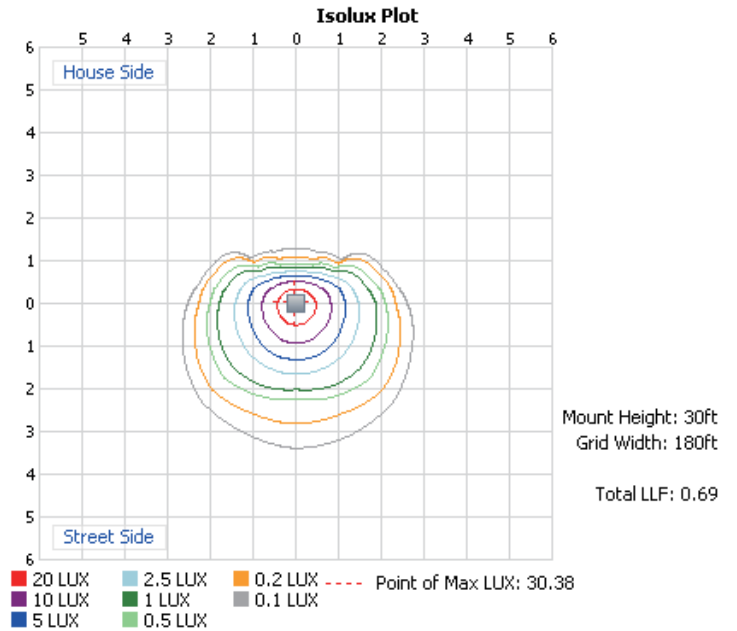

## SPECIFICATION CHART

Model No.	BOLWPI-XX
Voltage	120-277VAC
Wattage	70W   90W
Replacement	250W   320W HPS/MH
Lumen Output	7500lm   9000lm
CRI	>70
PFC	0.95
CCT	4000K   5000K
Distribution	Type III
Finish	Dark Bronze
Max Adjustable Angel	20 degree
Dimension	13.0"X10.2"X5.2"
Operating Temperature	-40~40°C

## BOLWPI70W

30' Mounting Height

**Illuminance at a Distance**

Distance	Center Beam LUX	Beam Width
5.0ft	1,586 LUX	10.0 ft 13.8 ft
10.0ft	397 LUX	20.1 ft 27.5 ft
15.0ft	176 LUX	30.1 ft 41.3 ft
20.0ft	99.1 LUX	40.2 ft 55.1 ft
25.0ft	63.4 LUX	50.2 ft 68.8 ft
30.0ft	44.1 LUX	60.3 ft 82.6 ft

Vert. Spread: 90.2°  
 Horiz. Spread: 108.0°

**PHOTOMETRIC SPEC**

**BLUE OCEAN LIGHTING™**  
**BOLWPI90W**  
 30' Mounting Height

**Illuminance at a Distance**

Distance	Center Beam LUX	Beam Width	Beam Width
5.0ft	2,123 LUX	9.8 ft	12.7 ft
10.0ft	531 LUX	19.6 ft	25.3 ft
15.0ft	236 LUX	29.4 ft	38.0 ft
20.0ft	133 LUX	39.2 ft	50.7 ft
25.0ft	84.9 LUX	49.1 ft	63.4 ft
30.0ft	59.0 LUX	58.9 ft	76.0 ft

■ Vert. Spread: 88.9°  
 ■ Horiz. Spread: 103.4°