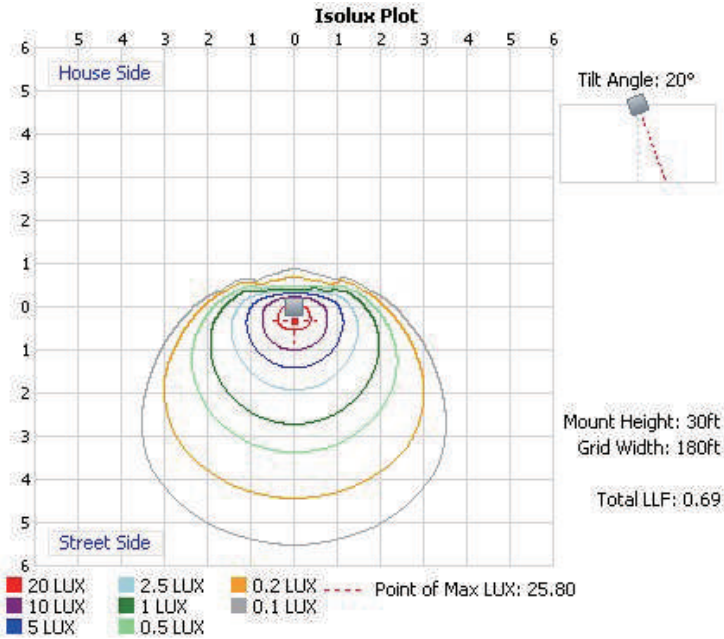

## BOLWPI70W

30' Mounting Height

**Illuminance at a Distance**

Distance	Center Beam LUX	Beam Width
5.0ft	1,586 LUX	10.0 ft 13.8 ft
10.0ft	397 LUX	20.1 ft 27.5 ft
15.0ft	176 LUX	30.1 ft 41.3 ft
20.0ft	99.1 LUX	40.2 ft 55.1 ft
25.0ft	63.4 LUX	50.2 ft 68.8 ft
30.0ft	44.1 LUX	60.3 ft 82.6 ft

Vert. Spread: 90.2°  
 Horiz. Spread: 108.0°

**PHOTOMETRIC SPEC**

**BLUE OCEAN LIGHTING™**  
**BOLWPI90W**  
 30' Mounting Height

**Illuminance at a Distance**

Distance	Center Beam LUX	Beam Width	Beam Width
5.0ft	2,123 LUX	9.8 ft	12.7 ft
10.0ft	531 LUX	19.6 ft	25.3 ft
15.0ft	236 LUX	29.4 ft	38.0 ft
20.0ft	133 LUX	39.2 ft	50.7 ft
25.0ft	84.9 LUX	49.1 ft	63.4 ft
30.0ft	59.0 LUX	58.9 ft	76.0 ft

■ Vert. Spread: 88.9°  
 ■ Horiz. Spread: 103.4°