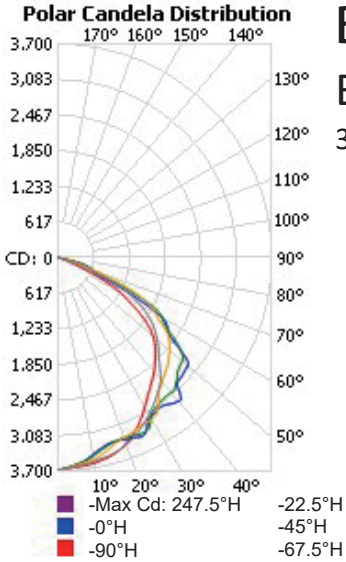

PHOTOMETRIC SPEC

BLUE OCEAN LIGHTING™

BOLWPI70W

30' Mounting Height