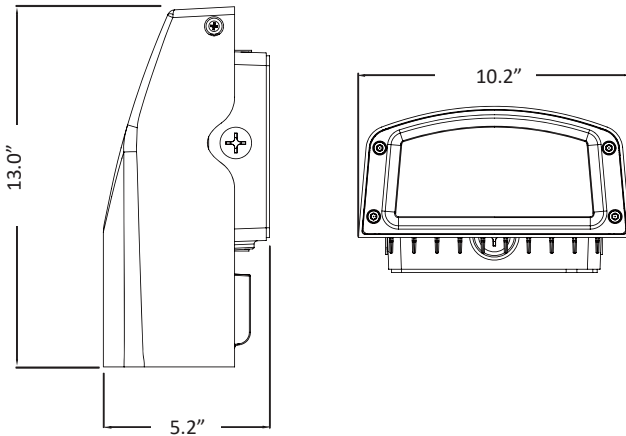

## DRAWING

## SPECIFICATION CHART

Model No.	BOLWPI-XX
Voltage	120-277VAC
Wattage	70W   90W
Replacement	250W   320W HPS/MH
Lumen Output	7500lm   9000lm
CRI	>70
PFC	0.95
CCT	4000K   5000K
Distribution	Type III
Finish	Dark Bronze
Max Adjustable Angel	20 degree
Dimension	13.0"X10.2"X5.2"
Operating Temperature	-40~40°C

Vert. Spread: 90.2°  
 Horiz. Spread: 108.0°

**PHOTOMETRIC SPEC**

**BLUE OCEAN LIGHTING™**  
**BOLWPI90W**  
 30' Mounting Height

**Illuminance at a Distance**

Distance	Center Beam LUX	Beam Width	Beam Width
5.0ft	2,123 LUX	9.8 ft	12.7 ft
10.0ft	531 LUX	19.6 ft	25.3 ft
15.0ft	236 LUX	29.4 ft	38.0 ft
20.0ft	133 LUX	39.2 ft	50.7 ft
25.0ft	84.9 LUX	49.1 ft	63.4 ft
30.0ft	59.0 LUX	58.9 ft	76.0 ft