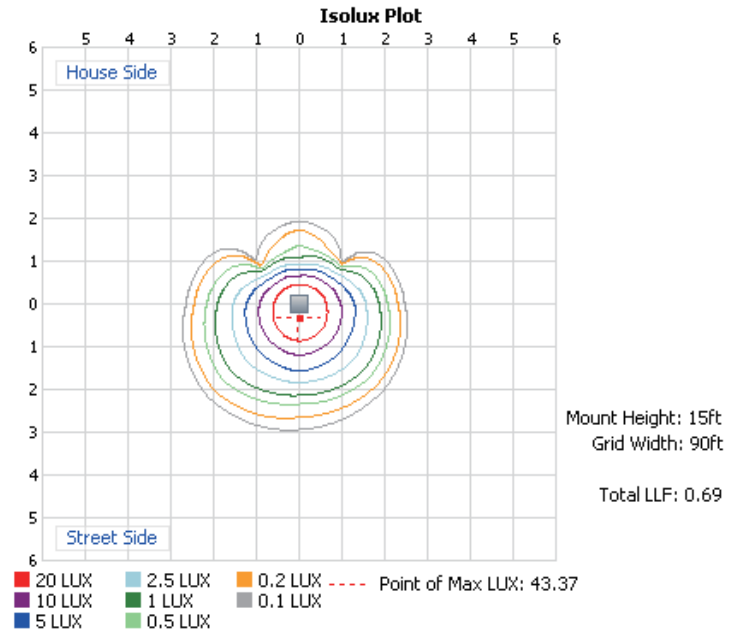

## DRAWING

## BOLWPI30W

15' Mounting Height

**Illuminance at a Distance**

Distance	Center Beam LUX	Beam Width
2.5ft	2,390 LUX	4.9 ft 5.5 ft
5.0ft	598 LUX	9.8 ft 11.0 ft
7.5ft	266 LUX	14.7 ft 16.5 ft
10.0ft	149 LUX	19.6 ft 22.0 ft
12.5ft	95.6 LUX	24.5 ft 27.4 ft
15.0ft	66.4 LUX	29.4 ft 32.9 ft

■ Vert. Spread: 88.8°  
 ■ Horiz. Spread: 95.3°

**PHOTOMETRIC SPEC**

**BLUE OCEAN LIGHTING™**  
**BOLWPI40W**  
 15' Mounting Height

**Illuminance at a Distance**

Distance	Center Beam LUX	Beam Width
2.5ft	3,645 LUX	4.7 ft 5.0 ft
5.0ft	911 LUX	9.3 ft 10.0 ft
7.5ft	405 LUX	14.0 ft 15.0 ft
10.0ft	228 LUX	18.7 ft 20.0 ft
12.5ft	146 LUX	23.3 ft 25.0 ft
15.0ft	101 LUX	28.0 ft 29.9 ft

■ Vert. Spread: 86.1°  
 ■ Horiz. Spread: 89.9°