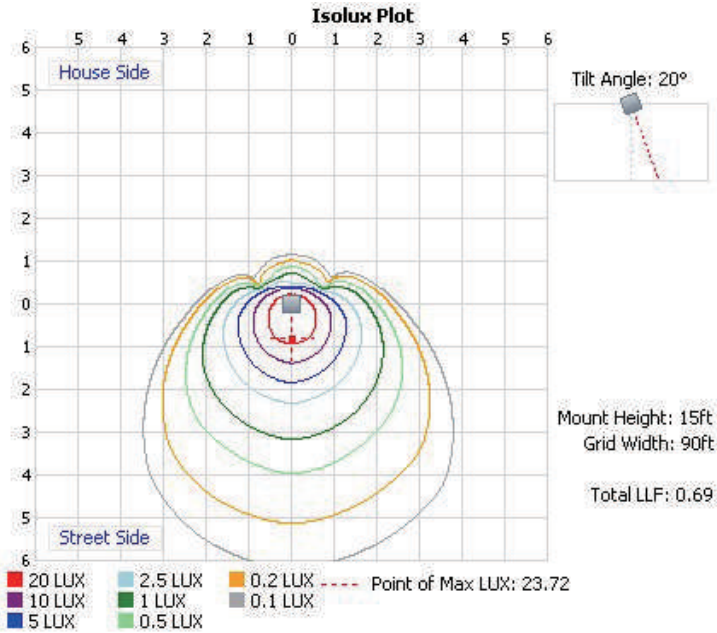

## BOLWPI30W

15' Mounting Height

**Illuminance at a Distance**

Distance	Center Beam LUX	Beam Width
2.5ft	2,390 LUX	4.9 ft 5.5 ft
5.0ft	598 LUX	9.8 ft 11.0 ft
7.5ft	266 LUX	14.7 ft 16.5 ft
10.0ft	149 LUX	19.6 ft 22.0 ft
12.5ft	95.6 LUX	24.5 ft 27.4 ft
15.0ft	66.4 LUX	29.4 ft 32.9 ft

■ Vert. Spread: 88.8°  
 ■ Horiz. Spread: 95.3°

**PHOTOMETRIC SPEC**

**BLUE OCEAN LIGHTING™**  
**BOLWPI40W**  
 15' Mounting Height

**Illuminance at a Distance**

Distance	Center Beam LUX	Beam Width
2.5ft	3,645 LUX	4.7 ft 5.0 ft
5.0ft	911 LUX	9.3 ft 10.0 ft
7.5ft	405 LUX	14.0 ft 15.0 ft
10.0ft	228 LUX	18.7 ft 20.0 ft
12.5ft	146 LUX	23.3 ft 25.0 ft
15.0ft	101 LUX	28.0 ft 29.9 ft

■ Vert. Spread: 86.1°  
 ■ Horiz. Spread: 89.9°