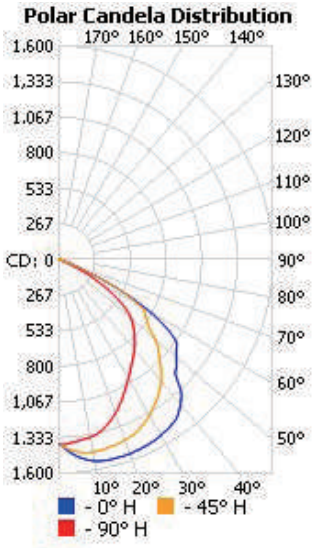

PHOTOMETRIC SPEC

BLUE OCEAN LIGHTING™

BOLWPI30W

15' Mounting Height