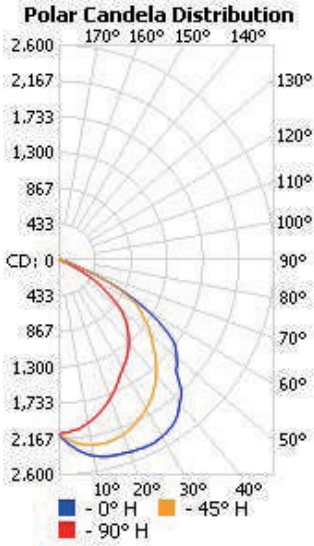

## SPECIFICATION CHART

Model No.	BOLWPI-XX
Voltage	120-277VAC
Wattage	30W   40W
Replacement	100W   120W HPS/MH
Lumen Output	3000lm   4000lm
CRI	>70
PFC	0.95
CCT	4000K   5000K
Distribution	Type III
Finish	Dark Bronze
Max Adjustable Angel	20 degree
Dimension	9.0"X6.8"X4.1"
Operating Temperature	-40~40°C

## ORDERING INFORMATION

<b>Series No.</b> BOLWPI	<b>Wattage</b> 30W=30W 40W=40W	<b>Voltage</b> 27V=120-277VAC	<b>CCT</b> 40K=4000K 50K=5000K	<b>Finish</b> D=Dark Bronze	<b>Photocell</b> P2=Photocell	<b>Distribution</b> T3=Type III
-----------------------------	--------------------------------------	----------------------------------	--------------------------------------	--------------------------------	----------------------------------	------------------------------------

## BOLWPI30W

15' Mounting Height

**Illuminance at a Distance**

Distance	Center Beam LUX	Beam Width
2.5ft	2,390 LUX	4.9 ft 5.5 ft
5.0ft	598 LUX	9.8 ft 11.0 ft
7.5ft	266 LUX	14.7 ft 16.5 ft
10.0ft	149 LUX	19.6 ft 22.0 ft
12.5ft	95.6 LUX	24.5 ft 27.4 ft
15.0ft	66.4 LUX	29.4 ft 32.9 ft

■ Vert. Spread: 88.8°  
 ■ Horiz. Spread: 95.3°

**PHOTOMETRIC SPEC**

**BLUE OCEAN LIGHTING™**  
**BOLWPI40W**  
 15' Mounting Height

**Illuminance at a Distance**

Distance	Center Beam LUX	Beam Width
2.5ft	3,645 LUX	4.7 ft 5.0 ft
5.0ft	911 LUX	9.3 ft 10.0 ft
7.5ft	405 LUX	14.0 ft 15.0 ft
10.0ft	228 LUX	18.7 ft 20.0 ft
12.5ft	146 LUX	23.3 ft 25.0 ft
15.0ft	101 LUX	28.0 ft 29.9 ft