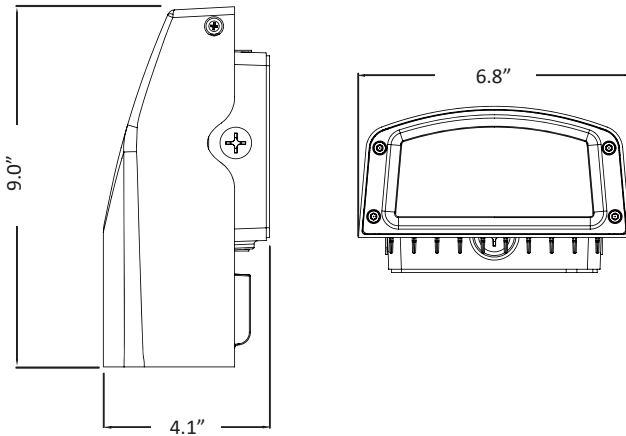

## DRAWING

## SPECIFICATION CHART

Model No.	BOLWPI-XX
Voltage	120-277VAC
Wattage	30W   40W
Replacement	100W   120W HPS/MH
Lumen Output	3000lm   4000lm
CRI	>70
PFC	0.95
CCT	4000K   5000K
Distribution	Type III
Finish	Dark Bronze
Max Adjustable Angel	20 degree
Dimension	9.0"X6.8"X4.1"
Operating Temperature	-40~40°C