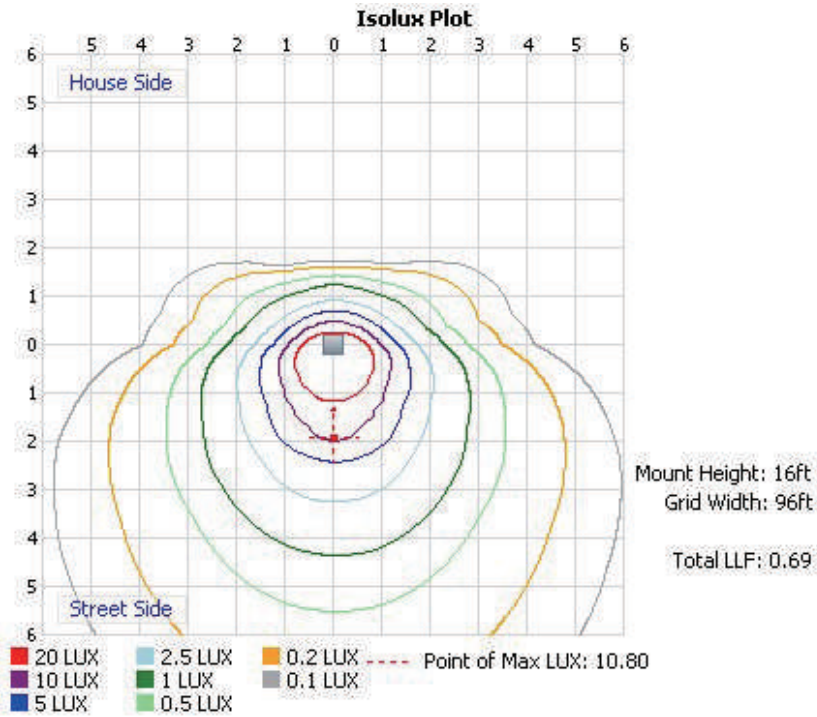

ORDERING INFORMATION

Series No. BOLWP	Wattage 90W=90W 135W=135W	Voltage 27V=100-277VAC	CCT 40K=4000K 50K=5000K	Finish D=Dark Bronze	Sensor Blank=No Photocell P1=120V Photocell
----------------------------	--	----------------------------------	--------------------------------------	--------------------------------	--

PHOTOMETRIC SPEC

BLUE OCEAN LIGHTING™

BOLWP90W

16' Mounting Height

Illuminance at a Distance

	Center Beam LUX	Beam Width
2.7ft	2,494 LUX	6.1 ft 4.5 ft
5.3ft	647 LUX	12.0 ft 8.8 ft
8.0ft	284 LUX	18.1 ft 13.2 ft
10.7ft	159 LUX	24.2 ft 17.7 ft
13.3ft	103 LUX	30.1 ft 22.0 ft
16.0ft	71.0 LUX	36.2 ft 26.4 ft

■ Vert. Spread: 97.0°
■ Horiz. Spread: 79.2°

PHOTOMETRIC SPEC

BLUE OCEAN LIGHTING™
BOLWP135W
 16' Mounting Height

Illuminance at a Distance

Distance (ft)	Center Beam LUX	Beam Width
2.7ft	3,499 LUX	6.5 ft x 5.0 ft
5.3ft	908 LUX	12.8 ft x 9.8 ft
8.0ft	399 LUX	19.4 ft x 14.8 ft
10.7ft	223 LUX	25.9 ft x 19.8 ft
13.3ft	144 LUX	32.2 ft x 24.5 ft
16.0ft	99.6 LUX	38.8 ft x 29.5 ft

Vert. Spread: 100.9°
 Horiz. Spread: 85.4°