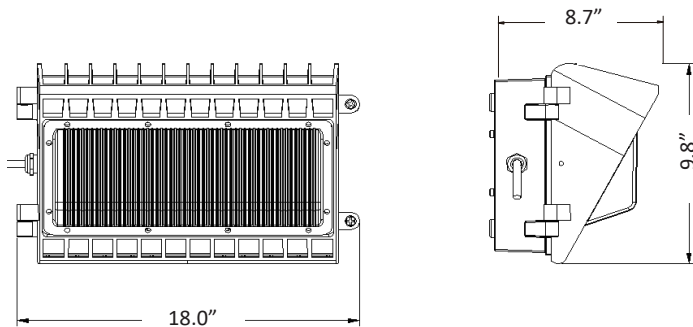

DRAWING

SPECIFICATION CHART

Model	BOLWP-XX-27V
Voltage	100-277VAC
Wattage	90W 135W
Replacement	250W 400W HPS/MH
Lumen Output	9000lm 13000lm
CRI	>82
PFC	>0.90
CCT	4000K 5000K
Working Temp.	-40°C to 40°C
Finish	Dark Bronze
Lens	Polycarbonate Optical Lens
Dimension	18.0"X9.8"X8.7"

ORDERING INFORMATION

Series No. BOLWP	Wattage 90W=90W 135W=135W	Voltage 27V=100-277VAC	CCT 40K=4000K 50K=5000K	Finish D=Dark Bronze	Sensor Blank=No Photocell P1=120V Photocell
----------------------------	--	----------------------------------	--------------------------------------	--------------------------------	--

PHOTOMETRIC SPEC

BLUE OCEAN LIGHTING™

BOLWP90W

16' Mounting Height

Illuminance at a Distance

	Center Beam LUX	Beam Width
2.7ft	2,494 LUX	6.1 ft 4.5 ft
5.3ft	647 LUX	12.0 ft 8.8 ft
8.0ft	284 LUX	18.1 ft 13.2 ft
10.7ft	159 LUX	24.2 ft 17.7 ft
13.3ft	103 LUX	30.1 ft 22.0 ft
16.0ft	71.0 LUX	36.2 ft 26.4 ft

■ Vert. Spread: 97.0°
■ Horiz. Spread: 79.2°

PHOTOMETRIC SPEC

BLUE OCEAN LIGHTING™
BOLWP135W
 16' Mounting Height

Illuminance at a Distance

Distance (ft)	Center Beam LUX	Beam Width
2.7ft	3,499 LUX	6.5 ft x 5.0 ft
5.3ft	908 LUX	12.8 ft x 9.8 ft
8.0ft	399 LUX	19.4 ft x 14.8 ft
10.7ft	223 LUX	25.9 ft x 19.8 ft
13.3ft	144 LUX	32.2 ft x 24.5 ft
16.0ft	99.6 LUX	38.8 ft x 29.5 ft