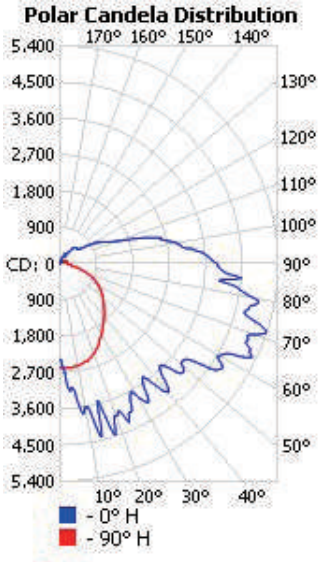

DRAWING

SPECIFICATION CHART

Model	BOLWP-XX-27V
Voltage	100-277VAC
Wattage	90W 135W
Replacement	250W 400W HPS/MH
Lumen Output	9000lm 13000lm
CRI	>82
PFC	>0.90
CCT	4000K 5000K
Working Temp.	-40°C to 40°C
Finish	Dark Bronze
Lens	Polycarbonate Optical Lens
Dimension	18.0"X9.8"X8.7"

ORDERING INFORMATION

Series No. BOLWP	Wattage 90W=90W 135W=135W	Voltage 27V=100-277VAC	CCT 40K=4000K 50K=5000K	Finish D=Dark Bronze	Sensor Blank=No Photocell P1=120V Photocell
----------------------------	--	----------------------------------	--------------------------------------	--------------------------------	--

PHOTOMETRIC SPEC

BLUE OCEAN LIGHTING™

BOLWP90W

16' Mounting Height

Illuminance at a Distance

	Center Beam LUX	Beam Width
2.7ft	2,494 LUX	6.1 ft 4.5 ft
5.3ft	647 LUX	12.0 ft 8.8 ft
8.0ft	284 LUX	18.1 ft 13.2 ft
10.7ft	159 LUX	24.2 ft 17.7 ft
13.3ft	103 LUX	30.1 ft 22.0 ft
16.0ft	71.0 LUX	36.2 ft 26.4 ft

■ Vert. Spread: 97.0°
■ Horiz. Spread: 79.2°

PHOTOMETRIC SPEC

BLUE OCEAN LIGHTING™
BOLWP135W
 16' Mounting Height

Illuminance at a Distance

Distance (ft)	Center Beam LUX	Beam Width
2.7ft	3,499 LUX	6.5 ft x 5.0 ft
5.3ft	908 LUX	12.8 ft x 9.8 ft
8.0ft	399 LUX	19.4 ft x 14.8 ft
10.7ft	223 LUX	25.9 ft x 19.8 ft
13.3ft	144 LUX	32.2 ft x 24.5 ft
16.0ft	99.6 LUX	38.8 ft x 29.5 ft