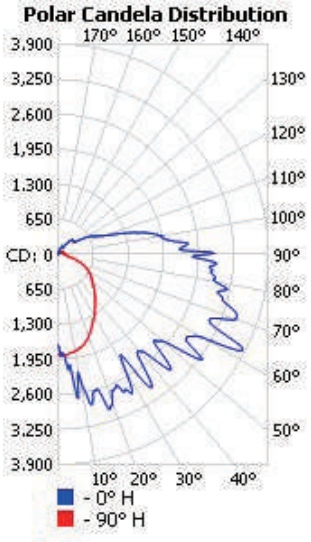

DRAWING

SPECIFICATION CHART

Model	BOLWP-XX-27V
Voltage	100-277VAC
Wattage	90W 135W
Replacement	250W 400W HPS/MH
Lumen Output	9000lm 13000lm
CRI	>82
PFC	>0.90
CCT	4000K 5000K
Working Temp.	-40°C to 40°C
Finish	Dark Bronze
Lens	Polycarbonate Optical Lens
Dimension	18.0"X9.8"X8.7"

ORDERING INFORMATION

Series No. BOLWP	Wattage 90W=90W 135W=135W	Voltage 27V=100-277VAC	CCT 40K=4000K 50K=5000K	Finish D=Dark Bronze	Sensor Blank=No Photocell P1=120V Photocell
----------------------------	--	----------------------------------	--------------------------------------	--------------------------------	--

PHOTOMETRIC SPEC

BLUE OCEAN LIGHTING™

BOLWP90W

16' Mounting Height

Illuminance at a Distance

	Center Beam LUX	Beam Width
2.7ft	2,494 LUX	6.1 ft 4.5 ft
5.3ft	647 LUX	12.0 ft 8.8 ft
8.0ft	284 LUX	18.1 ft 13.2 ft
10.7ft	159 LUX	24.2 ft 17.7 ft
13.3ft	103 LUX	30.1 ft 22.0 ft
16.0ft	71.0 LUX	36.2 ft 26.4 ft

■ Vert. Spread: 97.0°
■ Horiz. Spread: 79.2°

PHOTOMETRIC SPEC

BLUE OCEAN LIGHTING™
BOLWP135W
 16' Mounting Height

Illuminance at a Distance

Distance (ft)	Center Beam LUX	Beam Width
2.7ft	3,499 LUX	6.5 ft x 5.0 ft
5.3ft	908 LUX	12.8 ft x 9.8 ft
8.0ft	399 LUX	19.4 ft x 14.8 ft
10.7ft	223 LUX	25.9 ft x 19.8 ft
13.3ft	144 LUX	32.2 ft x 24.5 ft
16.0ft	99.6 LUX	38.8 ft x 29.5 ft