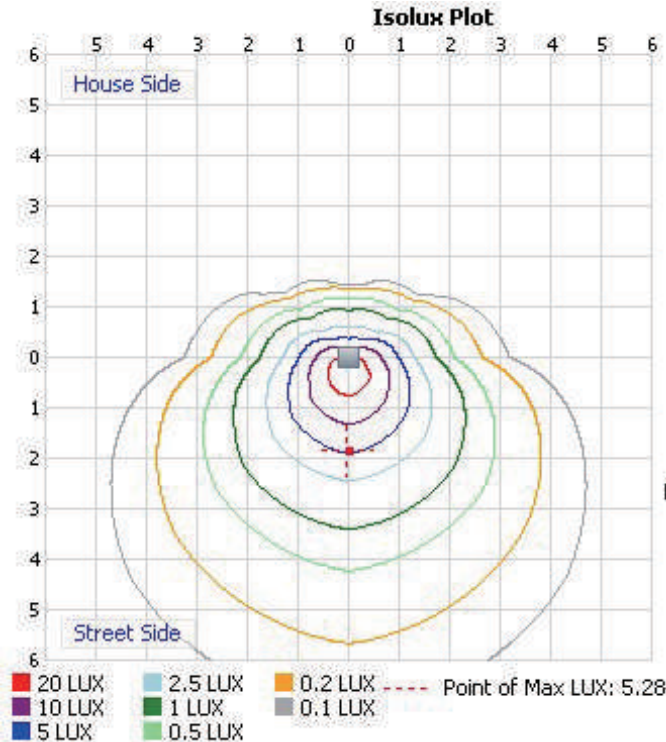

DRAWING

SPECIFICATION CHART

Model	BOLWP-XX-27V
Voltage	100-277VAC
Wattage	45W 70W
Replacement	100W 175W HPS/MH
Lumen Output	4500lm 6800lm
CRI	>82
PFC	>0.90
CCT	4000K 5000K
Working Temp.	-40°C to 40°C
Finish	Dark Bronze
Lens	Polycarbonate Optical Lens
Dimension	14.2"X9.3"X7.4"

PHOTOMETRIC SPEC

BLUE OCEAN LIGHTING™
BOLWP45W
 16' Mounting Height

Illuminance at a Distance

	Center Beam LUX	Beam Width	
2.7ft	1,135 LUX	5.7 ft	6.7 ft
5.3ft	295 LUX	11.2 ft	13.1 ft
8.0ft	129 LUX	16.9 ft	19.7 ft
10.7ft	72.3 LUX	22.6 ft	26.4 ft
13.3ft	46.8 LUX	28.1 ft	32.8 ft
16.0ft	32.3 LUX	33.9 ft	39.4 ft

■ Vert. Spread: 93.2°
 ■ Horiz. Spread: 101.9°

Mount Height: 16ft
 Grid Width: 96ft
 Total LLF: 0.69

PHOTOMETRIC SPEC

BLUE OCEAN LIGHTING™
BOLWP70W
 16' Mounting Height

Illuminance at a Distance

Distance	Center Beam LUX	Beam Width
2.7ft	1,656 LUX	5.7 ft
5.3ft	430 LUX	11.2 ft
8.0ft	189 LUX	16.8 ft
10.7ft	105 LUX	22.5 ft
13.3ft	68.2 LUX	28.0 ft
16.0ft	47.2 LUX	33.7 ft

Vert. Spread: 92.9°
 Horiz. Spread: 100.0°

Mount Height: 16ft
 Grid Width: 96ft
 Total LLF: 0.69