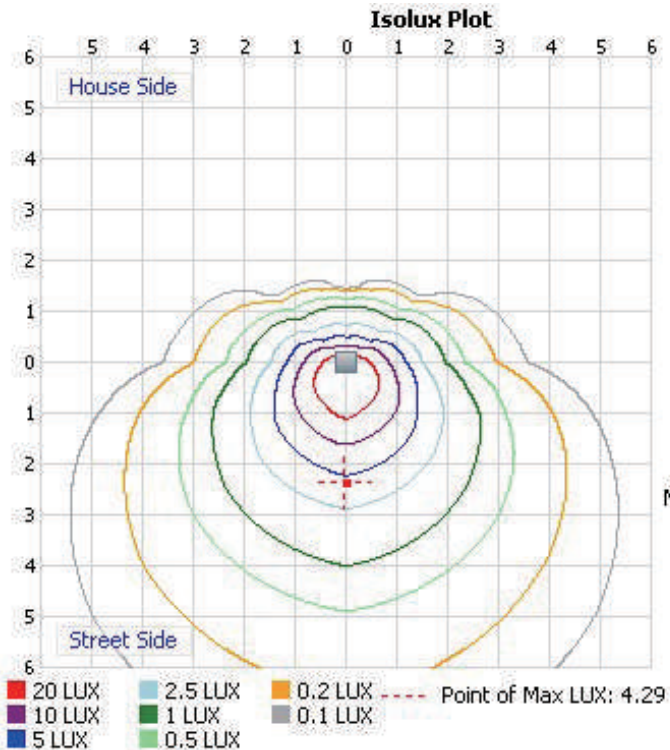

PHOTOMETRIC SPEC

BLUE OCEAN LIGHTING™
BOLWP45W
 16' Mounting Height

Illuminance at a Distance

	Center Beam LUX	Beam Width	
2.7ft	1,135 LUX	5.7 ft	6.7 ft
5.3ft	295 LUX	11.2 ft	13.1 ft
8.0ft	129 LUX	16.9 ft	19.7 ft
10.7ft	72.3 LUX	22.6 ft	26.4 ft
13.3ft	46.8 LUX	28.1 ft	32.8 ft
16.0ft	32.3 LUX	33.9 ft	39.4 ft

■ Vert. Spread: 93.2°
 ■ Horiz. Spread: 101.9°

Mount Height: 16ft
 Grid Width: 96ft
 Total LLF: 0.69

PHOTOMETRIC SPEC

BLUE OCEAN LIGHTING™
BOLWP70W
 16' Mounting Height

Illuminance at a Distance

Distance	Center Beam LUX	Beam Width
2.7ft	1,656 LUX	5.7 ft
5.3ft	430 LUX	11.2 ft
8.0ft	189 LUX	16.8 ft
10.7ft	105 LUX	22.5 ft
13.3ft	68.2 LUX	28.0 ft
16.0ft	47.2 LUX	33.7 ft

Vert. Spread: 92.9°
 Horiz. Spread: 100.0°

Mount Height: 16ft
 Grid Width: 96ft
 Total LLF: 0.69