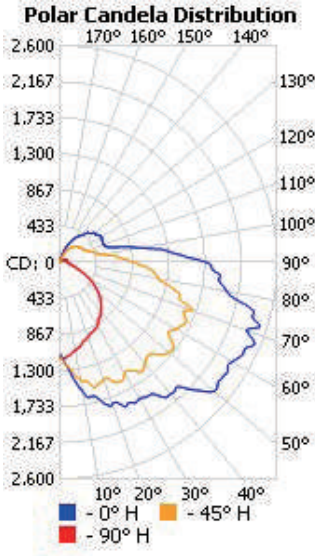

DRAWING

SPECIFICATION CHART

Model	BOLWP-XX-27V
Voltage	100-277VAC
Wattage	45W 70W
Replacement	100W 175W HPS/MH
Lumen Output	4500lm 6800lm
CRI	>82
PFC	>0.90
CCT	4000K 5000K
Working Temp.	-40°C to 40°C
Finish	Dark Bronze
Lens	Polycarbonate Optical Lens
Dimension	14.2"X9.3"X7.4"

ORDERING INFORMATION

Series No. BOLWP	Wattage 45W=45W 70W=70W	Voltage 27V=100-277VAC	CCT 40K=4000K 50K=5000K	Finish D=Dark Bronze	Sensor Blank=No Photocell P1=120V Photocell
----------------------------	--------------------------------------	----------------------------------	--------------------------------------	--------------------------------	--

PHOTOMETRIC SPEC

BLUE OCEAN LIGHTING™
BOLWP45W
 16' Mounting Height

Illuminance at a Distance

	Center Beam LUX	Beam Width	
2.7ft	1,135 LUX	5.7 ft	6.7 ft
5.3ft	295 LUX	11.2 ft	13.1 ft
8.0ft	129 LUX	16.9 ft	19.7 ft
10.7ft	72.3 LUX	22.6 ft	26.4 ft
13.3ft	46.8 LUX	28.1 ft	32.8 ft
16.0ft	32.3 LUX	33.9 ft	39.4 ft

■ Vert. Spread: 93.2°
 ■ Horiz. Spread: 101.9°

Mount Height: 16ft
 Grid Width: 96ft
 Total LLF: 0.69

PHOTOMETRIC SPEC

BLUE OCEAN LIGHTING™
BOLWP70W
 16' Mounting Height

Illuminance at a Distance

Distance	Center Beam LUX	Beam Width
2.7ft	1,656 LUX	5.7 ft
5.3ft	430 LUX	11.2 ft
8.0ft	189 LUX	16.8 ft
10.7ft	105 LUX	22.5 ft
13.3ft	68.2 LUX	28.0 ft
16.0ft	47.2 LUX	33.7 ft