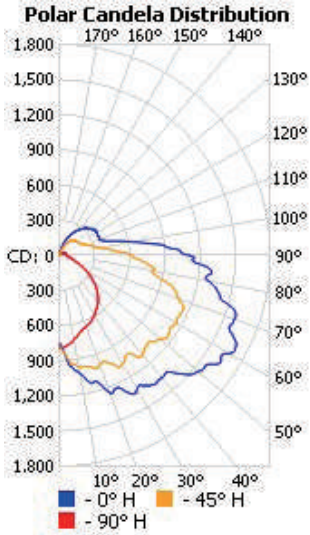

DRAWING

SPECIFICATION CHART

Model	BOLWP-XX-27V
Voltage	100-277VAC
Wattage	45W 70W
Replacement	100W 175W HPS/MH
Lumen Output	4500lm 6800lm
CRI	>82
PFC	>0.90
CCT	4000K 5000K
Working Temp.	-40°C to 40°C
Finish	Dark Bronze
Lens	Polycarbonate Optical Lens
Dimension	14.2"X9.3"X7.4"

ORDERING INFORMATION

Series No. BOLWP	Wattage 45W=45W 70W=70W	Voltage 27V=100-277VAC	CCT 40K=4000K 50K=5000K	Finish D=Dark Bronze	Sensor Blank=No Photocell P1=120V Photocell
----------------------------	--------------------------------------	----------------------------------	--------------------------------------	--------------------------------	--

PHOTOMETRIC SPEC

BLUE OCEAN LIGHTING™
BOLWP45W
 16' Mounting Height

Illuminance at a Distance

	Center Beam LUX	Beam Width	
2.7ft	1,135 LUX	5.7 ft	6.7 ft
5.3ft	295 LUX	11.2 ft	13.1 ft
8.0ft	129 LUX	16.9 ft	19.7 ft
10.7ft	72.3 LUX	22.6 ft	26.4 ft
13.3ft	46.8 LUX	28.1 ft	32.8 ft
16.0ft	32.3 LUX	33.9 ft	39.4 ft

■ Vert. Spread: 93.2°
 ■ Horiz. Spread: 101.9°

Mount Height: 16ft
 Grid Width: 96ft
 Total LLF: 0.69

PHOTOMETRIC SPEC

BLUE OCEAN LIGHTING™
BOLWP70W
 16' Mounting Height

Illuminance at a Distance

Distance	Center Beam LUX	Beam Width
2.7ft	1,656 LUX	5.7 ft
5.3ft	430 LUX	11.2 ft
8.0ft	189 LUX	16.8 ft
10.7ft	105 LUX	22.5 ft
13.3ft	68.2 LUX	28.0 ft
16.0ft	47.2 LUX	33.7 ft