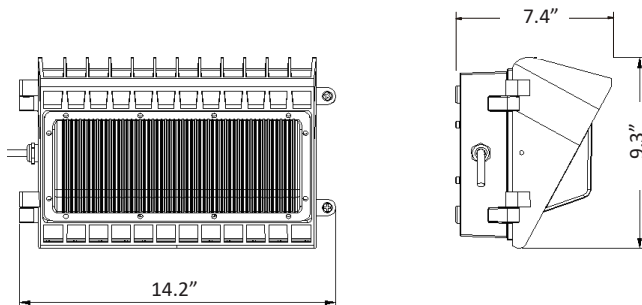

DRAWING

SPECIFICATION CHART

Model	BOLWP-XX-27V
Voltage	100-277VAC
Wattage	45W 70W
Replacement	100W 175W HPS/MH
Lumen Output	4500lm 6800lm
CRI	>82
PFC	>0.90
CCT	4000K 5000K
Working Temp.	-40°C to 40°C
Finish	Dark Bronze
Lens	Polycarbonate Optical Lens
Dimension	14.2"X9.3"X7.4"

PHOTOMETRIC SPEC

BLUE OCEAN LIGHTING™
BOLWP45W
 16' Mounting Height

Illuminance at a Distance

	Center Beam LUX	Beam Width	
2.7ft	1,135 LUX	5.7 ft	6.7 ft
5.3ft	295 LUX	11.2 ft	13.1 ft
8.0ft	129 LUX	16.9 ft	19.7 ft
10.7ft	72.3 LUX	22.6 ft	26.4 ft
13.3ft	46.8 LUX	28.1 ft	32.8 ft
16.0ft	32.3 LUX	33.9 ft	39.4 ft

■ Vert. Spread: 93.2°
 ■ Horiz. Spread: 101.9°

Mount Height: 16ft
 Grid Width: 96ft
 Total LLF: 0.69

PHOTOMETRIC SPEC

BLUE OCEAN LIGHTING™
BOLWP70W
 16' Mounting Height

Illuminance at a Distance

Distance	Center Beam LUX	Beam Width
2.7ft	1,656 LUX	5.7 ft
5.3ft	430 LUX	11.2 ft
8.0ft	189 LUX	16.8 ft
10.7ft	105 LUX	22.5 ft
13.3ft	68.2 LUX	28.0 ft
16.0ft	47.2 LUX	33.7 ft

Vert. Spread: 92.9°
 Horiz. Spread: 100.0°

Mount Height: 16ft
 Grid Width: 96ft
 Total LLF: 0.69