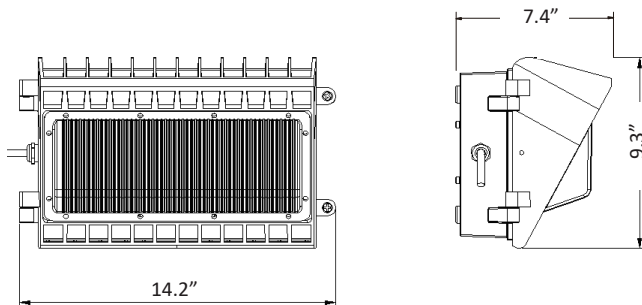

DRAWING

SPECIFICATION CHART

Model	BOLWP-XX-27V
Voltage	100-277VAC
Wattage	45W 70W
Replacement	100W 175W HPS/MH
Lumen Output	4500lm 6800lm
CRI	>82
PFC	>0.90
CCT	4000K 5000K
Working Temp.	-40°C to 40°C
Finish	Dark Bronze
Lens	Polycarbonate Optical Lens
Dimension	14.2"X9.3"X7.4"

PHOTOMETRIC SPEC

BLUE OCEAN LIGHTING™
BOLWP45W
 16' Mounting Height

Illuminance at a Distance

	Center Beam LUX	Beam Width	
2.7ft	1,135 LUX	5.7 ft	6.7 ft
5.3ft	295 LUX	11.2 ft	13.1 ft
8.0ft	129 LUX	16.9 ft	19.7 ft
10.7ft	72.3 LUX	22.6 ft	26.4 ft
13.3ft	46.8 LUX	28.1 ft	32.8 ft
16.0ft	32.3 LUX	33.9 ft	39.4 ft

■ Vert. Spread: 93.2°
 ■ Horiz. Spread: 101.9°

Mount Height: 16ft
 Grid Width: 96ft
 Total LLF: 0.69

PHOTOMETRIC SPEC

BLUE OCEAN LIGHTING™
BOLWP70W
 16' Mounting Height

Illuminance at a Distance

Distance	Center Beam LUX	Beam Width
2.7ft	1,656 LUX	5.7 ft 6.4 ft
5.3ft	430 LUX	11.2 ft 12.6 ft
8.0ft	189 LUX	16.8 ft 19.1 ft
10.7ft	105 LUX	22.5 ft 25.5 ft
13.3ft	68.2 LUX	28.0 ft 31.7 ft
16.0ft	47.2 LUX	33.7 ft 38.2 ft