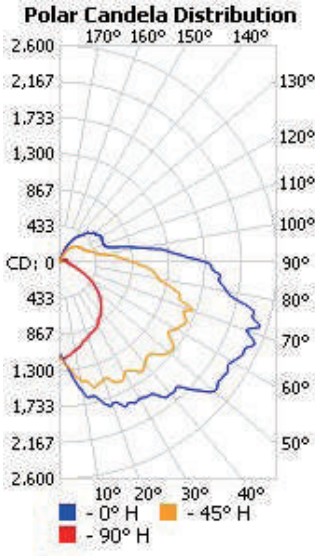

DRAWING

SPECIFICATION CHART

Model	BOLWP-XX-27V
Voltage	100-277VAC
Wattage	45W 70W
Replacement	100W 175W HPS/MH
Lumen Output	4500lm 6800lm
CRI	>82
PFC	>0.90
CCT	4000K 5000K
Working Temp.	-40°C to 40°C
Finish	Dark Bronze
Lens	Polycarbonate Optical Lens
Dimension	14.2"X9.3"X7.4"

ORDERING INFORMATION

Series No. BOLWP	Wattage 45W=45W 70W=70W	Voltage 27V=100-277VAC	CCT 40K=4000K 50K=5000K	Finish D=Dark Bronze	Sensor Blank=No Photocell P1=120V Photocell
----------------------------	--------------------------------------	----------------------------------	--------------------------------------	--------------------------------	--

PHOTOMETRIC SPEC

BLUE OCEAN LIGHTING™
BOLWP45W
 16' Mounting Height

Illuminance at a Distance

	Center Beam LUX	Beam Width	
2.7ft	1,135 LUX	5.7 ft	6.7 ft
5.3ft	295 LUX	11.2 ft	13.1 ft
8.0ft	129 LUX	16.9 ft	19.7 ft
10.7ft	72.3 LUX	22.6 ft	26.4 ft
13.3ft	46.8 LUX	28.1 ft	32.8 ft
16.0ft	32.3 LUX	33.9 ft	39.4 ft

■ Vert. Spread: 93.2°
 ■ Horiz. Spread: 101.9°

Mount Height: 16ft
 Grid Width: 96ft
 Total LLF: 0.69

PHOTOMETRIC SPEC

BLUE OCEAN LIGHTING™
BOLWP70W
 16' Mounting Height

Illuminance at a Distance

Distance	Center Beam LUX	Beam Width
2.7ft	1,656 LUX	5.7 ft 6.4 ft
5.3ft	430 LUX	11.2 ft 12.6 ft
8.0ft	189 LUX	16.8 ft 19.1 ft
10.7ft	105 LUX	22.5 ft 25.5 ft
13.3ft	68.2 LUX	28.0 ft 31.7 ft
16.0ft	47.2 LUX	33.7 ft 38.2 ft