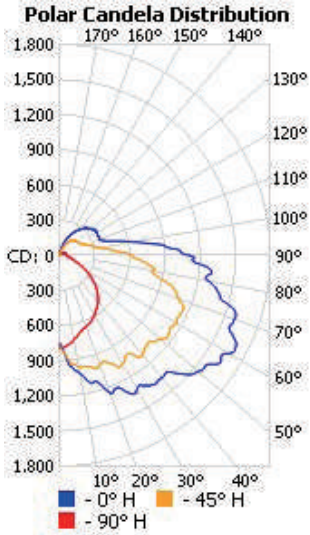

DRAWING

SPECIFICATION CHART

Model	BOLWP-XX-27V
Voltage	100-277VAC
Wattage	45W 70W
Replacement	100W 175W HPS/MH
Lumen Output	4500lm 6800lm
CRI	>82
PFC	>0.90
CCT	4000K 5000K
Working Temp.	-40°C to 40°C
Finish	Dark Bronze
Lens	Polycarbonate Optical Lens
Dimension	14.2"X9.3"X7.4"

ORDERING INFORMATION

Series No. BOLWP	Wattage 45W=45W 70W=70W	Voltage 27V=100-277VAC	CCT 40K=4000K 50K=5000K	Finish D=Dark Bronze	Sensor Blank=No Photocell P1=120V Photocell
----------------------------	--------------------------------------	----------------------------------	--------------------------------------	--------------------------------	--

PHOTOMETRIC SPEC

BLUE OCEAN LIGHTING™
BOLWP45W
 16' Mounting Height

Illuminance at a Distance

	Center Beam LUX	Beam Width	
2.7ft	1,135 LUX	5.7 ft	6.7 ft
5.3ft	295 LUX	11.2 ft	13.1 ft
8.0ft	129 LUX	16.9 ft	19.7 ft
10.7ft	72.3 LUX	22.6 ft	26.4 ft
13.3ft	46.8 LUX	28.1 ft	32.8 ft
16.0ft	32.3 LUX	33.9 ft	39.4 ft

■ Vert. Spread: 93.2°
 ■ Horiz. Spread: 101.9°

Mount Height: 16ft
 Grid Width: 96ft
 Total LLF: 0.69

PHOTOMETRIC SPEC

BLUE OCEAN LIGHTING™
BOLWP70W
 16' Mounting Height

Illuminance at a Distance

Distance	Center Beam LUX	Beam Width
2.7ft	1,656 LUX	5.7 ft 6.4 ft
5.3ft	430 LUX	11.2 ft 12.6 ft
8.0ft	189 LUX	16.8 ft 19.1 ft
10.7ft	105 LUX	22.5 ft 25.5 ft
13.3ft	68.2 LUX	28.0 ft 31.7 ft
16.0ft	47.2 LUX	33.7 ft 38.2 ft