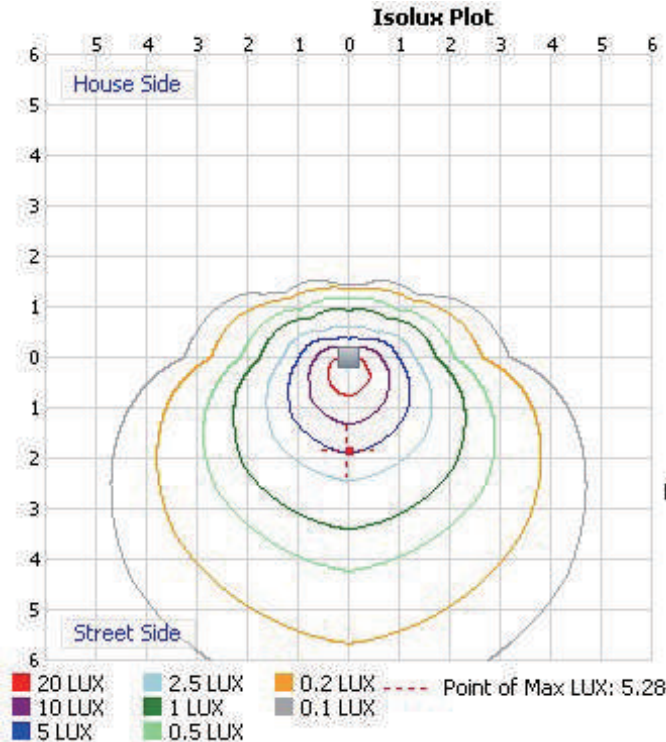

DRAWING

SPECIFICATION CHART

Model	BOLWP-XX-27V
Voltage	100-277VAC
Wattage	45W 70W
Replacement	100W 175W HPS/MH
Lumen Output	4500lm 6800lm
CRI	>82
PFC	>0.90
CCT	4000K 5000K
Working Temp.	-40°C to 40°C
Finish	Dark Bronze
Lens	Polycarbonate Optical Lens
Dimension	14.2"X9.3"X7.4"

PHOTOMETRIC SPEC

BLUE OCEAN LIGHTING™
BOLWP45W
 16' Mounting Height

Illuminance at a Distance

	Center Beam LUX	Beam Width	
2.7ft	1,135 LUX	5.7 ft	6.7 ft
5.3ft	295 LUX	11.2 ft	13.1 ft
8.0ft	129 LUX	16.9 ft	19.7 ft
10.7ft	72.3 LUX	22.6 ft	26.4 ft
13.3ft	46.8 LUX	28.1 ft	32.8 ft
16.0ft	32.3 LUX	33.9 ft	39.4 ft

■ Vert. Spread: 93.2°
 ■ Horiz. Spread: 101.9°

Mount Height: 16ft
 Grid Width: 96ft
 Total LLF: 0.69

PHOTOMETRIC SPEC

BLUE OCEAN LIGHTING™
BOLWP70W
 16' Mounting Height

Illuminance at a Distance

Distance	Center Beam LUX	Beam Width
2.7ft	1,656 LUX	5.7 ft 6.4 ft
5.3ft	430 LUX	11.2 ft 12.6 ft
8.0ft	189 LUX	16.8 ft 19.1 ft
10.7ft	105 LUX	22.5 ft 25.5 ft
13.3ft	68.2 LUX	28.0 ft 31.7 ft
16.0ft	47.2 LUX	33.7 ft 38.2 ft

■ Vert. Spread: 92.9°
 ■ Horiz. Spread: 100.0°