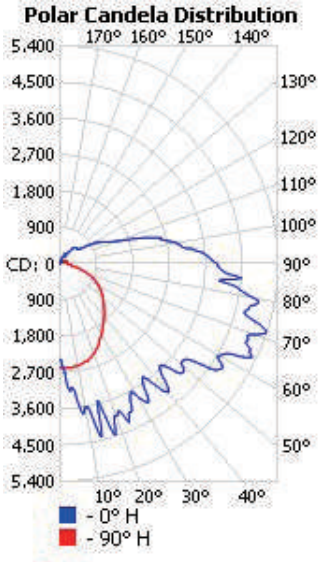

IP RATING
65

DRAWING

SPECIFICATION CHART

Model	BOLWP-XX-27V
Voltage	100-277VAC
Wattage	90W 135W
Replacement	250W 400W HPS/MH
Lumen Output	9000lm 13000lm
CRI	>82
PFC	>0.90
CCT	4000K 5000K
Working Temp.	-40°C to 40°C
Finish	Dark Bronze
Lens	Polycarbonate Optical Lens
Dimension	18.0"X9.8"X8.7"

ORDERING INFORMATION

Series No. BOLWP	Wattage 90W=90W 135W=135W	Voltage 27V=100-277VAC	CCT 40K=4000K 50K=5000K	Finish D=Dark Bronze	Sensor Blank=No Photocell P1=120V Photocell
----------------------------	--	----------------------------------	--------------------------------------	--------------------------------	--

PHOTOMETRIC SPEC

BLUE OCEAN LIGHTING™

BOLWP90W

16' Mounting Height

Illuminance at a Distance

	Center Beam LUX	Beam Width	
2.7ft	2,494 LUX	6.1 ft	4.5 ft
5.3ft	647 LUX	12.0 ft	8.8 ft
8.0ft	284 LUX	18.1 ft	13.2 ft
10.7ft	159 LUX	24.2 ft	17.7 ft
13.3ft	103 LUX	30.1 ft	22.0 ft
16.0ft	71.0 LUX	36.2 ft	26.4 ft

■ Vert. Spread: 97.0°
 ■ Horiz. Spread: 79.2°

PHOTOMETRIC SPEC

BLUE OCEAN LIGHTING™
BOLWP135W
 16' Mounting Height

Illuminance at a Distance

Distance (ft)	Center Beam LUX	Beam Width
2.7ft	3,499 LUX	6.5 ft x 5.0 ft
5.3ft	908 LUX	12.8 ft x 9.8 ft
8.0ft	399 LUX	19.4 ft x 14.8 ft
10.7ft	223 LUX	25.9 ft x 19.8 ft
13.3ft	144 LUX	32.2 ft x 24.5 ft
16.0ft	99.6 LUX	38.8 ft x 29.5 ft