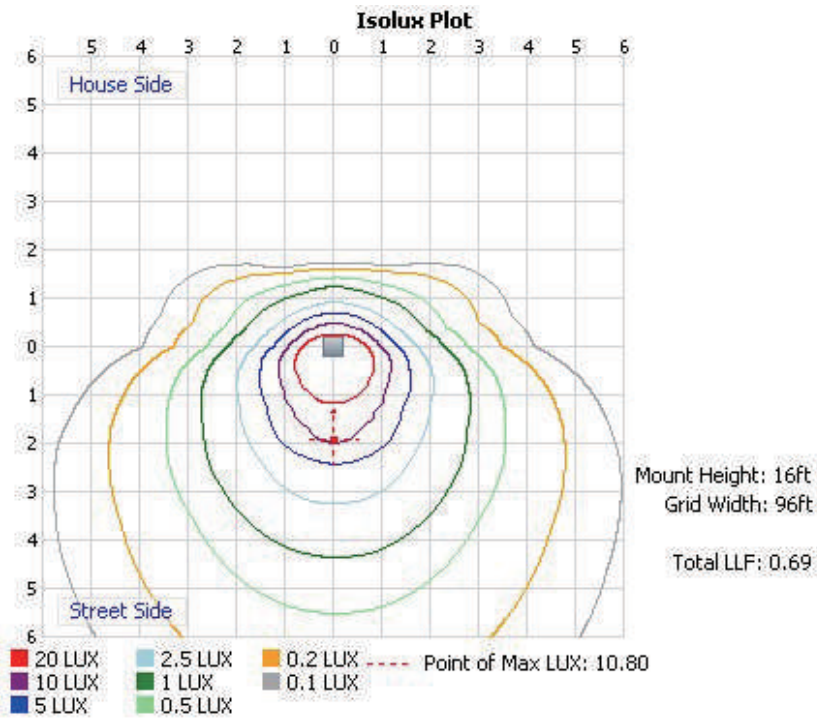

ORDERING INFORMATION

Series No. BOLWP	Wattage 90W=90W 135W=135W	Voltage 27V=100-277VAC	CCT 40K=4000K 50K=5000K	Finish D=Dark Bronze	Sensor Blank=No Photocell P1=120V Photocell
----------------------------	--	----------------------------------	--------------------------------------	--------------------------------	--

PHOTOMETRIC SPEC

BLUE OCEAN LIGHTING™

BOLWP90W

16' Mounting Height

Illuminance at a Distance

	Center Beam LUX	Beam Width	
2.7ft	2,494 LUX	6.1 ft	4.5 ft
5.3ft	647 LUX	12.0 ft	8.8 ft
8.0ft	284 LUX	18.1 ft	13.2 ft
10.7ft	159 LUX	24.2 ft	17.7 ft
13.3ft	103 LUX	30.1 ft	22.0 ft
16.0ft	71.0 LUX	36.2 ft	26.4 ft

■ Vert. Spread: 97.0°
 ■ Horiz. Spread: 79.2°

PHOTOMETRIC SPEC

BLUE OCEAN LIGHTING™
BOLWP135W
 16' Mounting Height

Illuminance at a Distance

Distance (ft)	Center Beam LUX	Beam Width
2.7ft	3,499 LUX	6.5 ft x 5.0 ft
5.3ft	908 LUX	12.8 ft x 9.8 ft
8.0ft	399 LUX	19.4 ft x 14.8 ft
10.7ft	223 LUX	25.9 ft x 19.8 ft
13.3ft	144 LUX	32.2 ft x 24.5 ft
16.0ft	99.6 LUX	38.8 ft x 29.5 ft

Vert. Spread: 100.9°
 Horiz. Spread: 85.4°