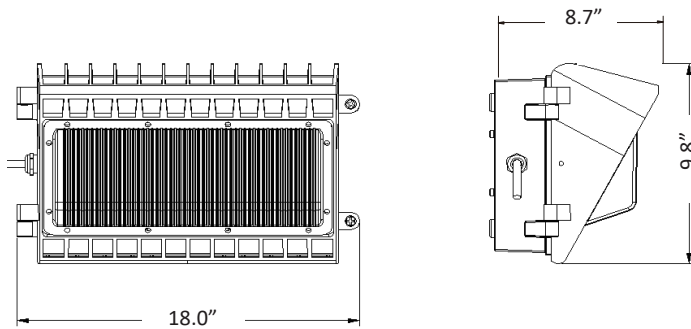

IP RATING
65

DRAWING

SPECIFICATION CHART

Model	BOLWP-XX-27V
Voltage	100-277VAC
Wattage	90W 135W
Replacement	250W 400W HPS/MH
Lumen Output	9000lm 13000lm
CRI	>82
PFC	>0.90
CCT	4000K 5000K
Working Temp.	-40°C to 40°C
Finish	Dark Bronze
Lens	Polycarbonate Optical Lens
Dimension	18.0"X9.8"X8.7"

ORDERING INFORMATION

Series No. BOLWP	Wattage 90W=90W 135W=135W	Voltage 27V=100-277VAC	CCT 40K=4000K 50K=5000K	Finish D=Dark Bronze	Sensor Blank=No Photocell P1=120V Photocell
----------------------------	--	----------------------------------	--------------------------------------	--------------------------------	--

PHOTOMETRIC SPEC

BLUE OCEAN LIGHTING™

BOLWP90W

16' Mounting Height

Illuminance at a Distance

	Center Beam LUX	Beam Width	
2.7ft	2,494 LUX	6.1 ft	4.5 ft
5.3ft	647 LUX	12.0 ft	8.8 ft
8.0ft	284 LUX	18.1 ft	13.2 ft
10.7ft	159 LUX	24.2 ft	17.7 ft
13.3ft	103 LUX	30.1 ft	22.0 ft
16.0ft	71.0 LUX	36.2 ft	26.4 ft

■ Vert. Spread: 97.0°
 ■ Horiz. Spread: 79.2°

PHOTOMETRIC SPEC

BLUE OCEAN LIGHTING™
BOLWP135W
 16' Mounting Height

Illuminance at a Distance

Distance (ft)	Center Beam LUX	Beam Width
2.7ft	3,499 LUX	6.5 ft x 5.0 ft
5.3ft	908 LUX	12.8 ft x 9.8 ft
8.0ft	399 LUX	19.4 ft x 14.8 ft
10.7ft	223 LUX	25.9 ft x 19.8 ft
13.3ft	144 LUX	32.2 ft x 24.5 ft
16.0ft	99.6 LUX	38.8 ft x 29.5 ft