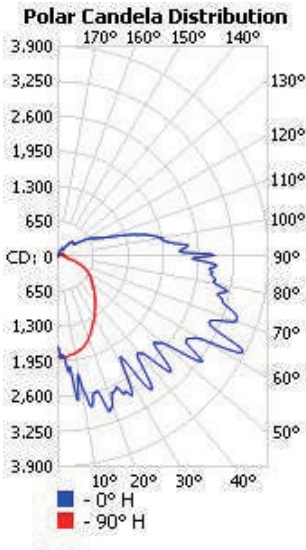

IP RATING
65

DRAWING

SPECIFICATION CHART

Model	BOLWP-XX-27V
Voltage	100-277VAC
Wattage	90W 135W
Replacement	250W 400W HPS/MH
Lumen Output	9000lm 13000lm
CRI	>82
PFC	>0.90
CCT	4000K 5000K
Working Temp.	-40°C to 40°C
Finish	Dark Bronze
Lens	Polycarbonate Optical Lens
Dimension	18.0"X9.8"X8.7"

ORDERING INFORMATION

Series No. BOLWP	Wattage 90W=90W 135W=135W	Voltage 27V=100-277VAC	CCT 40K=4000K 50K=5000K	Finish D=Dark Bronze	Sensor Blank=No Photocell P1=120V Photocell
----------------------------	--	----------------------------------	--------------------------------------	--------------------------------	--

PHOTOMETRIC SPEC

BLUE OCEAN LIGHTING™

BOLWP90W

16' Mounting Height

Illuminance at a Distance

	Center Beam LUX	Beam Width	
2.7ft	2,494 LUX	6.1 ft	4.5 ft
5.3ft	647 LUX	12.0 ft	8.8 ft
8.0ft	284 LUX	18.1 ft	13.2 ft
10.7ft	159 LUX	24.2 ft	17.7 ft
13.3ft	103 LUX	30.1 ft	22.0 ft
16.0ft	71.0 LUX	36.2 ft	26.4 ft

■ Vert. Spread: 97.0°
 ■ Horiz. Spread: 79.2°

PHOTOMETRIC SPEC

BLUE OCEAN LIGHTING™
BOLWP135W
 16' Mounting Height

Illuminance at a Distance

Distance (ft)	Center Beam LUX	Beam Width
2.7ft	3,499 LUX	6.5 ft x 5.0 ft
5.3ft	908 LUX	12.8 ft x 9.8 ft
8.0ft	399 LUX	19.4 ft x 14.8 ft
10.7ft	223 LUX	25.9 ft x 19.8 ft
13.3ft	144 LUX	32.2 ft x 24.5 ft
16.0ft	99.6 LUX	38.8 ft x 29.5 ft