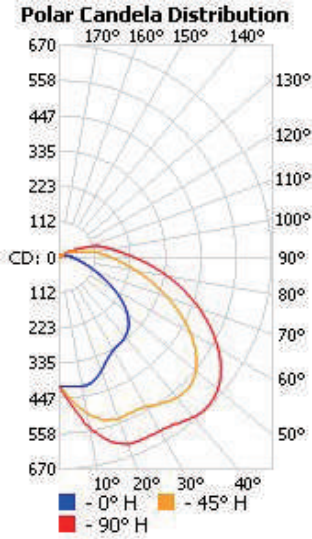

DRAWING

SPECIFICATION CHART

Model	BOLWM-XX
Voltage	120-277VAC
Wattage	17W
Replacement	50W HPS/MH
Lumen Output	1700lm
CRI	>82
PFC	>0.9
CCT	4000K 5000K
Finish	Dark Bronze
Installation	Wall Mount
Dimension	5.48" X 3.52" X 8.38"
Operating Temperature	-40~40°C

ORDERING INFORMATION

Series No. BOLWM	Wattage 17W=17W	Voltage 27V=120-277VAC	CCT 40K=4000K 50K=5000K	Finish D=Dark Bronze	Sensor P2=120-277V Photocell	Lens F=Frosted Lens
----------------------------	---------------------------	----------------------------------	--------------------------------------	--------------------------------	--	-------------------------------

PHOTOMETRIC SPEC

BLUE OCEAN LIGHTING™

BOLWM17W

8' Mounting Height

Illuminance at a Distance

Height	Center Beam LUX	Beam Width
1.3ft	2,605 LUX	6.0 ft 2.5 ft
2.7ft	604 LUX	12.5 ft 5.2 ft
4.0ft	275 LUX	18.6 ft 7.8 ft
5.3ft	157 LUX	24.6 ft 10.3 ft
6.7ft	98.1 LUX	31.1 ft 13.0 ft
8.0ft	68.8 LUX	37.1 ft 15.5 ft

■ Vert. Spread: 133.4°
 ■ Horiz. Spread: 88.3°

Mount Height: 8ft
 Grid Width: 48ft

Total LLF: 0.69

House Side