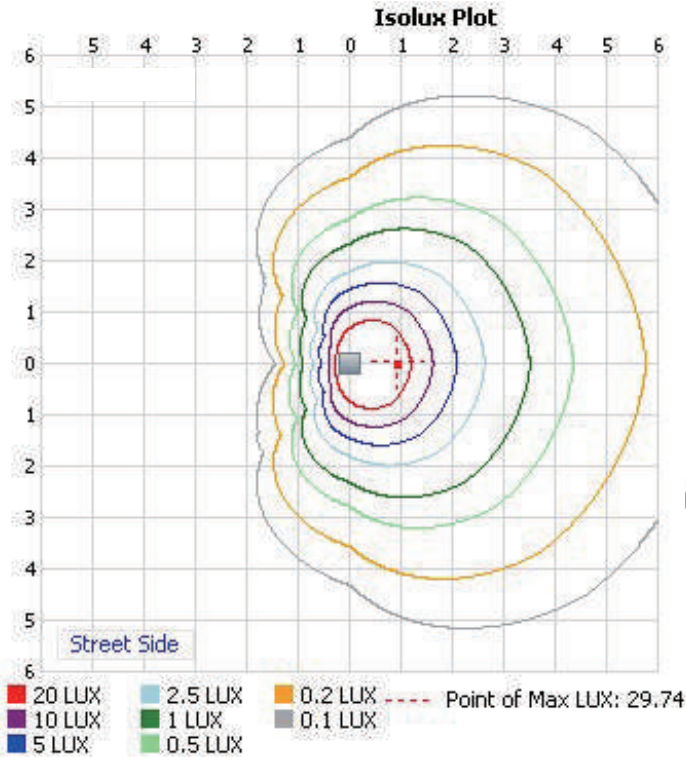

DRAWING

SPECIFICATION CHART

Model	BOLWM-XX
Voltage	120-277VAC
Wattage	17W
Replacement	50W HPS/MH
Lumen Output	1700lm
CRI	>82
PFC	>0.9
CCT	4000K 5000K
Finish	Dark Bronze
Installation	Wall Mount
Dimension	5.48" X 3.52" X 8.38"
Operating Temperature	-40~40°C

ORDERING INFORMATION

Series No. BOLWM	Wattage 17W=17W	Voltage 27V=120-277VAC	CCT 40K=4000K 50K=5000K	Finish D=Dark Bronze	Sensor P2=120-277V Photocell	Lens F=Frosted Lens
----------------------------	---------------------------	----------------------------------	--------------------------------------	--------------------------------	--	-------------------------------

PHOTOMETRIC SPEC

BLUE OCEAN LIGHTING™

BOLWM17W

8' Mounting Height

Illuminance at a Distance

Height	Center Beam LUX	Beam Width
1.3ft	2,605 LUX	6.0 ft 2.5 ft
2.7ft	604 LUX	12.5 ft 5.2 ft
4.0ft	275 LUX	18.6 ft 7.8 ft
5.3ft	157 LUX	24.6 ft 10.3 ft
6.7ft	98.1 LUX	31.1 ft 13.0 ft
8.0ft	68.8 LUX	37.1 ft 15.5 ft

■ Vert. Spread: 133.4°
 ■ Horiz. Spread: 88.3°

Mount Height: 8ft
 Grid Width: 48ft

Total LLF: 0.69

House Side