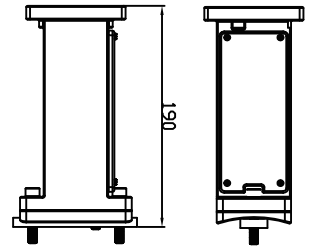

DRAWING

SPECIFICATION CHART

Model	BOLSBM120WHVL1M[1,2,3]XX
Voltage	200-480VAC
Wattage	120W
Replacement	320W HPS/MH
Lumen Output	14400-15600lm
Luminous Efficacy	120-130lm/W
CRI	>70
PFC	0.90
CCT	4000K 5000K 5700K
Light Distribution	85*150° (Type III)
Weight	16.5lbs
Finish	Black Magnesium Alloy
Operating Temp.	-40~40°C

ORDERING INFORMATION

Series No.	Wattage	Type	Lens	Mounting	CCT	Control	Protection
BOLSBM	120W=120W	HV=Type HV 200-480VAC	L1=85*150° Type III	M1=Split Fitter (Round Pole) M2=Direct Arm Pole M3=Trunnion	40=4000K 50=5000K 57=5700K	Blank=No Control	Blank=No Protection

MOUNTING TYPE A - ADJUSTABLE MOUNT

UNIT OF MEASUREMENT: MM

MOUNTING TYPE B - DIRECT MOUNT

UNIT OF MEASUREMENT: MM

MOUNTING TYPE C - TRUNNION MOUNT

UNIT OF MEASUREMENT: MM

ACCESSORIES

	D	A	B	C
A-1	60mm/2.36"	152.5mm/6.00"	152.5mm/6.00"	362mm/14.25"
A-2	60mm/2.36"	130mm/5.12"	130mm/5.12"	362mm/14.25"
A-3	60mm/2.36"	102mm/4.02"	102mm/4.02"	362mm/14.25"

	E	A	B	C	D
B-1	60mm/2.36"	178mm/7.00"	178mm/7.00"	216mm/8.50"	204mm/8.03"

	D	A	B	C
C-1	60mm/2.36"	178mm/7.00"	178mm/7.00"	153mm/6.02"
C-2	57mm/2.24"	180mm/7.09"	100mm/3.94"	203mm/7.99"

PHOTOMETRIC SPEC

BLUE OCEAN LIGHTING™
BOLSBM120WHLL1M150
20' Mounting Height