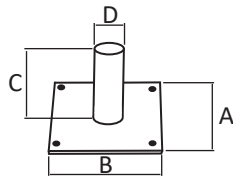

MOUNTING TYPE A - ADJUSTABLE MOUNT

UNIT OF MEASUREMENT: MM

MOUNTING TYPE B - DIRECT MOUNT

UNIT OF MEASUREMENT: MM

MOUNTING TYPE C - TRUNNION MOUNT

UNIT OF MEASUREMENT: MM

ACCESSORIES

	D	A	B	C
A-1	60mm/2.36"	152.5mm/6.00"	152.5mm/6.00"	362mm/14.25"
A-2	60mm/2.36"	130mm/5.12"	130mm/5.12"	362mm/14.25"
A-3	60mm/2.36"	102mm/4.02"	102mm/4.02"	362mm/14.25"

	E	A	B	C	D
B-1	60mm/2.36"	178mm/7.00"	178mm/7.00"	216mm/8.50"	204mm/8.03"

	D	A	B	C
C-1	60mm/2.36"	178mm/7.00"	178mm/7.00"	153mm/6.02"
C-2	57mm/2.24"	180mm/7.09"	100mm/3.94"	203mm/7.99"

PHOTOMETRIC SPEC

BLUE OCEAN LIGHTING™
BOLSBM120WHLL1M150
20' Mounting Height