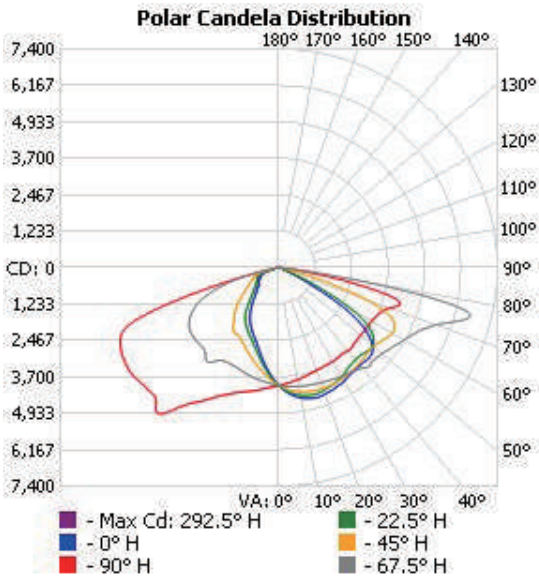

DRAWING

SPECIFICATION CHART

Model	BOLSBM120WHVL1M[1,2,3]XX
Voltage	200-480VAC
Wattage	120W
Replacement	320W HPS/MH
Lumen Output	14400-15600lm
Luminous Efficacy	120-130lm/W
CRI	>70
PFC	0.90
CCT	4000K 5000K 5700K
Light Distribution	85*150° (Type III)
Weight	16.5lbs
Finish	Black Magnesium Alloy
Operating Temp.	-40~40°C

MOUNTING TYPE A - ADJUSTABLE MOUNT

UNIT OF MEASUREMENT: MM

MOUNTING TYPE B - DIRECT MOUNT

UNIT OF MEASUREMENT: MM

MOUNTING TYPE C - TRUNNION MOUNT

UNIT OF MEASUREMENT: MM

ACCESSORIES

	D	A	B	C
A-1	60mm/2.36"	152.5mm/6.00"	152.5mm/6.00"	362mm/14.25"
A-2	60mm/2.36"	130mm/5.12"	130mm/5.12"	362mm/14.25"
A-3	60mm/2.36"	102mm/4.02"	102mm/4.02"	362mm/14.25"

	E	A	B	C	D
B-1	60mm/2.36"	178mm/7.00"	178mm/7.00"	216mm/8.50"	204mm/8.03"

	D	A	B	C
C-1	60mm/2.36"	178mm/7.00"	178mm/7.00"	153mm/6.02"
C-2	57mm/2.24"	180mm/7.09"	100mm/3.94"	203mm/7.99"

PHOTOMETRIC SPEC

BLUE OCEAN LIGHTING™
BOLSBM120WHLL1M150
20' Mounting Height

Illuminance at a Distance

Distance	Center Beam LUX	Beam Width
3.3ft	3,941 LUX	6.3 ft 23.7 ft
6.7ft	956 LUX	12.7 ft 48.1 ft
10.0ft	429 LUX	19.0 ft 71.8 ft
13.3ft	243 LUX	25.3 ft 95.5 ft
16.7ft	154 LUX	31.7 ft 119.9 ft
20.0ft	107 LUX	38.0 ft 143.6 ft