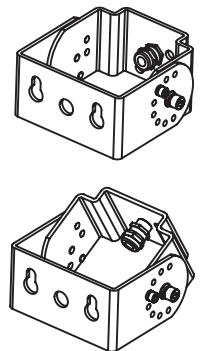

ORDERING INFORMATION

Series No.	Wattage	Type	Lens	Mounting	CCT	Control	Protection
BOLSBM	120W=120W	HV=Type HV 200-480VAC	L1=85*150° Type III	M1=Split Fitter (Round Pole) M2=Direct Arm Pole M3=Trunnion	40=4000K 50=5000K 57=5700K	Blank=No Control	Blank=No Protection

MOUNTING TYPE A - ADJUSTABLE MOUNT

UNIT OF MEASUREMENT: MM

MOUNTING TYPE B - DIRECT MOUNT

UNIT OF MEASUREMENT: MM

MOUNTING TYPE C - TRUNNION MOUNT

UNIT OF MEASUREMENT: MM

ACCESSORIES

	D	A	B	C
A-1	60mm/2.36"	152.5mm/6.00"	152.5mm/6.00"	362mm/14.25"
A-2	60mm/2.36"	130mm/5.12"	130mm/5.12"	362mm/14.25"
A-3	60mm/2.36"	102mm/4.02"	102mm/4.02"	362mm/14.25"

	E	A	B	C	D
B-1	60mm/2.36"	178mm/7.00"	178mm/7.00"	216mm/8.50"	204mm/8.03"

	D	A	B	C
C-1	60mm/2.36"	178mm/7.00"	178mm/7.00"	153mm/6.02"
C-2	57mm/2.24"	180mm/7.09"	100mm/3.94"	203mm/7.99"

PHOTOMETRIC SPEC

BLUE OCEAN LIGHTING™
BOLSBM120WHLL1M150
20' Mounting Height