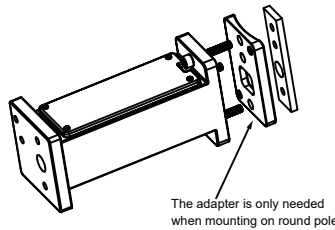

MOUNTING TYPE B - DIRECT MOUNT

UNIT OF MEASUREMENT: MM