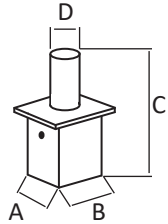

MOUNTING TYPE A - ADJUSTABLE MOUNT

UNIT OF MEASUREMENT: MM

MOUNTING TYPE B - DIRECT MOUNT

UNIT OF MEASUREMENT: MM

MOUNTING TYPE C - TRUNNION MOUNT

UNIT OF MEASUREMENT: MM

ACCESSORIES

	D	A	B	C
A-1	60mm/2.36"	152.5mm/6.00"	152.5mm/6.00"	362mm/14.25"
A-2	60mm/2.36"	130mm/5.12"	130mm/5.12"	362mm/14.25"
A-3	60mm/2.36"	102mm/4.02"	102mm/4.02"	362mm/14.25"

	E	A	B	C	D
B-1	60mm/2.36"	178mm/7.00"	178mm/7.00"	216mm/8.50"	204mm/8.03"

	D	A	B	C
C-1	60mm/2.36"	178mm/7.00"	178mm/7.00"	153mm/6.02"
C-2	57mm/2.24"	180mm/7.09"	100mm/3.94"	203mm/7.99"

PHOTOMETRIC SPEC

BLUE OCEAN LIGHTING™
BOLSBM120WHLL1M150
20' Mounting Height

Illuminance at a Distance

Distance	Center Beam LUX	Beam Width
3.3ft	3,941 LUX	6.3 ft 23.7 ft
6.7ft	956 LUX	12.7 ft 48.1 ft
10.0ft	429 LUX	19.0 ft 71.8 ft
13.3ft	243 LUX	25.3 ft 95.5 ft
16.7ft	154 LUX	31.7 ft 119.9 ft
20.0ft	107 LUX	38.0 ft 143.6 ft