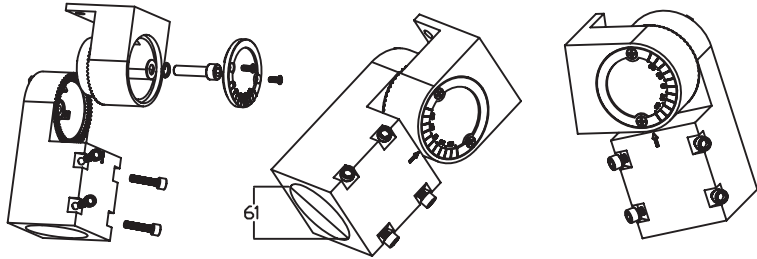

DRAWING

SPECIFICATION CHART

Model	BOLSBM120WHVL1M[1,2,3]XX
Voltage	200-480VAC
Wattage	120W
Replacement	320W HPS/MH
Lumen Output	14400-15600lm
Luminous Efficacy	120-130lm/W
CRI	>70
PFC	0.90
CCT	4000K 5000K 5700K
Light Distribution	85*150° (Type III)
Weight	16.5lbs
Finish	Black Magnesium Alloy
Operating Temp.	-40~40°C

ORDERING INFORMATION

Series No.	Wattage	Type	Lens	Mounting	CCT	Control	Protection
BOLSBM	120W=120W	HV=Type HV 200-480VAC	L1=85*150° Type III	M1=Split Fitter (Round Pole) M2=Direct Arm Pole M3=Trunnion	40=4000K 50=5000K 57=5700K	Blank=No Control	Blank=No Protection

MOUNTING TYPE A - ADJUSTABLE MOUNT

UNIT OF MEASUREMENT: MM

MOUNTING TYPE B - DIRECT MOUNT

UNIT OF MEASUREMENT: MM

MOUNTING TYPE C - TRUNNION MOUNT

UNIT OF MEASUREMENT: MM

ACCESSORIES

	D	A	B	C
A-1	60mm/2.36"	152.5mm/6.00"	152.5mm/6.00"	362mm/14.25"
A-2	60mm/2.36"	130mm/5.12"	130mm/5.12"	362mm/14.25"
A-3	60mm/2.36"	102mm/4.02"	102mm/4.02"	362mm/14.25"

	E	A	B	C	D
B-1	60mm/2.36"	178mm/7.00"	178mm/7.00"	216mm/8.50"	204mm/8.03"

	D	A	B	C
C-1	60mm/2.36"	178mm/7.00"	178mm/7.00"	153mm/6.02"
C-2	57mm/2.24"	180mm/7.09"	100mm/3.94"	203mm/7.99"

PHOTOMETRIC SPEC

BLUE OCEAN LIGHTING™
BOLSBM120WHLL1M150
20' Mounting Height