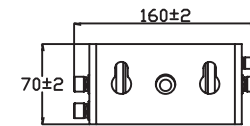

DRAWING

SPECIFICATION CHART

Model	BOLSBM120WHVL1M[1,2,3]XX
Voltage	200-480VAC
Wattage	120W
Replacement	320W HPS/MH
Lumen Output	14400-15600lm
Luminous Efficacy	120-130lm/W
CRI	>70
PFC	0.90
CCT	4000K 5000K 5700K
Light Distribution	85*150° (Type III)
Weight	16.5lbs
Finish	Black Magnesium Alloy
Operating Temp.	-40~40°C

MOUNTING TYPE A - ADJUSTABLE MOUNT

UNIT OF MEASUREMENT: MM

MOUNTING TYPE B - DIRECT MOUNT

UNIT OF MEASUREMENT: MM

MOUNTING TYPE C - TRUNNION MOUNT

UNIT OF MEASUREMENT: MM

ACCESSORIES

	D	A	B	C
A-1	60mm/2.36"	152.5mm/6.00"	152.5mm/6.00"	362mm/14.25"
A-2	60mm/2.36"	130mm/5.12"	130mm/5.12"	362mm/14.25"
A-3	60mm/2.36"	102mm/4.02"	102mm/4.02"	362mm/14.25"

	E	A	B	C	D
B-1	60mm/2.36"	178mm/7.00"	178mm/7.00"	216mm/8.50"	204mm/8.03"

	D	A	B	C
C-1	60mm/2.36"	178mm/7.00"	178mm/7.00"	153mm/6.02"
C-2	57mm/2.24"	180mm/7.09"	100mm/3.94"	203mm/7.99"

PHOTOMETRIC SPEC

BLUE OCEAN LIGHTING™
BOLSBM120WHLL1M150
20' Mounting Height

Illuminance at a Distance

Distance	Center Beam LUX	Beam Width
3.3ft	3,941 LUX	6.3 ft 23.7 ft
6.7ft	956 LUX	12.7 ft 48.1 ft
10.0ft	429 LUX	19.0 ft 71.8 ft
13.3ft	243 LUX	25.3 ft 95.5 ft
16.7ft	154 LUX	31.7 ft 119.9 ft
20.0ft	107 LUX	38.0 ft 143.6 ft