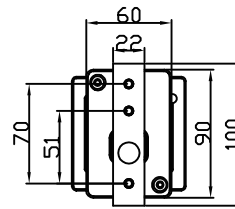

DRAWING

SPECIFICATION CHART

Model	BOLSBM120WHVL1M[1,2,3]XX
Voltage	200-480VAC
Wattage	120W
Replacement	320W HPS/MH
Lumen Output	14400-15600lm
Luminous Efficacy	120-130lm/W
CRI	>70
PFC	0.90
CCT	4000K 5000K 5700K
Light Distribution	85*150° (Type III)
Weight	16.5lbs
Finish	Black Magnesium Alloy
Operating Temp.	-40~40°C

ORDERING INFORMATION

Series No.	Wattage	Type	Lens	Mounting	CCT	Control	Protection
BOLSBM	120W=120W	HV=Type HV 200-480VAC	L1=85*150° Type III	M1=Split Fitter (Round Pole) M2=Direct Arm Pole M3=Trunnion	40=4000K 50=5000K 57=5700K	Blank=No Control	Blank=No Protection

MOUNTING TYPE A - ADJUSTABLE MOUNT

UNIT OF MEASUREMENT: MM

MOUNTING TYPE B - DIRECT MOUNT

UNIT OF MEASUREMENT: MM

MOUNTING TYPE C - TRUNNION MOUNT

UNIT OF MEASUREMENT: MM

ACCESSORIES

	D	A	B	C
A-1	60mm/2.36"	152.5mm/6.00"	152.5mm/6.00"	362mm/14.25"
A-2	60mm/2.36"	130mm/5.12"	130mm/5.12"	362mm/14.25"
A-3	60mm/2.36"	102mm/4.02"	102mm/4.02"	362mm/14.25"

	E	A	B	C	D
B-1	60mm/2.36"	178mm/7.00"	178mm/7.00"	216mm/8.50"	204mm/8.03"

	D	A	B	C
C-1	60mm/2.36"	178mm/7.00"	178mm/7.00"	153mm/6.02"
C-2	57mm/2.24"	180mm/7.09"	100mm/3.94"	203mm/7.99"

PHOTOMETRIC SPEC

BLUE OCEAN LIGHTING™
BOLSBM120WHLL1M150
20' Mounting Height