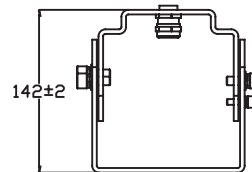

MOUNTING TYPE A - ADJUSTABLE MOUNT

UNIT OF MEASUREMENT: MM

MOUNTING TYPE B - DIRECT MOUNT

UNIT OF MEASUREMENT: MM

MOUNTING TYPE C - TRUNNION MOUNT

UNIT OF MEASUREMENT: MM

ACCESSORIES

	D	A	B	C
A-1	60mm/2.36"	152.5mm/6.00"	152.5mm/6.00"	362mm/14.25"
A-2	60mm/2.36"	130mm/5.12"	130mm/5.12"	362mm/14.25"
A-3	60mm/2.36"	102mm/4.02"	102mm/4.02"	362mm/14.25"

	E	A	B	C	D
B-1	60mm/2.36"	178mm/7.00"	178mm/7.00"	216mm/8.50"	204mm/8.03"

	D	A	B	C
C-1	60mm/2.36"	178mm/7.00"	178mm/7.00"	153mm/6.02"
C-2	57mm/2.24"	180mm/7.09"	100mm/3.94"	203mm/7.99"

PHOTOMETRIC SPEC

BLUE OCEAN LIGHTING™
BOLSBM120WHLL1M150
20' Mounting Height