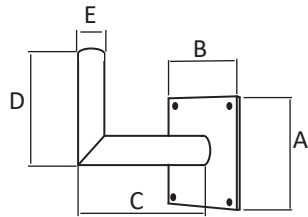

MOUNTING TYPE A - ADJUSTABLE MOUNT

UNIT OF MEASUREMENT: MM

MOUNTING TYPE B - DIRECT MOUNT

UNIT OF MEASUREMENT: MM

MOUNTING TYPE C - TRUNNION MOUNT

UNIT OF MEASUREMENT: MM

ACCESSORIES

	D	A	B	C
A-1	60mm/2.36"	152.5mm/6.00"	152.5mm/6.00"	362mm/14.25"
A-2	60mm/2.36"	130mm/5.12"	130mm/5.12"	362mm/14.25"
A-3	60mm/2.36"	102mm/4.02"	102mm/4.02"	362mm/14.25"

	E	A	B	C	D
B-1	60mm/2.36"	178mm/7.00"	178mm/7.00"	216mm/8.50"	204mm/8.03"

	D	A	B	C
C-1	60mm/2.36"	178mm/7.00"	178mm/7.00"	153mm/6.02"
C-2	57mm/2.24"	180mm/7.09"	100mm/3.94"	203mm/7.99"

PHOTOMETRIC SPEC

BLUE OCEAN LIGHTING™
BOLSBM120WHLL1M150
20' Mounting Height