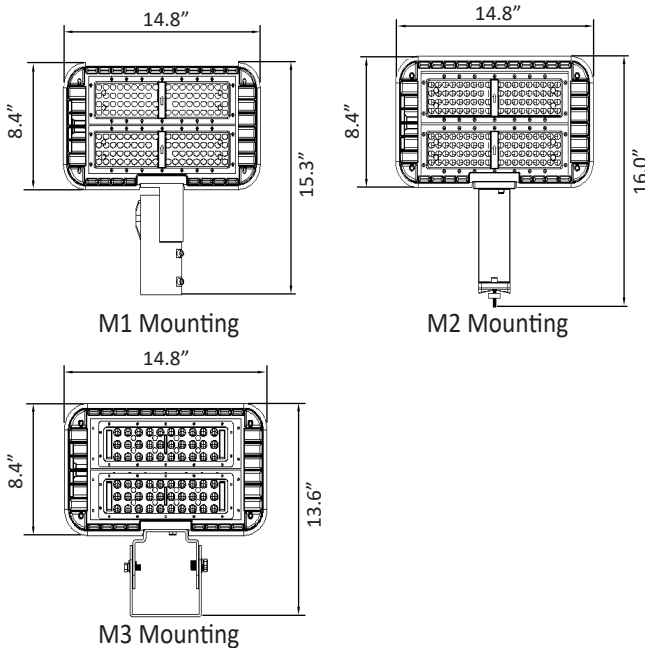

DRAWING

SPECIFICATION CHART

Model	BOLSBM120WHVL1M[1,2,3]XX
Voltage	200-480VAC
Wattage	120W
Replacement	320W HPS/MH
Lumen Output	14400-15600lm
Luminous Efficacy	120-130lm/W
CRI	>70
PFC	0.90
CCT	4000K 5000K 5700K
Light Distribution	85*150° (Type III)
Weight	16.5lbs
Finish	Black Magnesium Alloy
Operating Temp.	-40~40°C

ORDERING INFORMATION

Series No.	Wattage	Type	Lens	Mounting	CCT	Control	Protection
BOLSBM	120W=120W	HV=Type HV 200-480VAC	L1=85*150° Type III	M1=Split Fitter (Round Pole) M2=Direct Arm Pole M3=Trunnion	40=4000K 50=5000K 57=5700K	Blank=No Control	Blank=No Protection

MOUNTING TYPE A - ADJUSTABLE MOUNT

UNIT OF MEASUREMENT: MM

MOUNTING TYPE B - DIRECT MOUNT

UNIT OF MEASUREMENT: MM

MOUNTING TYPE C - TRUNNION MOUNT

UNIT OF MEASUREMENT: MM

ACCESSORIES

	D	A	B	C
A-1	60mm/2.36"	152.5mm/6.00"	152.5mm/6.00"	362mm/14.25"
A-2	60mm/2.36"	130mm/5.12"	130mm/5.12"	362mm/14.25"
A-3	60mm/2.36"	102mm/4.02"	102mm/4.02"	362mm/14.25"

Vert. Spread: 87.0°
Horiz. Spread: 148.9°

House Side

Mount Height: 20ft
Grid Width: 100ft

Total LLF: 1

Street Side