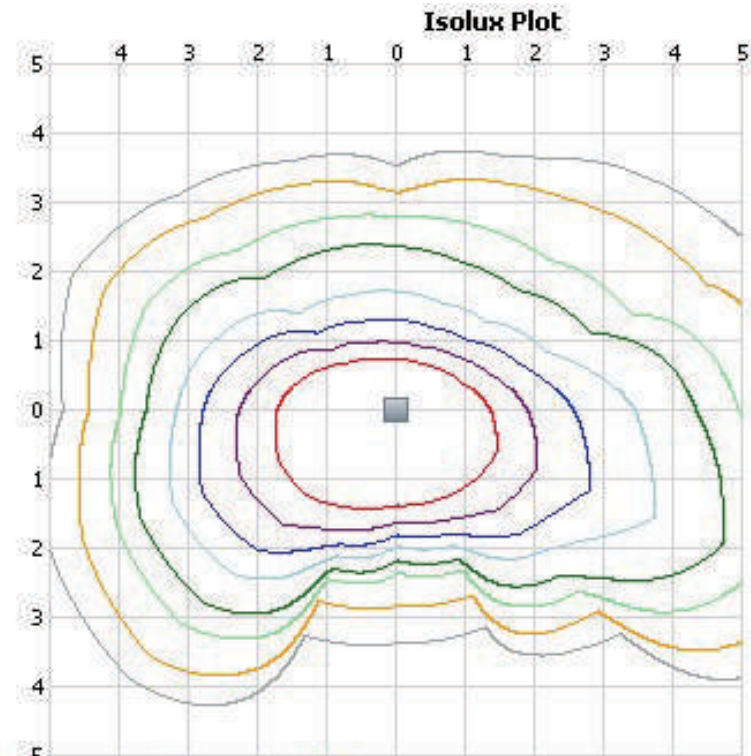

	E	A	B	C	D
B-1	60mm/2.36"	178mm/7.00"	178mm/7.00"	216mm/8.50"	204mm/8.03"

	D	A	B	C
C-1	60mm/2.36"	178mm/7.00"	178mm/7.00"	153mm/6.02"
C-2	57mm/2.24"	180mm/7.09"	100mm/3.94"	203mm/7.99"

PHOTOMETRIC SPEC

BLUE OCEAN LIGHTING™
BOLSBM120WHLL1M150
20' Mounting Height

Illuminance at a Distance

Distance	Center Beam LUX	Beam Width
3.3ft	3,941 LUX	6.3 ft 23.7 ft
6.7ft	956 LUX	12.7 ft 48.1 ft
10.0ft	429 LUX	19.0 ft 71.8 ft
13.3ft	243 LUX	25.3 ft 95.5 ft
16.7ft	154 LUX	31.7 ft 119.9 ft
20.0ft	107 LUX	38.0 ft 143.6 ft

Vert. Spread: 87.0°
Horiz. Spread: 148.9°

House Side

Mount Height: 20ft
Grid Width: 100ft

Total LLF: 1

Street Side