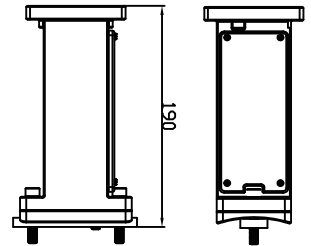

DRAWING

SPECIFICATION CHART

Model	BOLSBM120WHLL1M[1,2,3]XX
Voltage	100-277VAC
Wattage	120W
Replacement	320W HPS/MH
Lumen Output	14400-15600lm
Luminous Efficacy	120-130lm/W
CRI	>70
PFC	0.90
CCT	4000K 5000K 5700K
Light Distribution	85*150° (Type III)
Weight	16.5lbs
Finish	Black Magnesium Alloy
Operating Temp.	-40~40°C

ORDERING INFORMATION

Series No. BOLSBM	Wattage 120W=120W	Type HL=Type HL 100-277VAC	Lens L1=85*150° Type III	Mounting M1=Split Fitter (Round Pole) M2=Direct Arm Pole M3=Trunnion	CCT 40=4000K 50=5000K 57=5700K	Control Blank=No Control PC=Photocell*	Protection Blank=No Protection SP=Surge Protector*
-----------------------------	-----------------------------	---	------------------------------------	---	--	---	---

MOUNTING TYPE A - ADJUSTABLE MOUNT

UNIT OF MEASUREMENT: MM

MOUNTING TYPE B - DIRECT MOUNT

UNIT OF MEASUREMENT: MM

MOUNTING TYPE C - TRUNNION MOUNT

UNIT OF MEASUREMENT: MM

ACCESSORIES

	D	A	B	C
A-1	60mm/2.36"	152.5mm/6.00"	152.5mm/6.00"	362mm/14.25"
A-2	60mm/2.36"	130mm/5.12"	130mm/5.12"	362mm/14.25"
A-3	60mm/2.36"	102mm/4.02"	102mm/4.02"	362mm/14.25"

	E	A	B	C	D
B-1	60mm/2.36"	178mm/7.00"	178mm/7.00"	216mm/8.50"	204mm/8.03"

	D	A	B	C
C-1	60mm/2.36"	178mm/7.00"	178mm/7.00"	153mm/6.02"
C-2	57mm/2.24"	180mm/7.09"	100mm/3.94"	203mm/7.99"

PHOTOMETRIC SPEC

BLUE OCEAN LIGHTING™
BOLSBM120WHLL1M150
20' Mounting Height