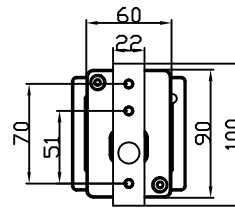

DRAWING

SPECIFICATION CHART

Model	BOLSBM120WHLL1M[1,2,3]XX
Voltage	100-277VAC
Wattage	120W
Replacement	320W HPS/MH
Lumen Output	14400-15600lm
Luminous Efficacy	120-130lm/W
CRI	>70
PFC	0.90
CCT	4000K 5000K 5700K
Light Distribution	85*150° (Type III)
Weight	16.5lbs
Finish	Black Magnesium Alloy
Operating Temp.	-40~40°C

ORDERING INFORMATION

Series No. BOLSBM	Wattage 120W=120W	Type HL=Type HL 100-277VAC	Lens L1=85*150° Type III	Mounting M1=Split Fitter (Round Pole) M2=Direct Arm Pole M3=Trunnion	CCT 40=4000K 50=5000K 57=5700K	Control Blank=No Control PC=Photocell*	Protection Blank=No Protection SP=Surge Protector*
-----------------------------	-----------------------------	---	------------------------------------	---	--	---	---

MOUNTING TYPE A - ADJUSTABLE MOUNT

UNIT OF MEASUREMENT: MM

MOUNTING TYPE B - DIRECT MOUNT

UNIT OF MEASUREMENT: MM

MOUNTING TYPE C - TRUNNION MOUNT

UNIT OF MEASUREMENT: MM

ACCESSORIES

	D	A	B	C
A-1	60mm/2.36"	152.5mm/6.00"	152.5mm/6.00"	362mm/14.25"
A-2	60mm/2.36"	130mm/5.12"	130mm/5.12"	362mm/14.25"
A-3	60mm/2.36"	102mm/4.02"	102mm/4.02"	362mm/14.25"

	E	A	B	C	D
B-1	60mm/2.36"	178mm/7.00"	178mm/7.00"	216mm/8.50"	204mm/8.03"

	D	A	B	C
C-1	60mm/2.36"	178mm/7.00"	178mm/7.00"	153mm/6.02"
C-2	57mm/2.24"	180mm/7.09"	100mm/3.94"	203mm/7.99"

PHOTOMETRIC SPEC

BLUE OCEAN LIGHTING™
BOLSBM120WHLL1M150
20' Mounting Height