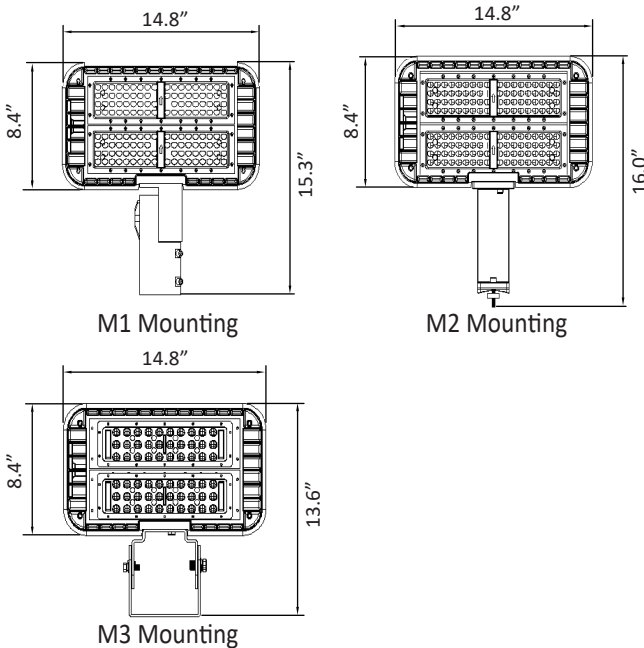

DRAWING

SPECIFICATION CHART

Model	BOLSBM120WHLL1M[1,2,3]XX
Voltage	100-277VAC
Wattage	120W
Replacement	320W HPS/MH
Lumen Output	14400-15600lm
Luminous Efficacy	120-130lm/W
CRI	>70
PFC	0.90
CCT	4000K 5000K 5700K
Light Distribution	85*150° (Type III)
Weight	16.5lbs
Finish	Black Magnesium Alloy
Operating Temp.	-40~40°C

ORDERING INFORMATION

Series No. BOLSBM	Wattage 120W=120W	Type HL=Type HL 100-277VAC	Lens L1=85*150° Type III	Mounting M1=Split Fitter (Round Pole) M2=Direct Arm Pole M3=Trunnion	CCT 40=4000K 50=5000K 57=5700K	Control Blank=No Control PC=Photocell*	Protection Blank=No Protection SP=Surge Protector*
-----------------------------	-----------------------------	---	------------------------------------	---	--	---	---

MOUNTING TYPE A - ADJUSTABLE MOUNT

UNIT OF MEASUREMENT: MM

MOUNTING TYPE B - DIRECT MOUNT

UNIT OF MEASUREMENT: MM

MOUNTING TYPE C - TRUNNION MOUNT

UNIT OF MEASUREMENT: MM

ACCESSORIES

	D	A	B	C
A-1	60mm/2.36"	152.5mm/6.00"	152.5mm/6.00"	362mm/14.25"
A-2	60mm/2.36"	130mm/5.12"	130mm/5.12"	362mm/14.25"
A-3	60mm/2.36"	102mm/4.02"	102mm/4.02"	362mm/14.25"

Vert. Spread: 87.0°
Horiz. Spread: 148.9°

House Side

Mount Height: 20ft
Grid Width: 100ft
Total LLF: 1

Street Side