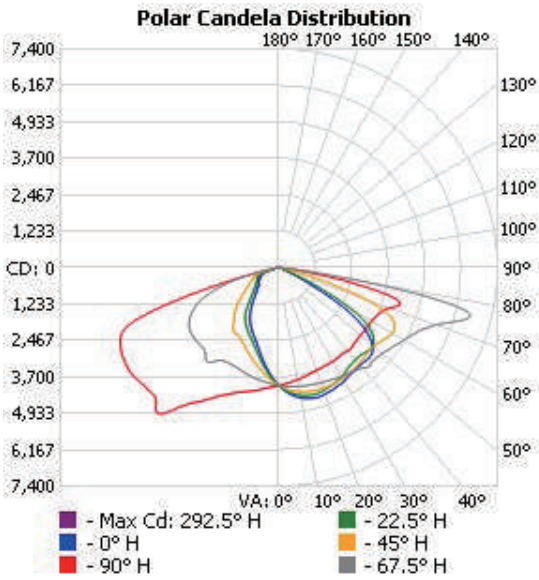

DRAWING

SPECIFICATION CHART

Model	BOLSBM120WHLL1M[1,2,3]XX
Voltage	100-277VAC
Wattage	120W
Replacement	320W HPS/MH
Lumen Output	14400-15600lm
Luminous Efficacy	120-130lm/W
CRI	>70
PFC	0.90
CCT	4000K 5000K 5700K
Light Distribution	85*150° (Type III)
Weight	16.5lbs
Finish	Black Magnesium Alloy
Operating Temp.	-40~40°C

MOUNTING TYPE A - ADJUSTABLE MOUNT

UNIT OF MEASUREMENT: MM

MOUNTING TYPE B - DIRECT MOUNT

UNIT OF MEASUREMENT: MM

MOUNTING TYPE C - TRUNNION MOUNT

UNIT OF MEASUREMENT: MM

ACCESSORIES

	D	A	B	C
A-1	60mm/2.36"	152.5mm/6.00"	152.5mm/6.00"	362mm/14.25"
A-2	60mm/2.36"	130mm/5.12"	130mm/5.12"	362mm/14.25"
A-3	60mm/2.36"	102mm/4.02"	102mm/4.02"	362mm/14.25"

	E	A	B	C	D
B-1	60mm/2.36"	178mm/7.00"	178mm/7.00"	216mm/8.50"	204mm/8.03"

	D	A	B	C
C-1	60mm/2.36"	178mm/7.00"	178mm/7.00"	153mm/6.02"
C-2	57mm/2.24"	180mm/7.09"	100mm/3.94"	203mm/7.99"

PHOTOMETRIC SPEC

BLUE OCEAN LIGHTING™
BOLSBM120WHLL1M150
20' Mounting Height

Illuminance at a Distance

Distance	Center Beam LUX	Beam Width
3.3ft	3,941 LUX	6.3 ft 23.7 ft
6.7ft	956 LUX	12.7 ft 48.1 ft
10.0ft	429 LUX	19.0 ft 71.8 ft
13.3ft	243 LUX	25.3 ft 95.5 ft
16.7ft	154 LUX	31.7 ft 119.9 ft
20.0ft	107 LUX	38.0 ft 143.6 ft