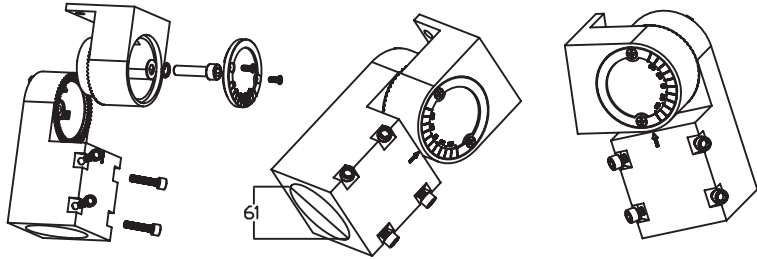

DRAWING

SPECIFICATION CHART

Model	BOLSBM120WHLL1M[1,2,3]XX
Voltage	100-277VAC
Wattage	120W
Replacement	320W HPS/MH
Lumen Output	14400-15600lm
Luminous Efficacy	120-130lm/W
CRI	>70
PFC	0.90
CCT	4000K 5000K 5700K
Light Distribution	85*150° (Type III)
Weight	16.5lbs
Finish	Black Magnesium Alloy
Operating Temp.	-40~40°C

ORDERING INFORMATION

Series No. BOLSBM	Wattage 120W=120W	Type HL=Type HL 100-277VAC	Lens L1=85*150° Type III	Mounting M1=Split Fitter (Round Pole) M2=Direct Arm Pole M3=Trunnion	CCT 40=4000K 50=5000K 57=5700K	Control Blank=No Control PC=Photocell*	Protection Blank=No Protection SP=Surge Protector*
-----------------------------	-----------------------------	---	------------------------------------	---	--	---	---

MOUNTING TYPE A - ADJUSTABLE MOUNT

UNIT OF MEASUREMENT: MM

MOUNTING TYPE B - DIRECT MOUNT

UNIT OF MEASUREMENT: MM

MOUNTING TYPE C - TRUNNION MOUNT

UNIT OF MEASUREMENT: MM

ACCESSORIES

	D	A	B	C
A-1	60mm/2.36"	152.5mm/6.00"	152.5mm/6.00"	362mm/14.25"
A-2	60mm/2.36"	130mm/5.12"	130mm/5.12"	362mm/14.25"
A-3	60mm/2.36"	102mm/4.02"	102mm/4.02"	362mm/14.25"

	E	A	B	C	D
B-1	60mm/2.36"	178mm/7.00"	178mm/7.00"	216mm/8.50"	204mm/8.03"

	D	A	B	C
C-1	60mm/2.36"	178mm/7.00"	178mm/7.00"	153mm/6.02"
C-2	57mm/2.24"	180mm/7.09"	100mm/3.94"	203mm/7.99"

PHOTOMETRIC SPEC

BLUE OCEAN LIGHTING™
BOLSBM120WHLL1M150
20' Mounting Height