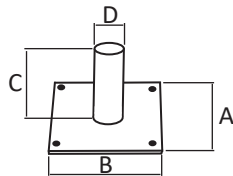

ORDERING INFORMATION

Series No. BOLSBM	Wattage 120W=120W	Type HL=Type HL 100-277VAC	Lens L1=85*150° Type III	Mounting M1=Split Fitter (Round Pole) M2=Direct Arm Pole M3=Trunnion	CCT 40=4000K 50=5000K 57=5700K	Control Blank=No Control PC=Photocell*	Protection Blank=No Protection SP=Surge Protector*
-----------------------------	-----------------------------	---	------------------------------------	---	--	---	---

MOUNTING TYPE A - ADJUSTABLE MOUNT

UNIT OF MEASUREMENT: MM

MOUNTING TYPE B - DIRECT MOUNT

UNIT OF MEASUREMENT: MM

MOUNTING TYPE C - TRUNNION MOUNT

UNIT OF MEASUREMENT: MM

ACCESSORIES

	D	A	B	C
A-1	60mm/2.36"	152.5mm/6.00"	152.5mm/6.00"	362mm/14.25"
A-2	60mm/2.36"	130mm/5.12"	130mm/5.12"	362mm/14.25"
A-3	60mm/2.36"	102mm/4.02"	102mm/4.02"	362mm/14.25"

	E	A	B	C	D
B-1	60mm/2.36"	178mm/7.00"	178mm/7.00"	216mm/8.50"	204mm/8.03"

	D	A	B	C
C-1	60mm/2.36"	178mm/7.00"	178mm/7.00"	153mm/6.02"
C-2	57mm/2.24"	180mm/7.09"	100mm/3.94"	203mm/7.99"

PHOTOMETRIC SPEC

BLUE OCEAN LIGHTING™
BOLSBM120WHLL1M150
20' Mounting Height