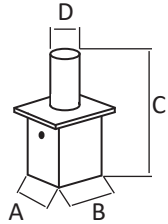

ORDERING INFORMATION

Series No. BOLSBM	Wattage 120W=120W	Type HL=Type HL 100-277VAC	Lens L1=85*150° Type III	Mounting M1=Split Fitter (Round Pole) M2=Direct Arm Pole M3=Trunnion	CCT 40=4000K 50=5000K 57=5700K	Control Blank=No Control PC=Photocell*	Protection Blank=No Protection SP=Surge Protector*
-----------------------------	-----------------------------	---	------------------------------------	---	--	---	---

MOUNTING TYPE A - ADJUSTABLE MOUNT

UNIT OF MEASUREMENT: MM

MOUNTING TYPE B - DIRECT MOUNT

UNIT OF MEASUREMENT: MM

MOUNTING TYPE C - TRUNNION MOUNT

UNIT OF MEASUREMENT: MM

ACCESSORIES

	D	A	B	C
A-1	60mm/2.36"	152.5mm/6.00"	152.5mm/6.00"	362mm/14.25"
A-2	60mm/2.36"	130mm/5.12"	130mm/5.12"	362mm/14.25"
A-3	60mm/2.36"	102mm/4.02"	102mm/4.02"	362mm/14.25"

	E	A	B	C	D
B-1	60mm/2.36"	178mm/7.00"	178mm/7.00"	216mm/8.50"	204mm/8.03"

	D	A	B	C
C-1	60mm/2.36"	178mm/7.00"	178mm/7.00"	153mm/6.02"
C-2	57mm/2.24"	180mm/7.09"	100mm/3.94"	203mm/7.99"

PHOTOMETRIC SPEC

BLUE OCEAN LIGHTING™
BOLSBM120WHLL1M150
20' Mounting Height

Illuminance at a Distance

Distance	Center Beam LUX	Beam Width
3.3ft	3,941 LUX	6.3 ft 23.7 ft
6.7ft	956 LUX	12.7 ft 48.1 ft
10.0ft	429 LUX	19.0 ft 71.8 ft
13.3ft	243 LUX	25.3 ft 95.5 ft
16.7ft	154 LUX	31.7 ft 119.9 ft
20.0ft	107 LUX	38.0 ft 143.6 ft