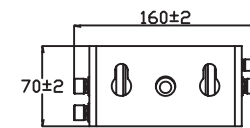

DRAWING

SPECIFICATION CHART

Model	BOLSBM120WHLL1M[1,2,3]XX
Voltage	100-277VAC
Wattage	120W
Replacement	320W HPS/MH
Lumen Output	14400-15600lm
Luminous Efficacy	120-130lm/W
CRI	>70
PFC	0.90
CCT	4000K 5000K 5700K
Light Distribution	85*150° (Type III)
Weight	16.5lbs
Finish	Black Magnesium Alloy
Operating Temp.	-40~40°C

ORDERING INFORMATION

Series No. BOLSBM	Wattage 120W=120W	Type HL=Type HL 100-277VAC	Lens L1=85*150° Type III	Mounting M1=Split Fitter (Round Pole) M2=Direct Arm Pole M3=Trunnion	CCT 40=4000K 50=5000K 57=5700K	Control Blank=No Control PC=Photocell*	Protection Blank=No Protection SP=Surge Protector*
-----------------------------	-----------------------------	---	------------------------------------	---	--	---	---

MOUNTING TYPE A - ADJUSTABLE MOUNT

UNIT OF MEASUREMENT: MM

MOUNTING TYPE B - DIRECT MOUNT

UNIT OF MEASUREMENT: MM

MOUNTING TYPE C - TRUNNION MOUNT

UNIT OF MEASUREMENT: MM

ACCESSORIES

	D	A	B	C
A-1	60mm/2.36"	152.5mm/6.00"	152.5mm/6.00"	362mm/14.25"
A-2	60mm/2.36"	130mm/5.12"	130mm/5.12"	362mm/14.25"
A-3	60mm/2.36"	102mm/4.02"	102mm/4.02"	362mm/14.25"

	E	A	B	C	D
B-1	60mm/2.36"	178mm/7.00"	178mm/7.00"	216mm/8.50"	204mm/8.03"

	D	A	B	C
C-1	60mm/2.36"	178mm/7.00"	178mm/7.00"	153mm/6.02"
C-2	57mm/2.24"	180mm/7.09"	100mm/3.94"	203mm/7.99"

PHOTOMETRIC SPEC

BLUE OCEAN LIGHTING™
BOLSBM120WHLL1M150
20' Mounting Height