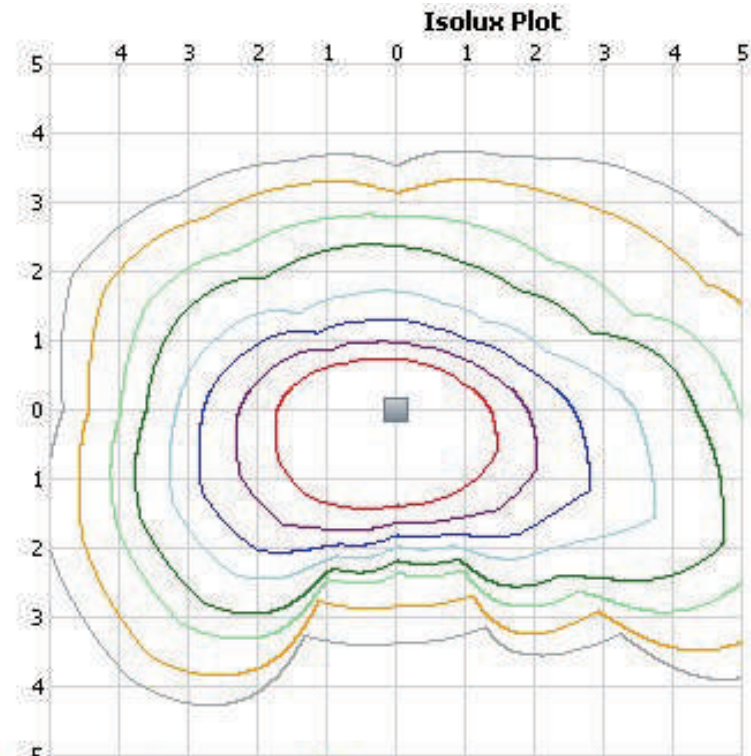

	E	A	B	C	D
B-1	60mm/2.36"	178mm/7.00"	178mm/7.00"	216mm/8.50"	204mm/8.03"

	D	A	B	C
C-1	60mm/2.36"	178mm/7.00"	178mm/7.00"	153mm/6.02"
C-2	57mm/2.24"	180mm/7.09"	100mm/3.94"	203mm/7.99"

PHOTOMETRIC SPEC

BLUE OCEAN LIGHTING™
BOLSBM120WHLL1M150
20' Mounting Height

Illuminance at a Distance

Distance	Center Beam LUX	Beam Width
3.3ft	3,941 LUX	6.3 ft 23.7 ft
6.7ft	956 LUX	12.7 ft 48.1 ft
10.0ft	429 LUX	19.0 ft 71.8 ft
13.3ft	243 LUX	25.3 ft 95.5 ft
16.7ft	154 LUX	31.7 ft 119.9 ft
20.0ft	107 LUX	38.0 ft 143.6 ft

Vert. Spread: 87.0°
Horiz. Spread: 148.9°

House Side

Mount Height: 20ft
Grid Width: 100ft
Total LLF: 1

Street Side