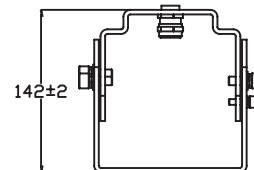

MOUNTING TYPE A - ADJUSTABLE MOUNT

UNIT OF MEASUREMENT: MM

MOUNTING TYPE B - DIRECT MOUNT

UNIT OF MEASUREMENT: MM

MOUNTING TYPE C - TRUNNION MOUNT

UNIT OF MEASUREMENT: MM

ACCESSORIES

	D	A	B	C
A-1	60mm/2.36"	152.5mm/6.00"	152.5mm/6.00"	362mm/14.25"
A-2	60mm/2.36"	130mm/5.12"	130mm/5.12"	362mm/14.25"
A-3	60mm/2.36"	102mm/4.02"	102mm/4.02"	362mm/14.25"

	E	A	B	C	D
B-1	60mm/2.36"	178mm/7.00"	178mm/7.00"	216mm/8.50"	204mm/8.03"

	D	A	B	C
C-1	60mm/2.36"	178mm/7.00"	178mm/7.00"	153mm/6.02"
C-2	57mm/2.24"	180mm/7.09"	100mm/3.94"	203mm/7.99"

PHOTOMETRIC SPEC

BLUE OCEAN LIGHTING™
BOLSBM120WHLL1M150
20' Mounting Height