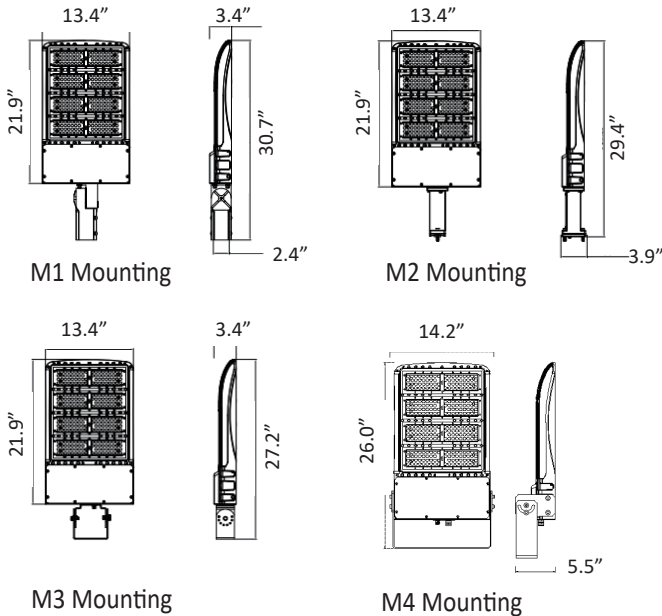

LED SHOEBOX LIGHT BOLSBB

DESCRIPTION

Being an ideal replacement for conventional metal halide and high pressure sodium lighting fixtures, Blue Ocean's SBB Shoebox fixture considerably increases the energy efficiency, visibility and safety in outdoor applications such as: outdoor basketball courts, tennis courts, sports stadiums, school playgrounds, parking lots, roadways and parks. Utilizing high quality PHILIP LUMILEDS LED modules, superior tempered glass optics and high performance driver, this Shoe Box series is guaranteed to deliver high lumen efficiency, buzz and flicker free light and excellent colour uniformity. Product features slim design and easy installation with four mounting options for various applications. The fixture is IP65 rated to be installed in damp or wet locations and can operate against climate changes without cracking or peeling. Heat dissipation is optimized with an integral secondary heat sink.

DRAWING

SPECIFICATION CHART

Model	BOLSBB300WHVL1M[1,2,3,4]XX
Voltage	200-480VAC 50/60Hz
Wattage	300W
Replacement	1000W HPS/MH
Lumen Output	36000-41000lm
Luminous Efficacy	120-135Lm/W
CRI	>70
PFC	0.90
CCT	4000K 5000K 5700K
Light Distribution	85*150° (Type III)
Weight	24.4lbs
Housing	Aluminum Alloy
Operating Temp.	-40~40°C

ORDERING INFORMATION

Series No. BOLSBB	Wattage 300W=300W	Type HV=Type HV 200-480VAC	Lens L1=85*150° Type III	Mounting M1=Split Fitter (Round Pole) M2=Direct Arm Pole M3=Trunnion M4=Yoke*	CCT 40=4000K 50=5000K 57=5700K
-----------------------------	-----------------------------	---	------------------------------------	---	--

PHOTOMETRIC SPEC

BLUE OCEAN LIGHTING™
BOLSBB300WHVL1M130
 30' Mounting Height

Illuminance at a Distance

	Center Beam LUX	Beam Width	
5.0ft	4,452 LUX	9.0 ft	24.6 ft
10.0ft	1,113 LUX	17.9 ft	49.3 ft
15.0ft	495 LUX	26.9 ft	73.9 ft
20.0ft	278 LUX	35.9 ft	98.5 ft
25.0ft	178 LUX	44.9 ft	123.1 ft
30.0ft	124 LUX	53.8 ft	147.8 ft