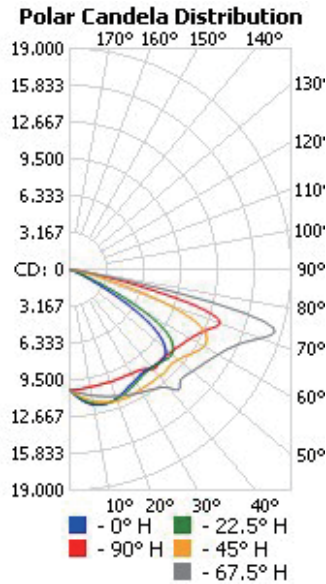

DRAWING

SPECIFICATION CHART

Model	BOLSBB300WHVL1M[1,2,3,4]XX
Voltage	200-480VAC 50/60Hz
Wattage	300W
Replacement	1000W HPS/MH
Lumen Output	36000-41000lm
Luminous Efficacy	120-135Lm/W
CRI	>70
PFC	0.90
CCT	4000K 5000K 5700K
Light Distribution	85*150° (Type III)
Weight	24.4lbs
Housing	Aluminum Alloy
Operating Temp.	-40~40°C

PHOTOMETRIC SPEC

BLUE OCEAN LIGHTING™
BOLSBB300WHVL1M130
 30' Mounting Height

Illuminance at a Distance

	Center Beam LUX	Beam Width	
5.0ft	4,452 LUX	9.0 ft	24.6 ft
10.0ft	1,113 LUX	17.9 ft	49.3 ft
15.0ft	495 LUX	26.9 ft	73.9 ft
20.0ft	278 LUX	35.9 ft	98.5 ft
25.0ft	178 LUX	44.9 ft	123.1 ft
30.0ft	124 LUX	53.8 ft	147.8 ft

Vert. Spread: 83.8°
 Horiz. Spread: 135.8°