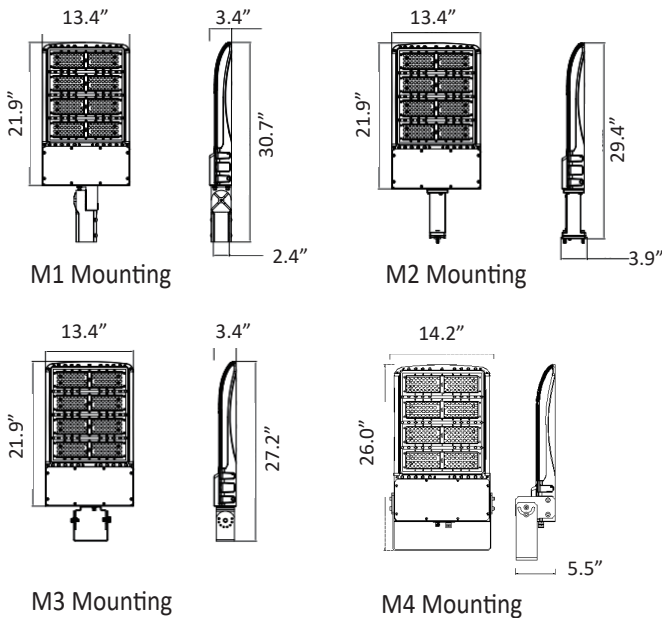

# LED SHOEBOX LIGHT BOLSBB

## DESCRIPTION

Being an ideal replacement for conventional metal halide and high pressure sodium lighting fixtures, Blue Ocean's SBB Shoebox fixture considerably increases the energy efficiency, visibility and safety in outdoor applications such as: outdoor basketball courts, tennis courts, sports stadiums, school playgrounds, parking lots, roadways and parks. Utilizing high quality PHILIP LUMILEDS LED modules, superior tempered glass optics and high performance driver, this Shoe Box series is guaranteed to deliver high lumen efficiency, buzz and flicker free light and excellent colour uniformity. Product features slim design and easy installation with four mounting options for various applications. The fixture is IP65 rated to be installed in damp or wet locations and can operate against climate changes without cracking or peeling. Heat dissipation is optimized with an integral secondary heat sink.

## DRAWING

**PHOTOMETRIC SPEC**

**BLUE OCEAN LIGHTING™**  
**BOLSBB300WL1M130**  
30' Mounting Height

**Polar Candela Distribution**

**Illuminance at a Distance**

	Center Beam LUX	Beam Width	
5.0ft	<b>4,452 LUX</b>	<b>9.0 ft</b>	<b>24.6 ft</b>
10.0ft	<b>1,113 LUX</b>	<b>17.9 ft</b>	<b>49.3 ft</b>
15.0ft	<b>495 LUX</b>	<b>26.9 ft</b>	<b>73.9 ft</b>
20.0ft	<b>278 LUX</b>	<b>35.9 ft</b>	<b>98.5 ft</b>
25.0ft	<b>178 LUX</b>	<b>44.9 ft</b>	<b>123.1 ft</b>
30.0ft	<b>124 LUX</b>	<b>53.8 ft</b>	<b>147.8 ft</b>