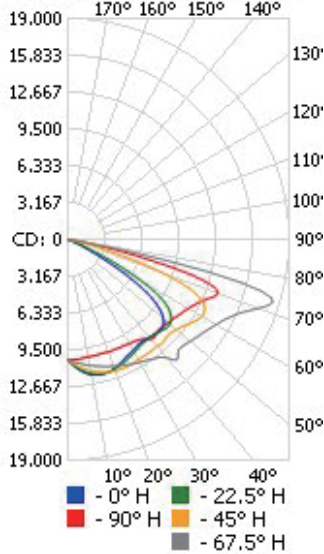

## DRAWING

## SPECIFICATION CHART

Model	BOLSBB300WL1M[1,2,3,4]XX
Voltage	100-277VAC 50/60Hz
Wattage	300W
Replacement	1000W HPS/MH
Lumen Output	36000-41000lm
Luminous Efficacy	120-135Lm/W
CRI	>70
PFC	0.90
CCT	3000K   3500K   4000K   5000K   5700K
Light Distribution	85*150° (Type III)
Weight	24.4lbs
Housing	Aluminum Alloy
Operating Temp.	-40~40°C

## ORDERING INFORMATION

<b>Series No.</b> BOLSBB	<b>Wattage</b> 300W=300W	<b>Lens</b> L1=85*150° Type III	<b>Mounting</b> M1=Split Fitter (Round Pole) M2=Direct Arm Pole M3=Trunnion M4=Yoke*	<b>CCT</b> 30=3000K 35=3500K 40=4000K 50=5000K 57=5700K	<b>Control</b> Blank=No Control PC=Photocell*	<b>Protection</b> Blank=No Protection SP=Surge Protector*
-----------------------------	-----------------------------	------------------------------------	--	--	---	---

**PHOTOMETRIC SPEC**

**BLUE OCEAN LIGHTING™**  
**BOLSBB300WL1M130**  
30' Mounting Height

**Polar Candela Distribution**

**Illuminance at a Distance**

	Center Beam LUX	Beam Width	
5.0ft	<b>4,452 LUX</b>	<b>9.0 ft</b>	<b>24.6 ft</b>
10.0ft	<b>1,113 LUX</b>	<b>17.9 ft</b>	<b>49.3 ft</b>
15.0ft	<b>495 LUX</b>	<b>26.9 ft</b>	<b>73.9 ft</b>
20.0ft	<b>278 LUX</b>	<b>35.9 ft</b>	<b>98.5 ft</b>
25.0ft	<b>178 LUX</b>	<b>44.9 ft</b>	<b>123.1 ft</b>
30.0ft	<b>124 LUX</b>	<b>53.8 ft</b>	<b>147.8 ft</b>