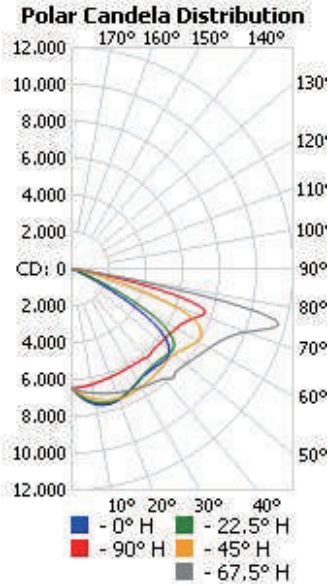

DRAWING

SPECIFICATION CHART

Model	BOLSBB185WL1M[1,2,3,4]XX
Voltage	100-277VAC 50/60Hz
Wattage	185W
Replacement	400W HPS/MH
Lumen Output	24050-26825lm
Luminous Efficacy	130-145Lm/W
CRI	>70
PFC	0.90
CCT	3000K 3500K 4000K 5000K 5700K
Light Distribution	85*150° (Type III)
Weight	22.8lbs
Housing	Aluminum Alloy
Operating Temp.	-40~40°C

ORDERING INFORMATION

Series No. BOLSBB	Wattage 185W=185W	Lens L1=85*150° Type III	Mounting M1=Split Fitter (Round Pole) M2=Direct Arm Pole M3=Trunnion M4=Yoke*	CCT 30=3000K 35=3500K 40=4000K 50=5000K 57=5700K	Control Blank=No Control PC=Photocell*	Protection Blank=No Protection SP=Surge Protector*
-----------------------------	-----------------------------	------------------------------------	--	--	---	---

BLUE OCEAN LIGHTING™

BOLSBB185WL1M130

30' Mounting Height

Illuminance at a Distance

	Center Beam LUX	Beam Width	
5.0ft	2,792 LUX	8.0 ft	25.4 ft
10.0ft	698 LUX	15.9 ft	50.8 ft
15.0ft	310 LUX	23.9 ft	76.3 ft
20.0ft	174 LUX	31.9 ft	101.7 ft
25.0ft	112 LUX	39.8 ft	127.1 ft
30.0ft	77.5 LUX	47.8 ft	152.5 ft

■ Vert. Spread: 77.1°
■ Horiz. Spread: 137.1°