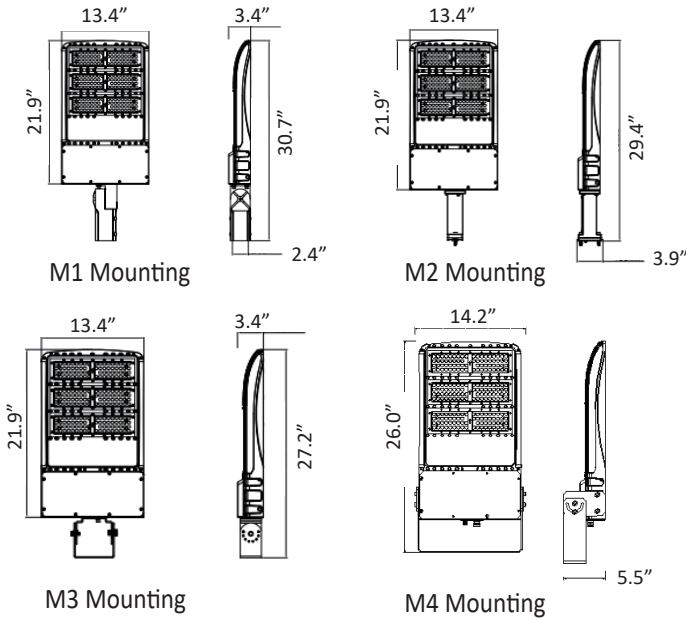

LED SHOEBOX LIGHT BOLSBB

DESCRIPTION

Being an ideal replacement for conventional metal halide and high pressure sodium lighting fixtures, Blue Ocean's SBB Shoebox fixture considerably increases the energy efficiency, visibility and safety in outdoor applications such as: outdoor basketball courts, tennis courts, sports stadiums, school playgrounds, parking lots, roadways and parks. Utilizing high quality PHILIP LUMILEDS LED modules, superior tempered glass optics and high performance driver, this Shoe Box series is guaranteed to deliver high lumen efficiency, buzz and flicker free light and excellent colour uniformity. Product features slim design and easy installation with four mounting options for various applications. The fixture is IP65 rated to be installed in damp or wet locations and can operate against climate changes without cracking or peeling. Heat dissipation is optimized with an integral secondary heat sink.

DRAWING

SPECIFICATION CHART

Model	BOLSBB185WL1M[1,2,3,4]XX
Voltage	100-277VAC 50/60Hz
Wattage	185W
Replacement	400W HPS/MH
Lumen Output	24050-26825lm
Luminous Efficacy	130-145Lm/W
CRI	>70
PFC	0.90
CCT	3000K 3500K 4000K 5000K 5700K
Light Distribution	85*150° (Type III)
Weight	22.8lbs
Housing	Aluminum Alloy
Operating Temp.	-40~40°C

ORDERING INFORMATION

Series No. BOLSBB	Wattage 185W=185W	Lens L1=85*150° Type III	Mounting M1=Split Fitter (Round Pole) M2=Direct Arm Pole M3=Trunnion M4=Yoke*	CCT 30=3000K 35=3500K 40=4000K 50=5000K 57=5700K	Control Blank=No Control PC=Photocell*	Protection Blank=No Protection SP=Surge Protector*
-----------------------------	-----------------------------	------------------------------------	--	--	---	---

BLUE OCEAN LIGHTING™

BOLSBB185WL1M130

30' Mounting Height

Illuminance at a Distance

	Center Beam LUX	Beam Width	
5.0ft	2,792 LUX	8.0 ft	25.4 ft
10.0ft	698 LUX	15.9 ft	50.8 ft
15.0ft	310 LUX	23.9 ft	76.3 ft
20.0ft	174 LUX	31.9 ft	101.7 ft
25.0ft	112 LUX	39.8 ft	127.1 ft
30.0ft	77.5 LUX	47.8 ft	152.5 ft