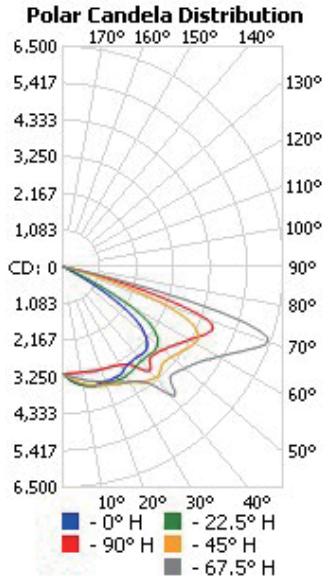

DRAWING

SPECIFICATION CHART

Model	BOLSBA90WL1M[1,2,3,4]XX
Voltage	100-277VAC 50/60Hz
Wattage	90W
Replacement	250W HPS/MH
Lumen Output	12150-13000lm
Luminous Efficacy	135-145Lm/W
CRI	>70
PFC	0.90
CCT	4000K 5000K 5700K
Light Distribution	85*150° (Type III)
Weight	14.1lbs
Housing	Aluminum Alloy
Operating Temp.	-20~40°C

ORDERING INFORMATION

Series No. BOLSBA	Wattage 90W=90W	Lens L1=85*150° Type III	Mounting M1=Split Fitter (Round Pole) M2=Direct Arm Pole M3=Trunnion M4=Yoke*	CCT 40=4000K 50=5000K 57=5700K	Control Blank=No Control PC=Photocell*	Protection Blank=No Protection SP=Surge Protector*
-----------------------------	---------------------------	------------------------------------	--	--	---	---

1.866.695.8966

PHOTOMETRIC SPEC

BLUE OCEAN LIGHTING™
BOLSBA90WL1M140
20' Mounting Height

Illuminance at a Distance

	Center Beam LUX	Beam Width	
3.3ft	3,115 LUX	5.5 ft	16.5 ft
6.7ft	756 LUX	11.1 ft	33.5 ft
10.0ft	339 LUX	16.6 ft	50.0 ft
13.3ft	192 LUX	22.0 ft	66.5 ft
16.7ft	122 LUX	27.7 ft	83.5 ft
20.0ft	84.8 LUX	33.1 ft	99.9 ft

Vert. Spread: 79.3°
Horiz. Spread: 136.4°