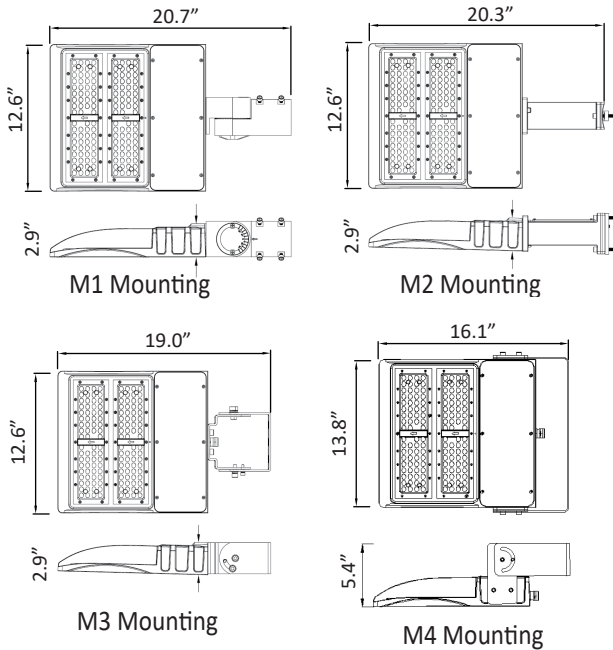

LED SHOEBOX LIGHT BOLSBA

DESCRIPTION

Being an ideal replacement for conventional metal halide and high pressure sodium lighting fixtures, Blue Ocean's SBA Shoebox fixture considerably increases the energy efficiency, visibility and safety in outdoor applications such as: outdoor basketball courts, tennis courts, sports stadiums, school playgrounds, parking lots, roadways and parks. Utilizing high quality PHILIP LUMILEDS LED modules, superior tempered glass optics and high performance driver, this Shoe Box series is guaranteed to deliver high lumen efficiency, buzz and flicker free light and excellent colour uniformity. Product features slim design and easy installation with four mounting options for various applications. The fixture is IP65 rated to be installed in damp or wet locations and can operate against climate changes without cracking or peeling. Heat dissipation is optimized with an integral secondary heat sink.

DRAWING

SPECIFICATION CHART

Model	BOLSBA90WL1M[1,2,3,4]XX
Voltage	100-277VAC 50/60Hz
Wattage	90W
Replacement	250W HPS/MH
Lumen Output	12150-13000lm
Luminous Efficacy	135-145Lm/W
CRI	>70
PFC	0.90
CCT	4000K 5000K 5700K
Light Distribution	85*150° (Type III)
Weight	14.1lbs
Housing	Aluminum Alloy
Operating Temp.	-20~40°C

ORDERING INFORMATION

Series No. BOLSBA	Wattage 90W=90W	Lens L1=85*150° Type III	Mounting M1=Split Fitter (Round Pole) M2=Direct Arm Pole M3=Trunnion M4=Yoke*	CCT 40=4000K 50=5000K 57=5700K	Control Blank=No Control PC=Photocell*	Protection Blank=No Protection SP=Surge Protector*
-----------------------------	---------------------------	------------------------------------	--	--	---	---

1.866.695.8966

PHOTOMETRIC SPEC

BLUE OCEAN LIGHTING™
BOLSBA90WL1M140
20' Mounting Height

Illuminance at a Distance

	Center Beam LUX	Beam Width	
3.3ft	3,115 LUX	5.5 ft	16.5 ft
6.7ft	756 LUX	11.1 ft	33.5 ft
10.0ft	339 LUX	16.6 ft	50.0 ft
13.3ft	192 LUX	22.0 ft	66.5 ft
16.7ft	122 LUX	27.7 ft	83.5 ft
20.0ft	84.8 LUX	33.1 ft	99.9 ft