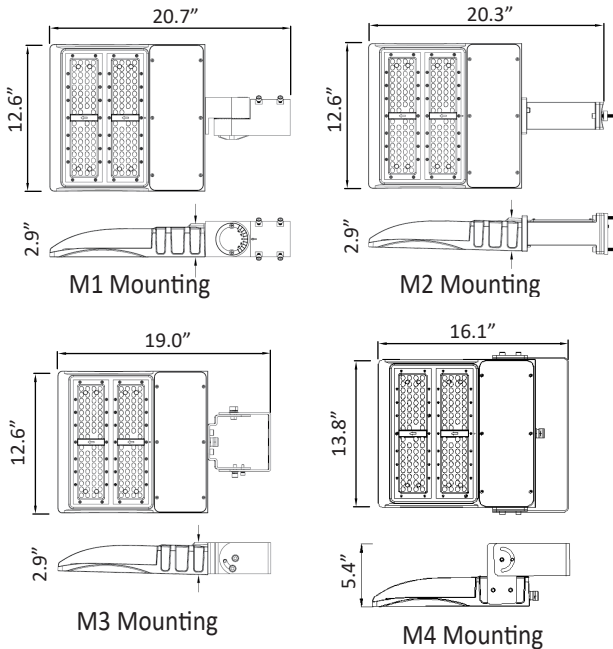

DRAWING

SPECIFICATION CHART

Model	BOLSBA60WL1M[1,2,3,4]XX
Voltage	100-277VAC 50/60Hz
Wattage	60W
Replacement	200W HPS/MH
Lumen Output	8100-8700lm
Luminous Efficacy	135-145lm/W
CRI	>70
PFC	0.90
CCT	4000K | 5000K | 5700K
Light Distribution	85*150° (Type III)
Weight	13.4lbs
Housing	Aluminum Alloy
Operating Temp.	-20~40°C

ORDERING INFORMATION

Series No. BOLSBA	Wattage 60W=60W	Lens L1=85*150° Type III	Mounting M1=Split Fitter (Round Pole) M2=Direct Arm Pole M3=Trunnion M4=Yoke*	CCT 40=4000K 50=5000K 57=5700K	Control Blank=No Control PC=Photocell*	Protection Blank=No Protection SP=Surge Protector*

For IES files, please visit: www.blueoceanlighting.com
*Yoke mount is made to order
*Photocell and surge protector is made to order
Note: specification subject to change without notice