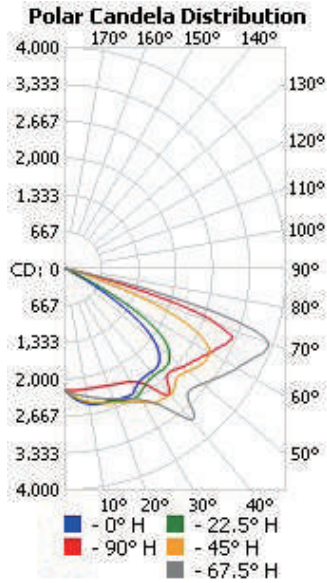

PHOTOMETRIC SPEC

BLUE OCEAN LIGHTING™
BOLSBA60WL1M140
20' Mounting Height