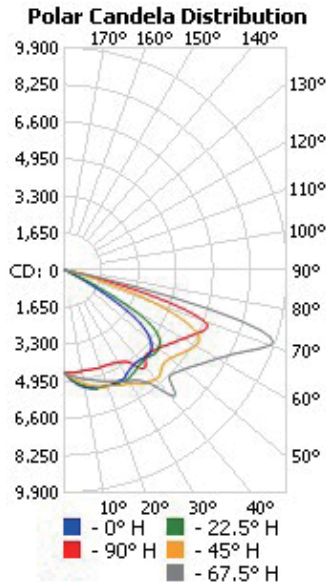

DRAWING

SPECIFICATION CHART

Model	BOLSBA150WHVL1M[1,2,3,4]XX
Voltage	200-480VAC 50/60Hz
Wattage	150W
Replacement	400W HPS/MH
Lumen Output	17250-18750lm
Luminous Efficacy	115-125lm/W
CRI	>70
PFC	0.90
CCT	4000K 5000K 5700K
Light Distribution	85*150° (Type III)
Weight	14.8lbs
Housing	Aluminum Alloy
Operating Temp.	-40~40°C

ORDERING INFORMATION

Series No. BOLSBA	Wattage 150W=150W	Type HV=Type HV 200-480VAC	Lens L1=85*150° Type III	Mounting M1=Split Fitter (Round Pole) M2=Direct Arm Pole M3=Trunnion M4=Yoke*	CCT 40=4000K 50=5000K 57=5700K	Control Blank=No Control	Protection Blank=No Protection
-----------------------------	-----------------------------	---	------------------------------------	---	--	------------------------------------	--

PHOTOMETRIC SPEC

BLUE OCEAN LIGHTING™
BOLSBA150WHVL1M140
30' Mounting Height

Illuminance at a Distance

Distance	Center Beam LUX	Beam Width
5.0ft	1,970 LUX	7.8 ft 23.7 ft
10.0ft	493 LUX	15.7 ft 47.3 ft
15.0ft	219 LUX	23.5 ft 71.0 ft
20.0ft	123 LUX	31.3 ft 94.7 ft
25.0ft	78.8 LUX	39.1 ft 118.4 ft
30.0ft	54.7 LUX	47.0 ft 142.0 ft

■ Vert. Spread: 76.1°
■ Horiz. Spread: 134.2°