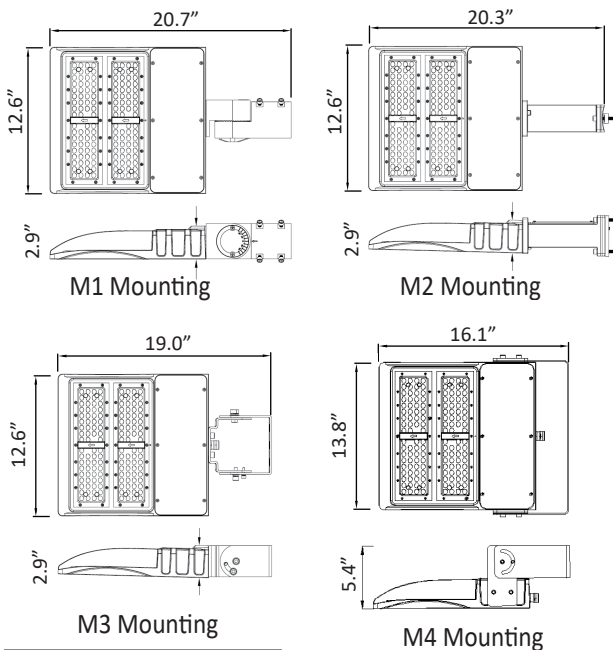

DRAWING

SPECIFICATION CHART

Model	BOLSBA150WHVL1M[1,2,3,4]XX
Voltage	200-480VAC 50/60Hz
Wattage	150W
Replacement	400W HPS/MH
Lumen Output	17250-18750lm
Luminous Efficacy	115-125lm/W
CRI	>70
PFC	0.90
CCT	4000K 5000K 5700K
Light Distribution	85*150° (Type III)
Weight	14.8lbs
Housing	Aluminum Alloy
Operating Temp.	-40~40°C

ORDERING INFORMATION

Series No. BOLSBA	Wattage 150W=150W	Type HV=Type HV 200-480VAC	Lens L1=85*150° Type III	Mounting M1=Split Fitter (Round Pole) M2=Direct Arm Pole M3=Trunnion M4=Yoke*	CCT 40=4000K 50=5000K 57=5700K	Control Blank=No Control	Protection Blank=No Protection
-----------------------------	-----------------------------	---	------------------------------------	---	--	------------------------------------	--

PHOTOMETRIC SPEC

BLUE OCEAN LIGHTING™
BOLSBA150WHVL1M140
30' Mounting Height

Illuminance at a Distance

Distance	Center Beam LUX	Beam Width
5.0ft	1,970 LUX	7.8 ft 23.7 ft
10.0ft	493 LUX	15.7 ft 47.3 ft
15.0ft	219 LUX	23.5 ft 71.0 ft
20.0ft	123 LUX	31.3 ft 94.7 ft
25.0ft	78.8 LUX	39.1 ft 118.4 ft
30.0ft	54.7 LUX	47.0 ft 142.0 ft