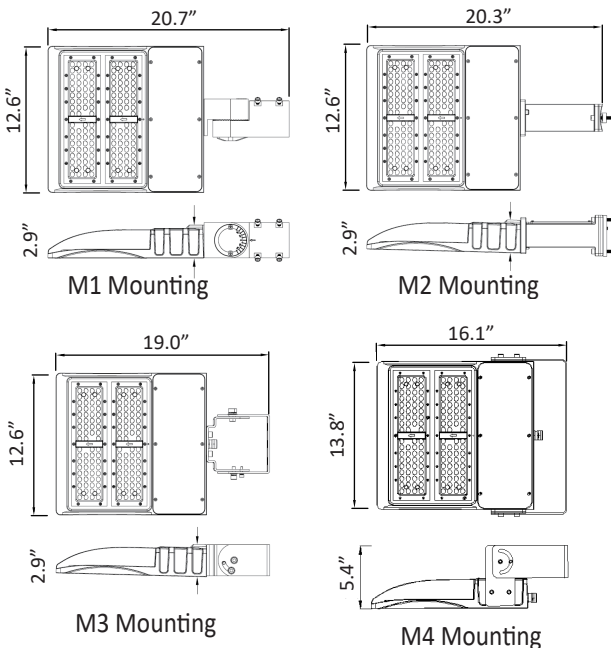

## DRAWING

## SPECIFICATION CHART

Model	BOLSBA120WL1M[1,2,3,4]XX
Voltage	100-277VAC 50/60Hz
Wattage	120W
Replacement	320W HPS/MH
Lumen Output	15000-16200lm
Luminous Efficacy	125-135lm/W
CRI	>70
PFC	0.90
CCT	4000K   5000K   5700K
Light Distribution	85*150° (Type III)
Weight	14.1lbs
Housing	Aluminum Alloy
Operating Temp.	-20~40°C

## ORDERING INFORMATION

<b>Series No.</b> BOLSBA	<b>Wattage</b> 120W=120W	<b>Lens</b> L1=85*150° Type III	<b>Mounting</b> M1=Split Fitter (Round Pole) M2=Direct Arm Pole M3=Trunnion M4=Yoke*	<b>CCT</b> 40=4000K 50=5000K 57=5700K	<b>Control</b> Blank=No Control PC=Photocell*	<b>Protection</b> Blank=No Protection SP=Surge Protector*
-----------------------------	-----------------------------	------------------------------------	--	--	---	---

**PHOTOMETRIC SPEC**

**BLUE OCEAN LIGHTING™**  
**BOLSBA120WL1M140**  
 30' Mounting Height

**Illuminance at a Distance**

	Center Beam LUX	Beam Width
5.0ft	<b>1,783 LUX</b>	<b>8.3 ft   24.9 ft</b>
10.0ft	<b>446 LUX</b>	<b>16.7 ft   49.7 ft</b>
15.0ft	<b>198 LUX</b>	<b>25.0 ft   74.6 ft</b>
20.0ft	<b>111 LUX</b>	<b>33.3 ft   99.5 ft</b>
25.0ft	<b>71.3 LUX</b>	<b>41.6 ft   124.4 ft</b>
30.0ft	<b>49.5 LUX</b>	<b>50.0 ft   149.2 ft</b>