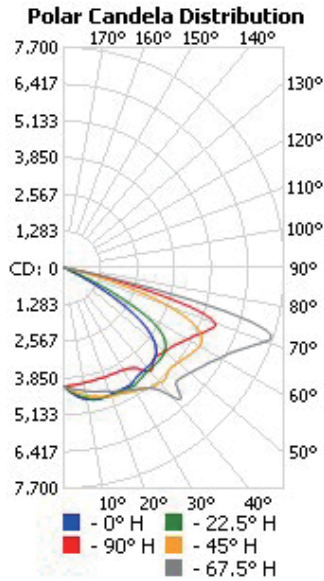

PHOTOMETRIC SPEC

BLUE OCEAN LIGHTING™
BOLSBA120WL1M140
30' Mounting Height