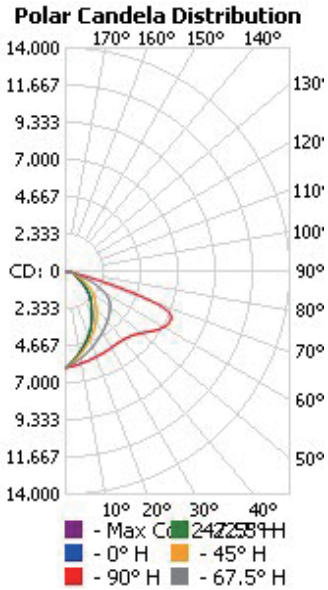

DRAWING

SPECIFICATION CHART

Model	BOLMFL185WL1M[1,2]XX
Voltage	100-277VAC
Wattage	185W
Replacement	400W HPS/MH
Lumen Output	24000-25000lm
CRI	>70
PFC	>0.9
CCT	4000K 5000K 5700K
Beam Angle	Type II 40°
Dimension	14.4"X13.0"X8.7" 14.4"X13.0"X10.6"
Weight	19.4lbs
Operating Temperature	-40~45°C

ORDERING INFORMATION

Series No. BOLMFL	Wattage 185W=185W	Lens Type L1=75*150° Type II L4=40°	Mounting M1=Standard Mount-Trunnion M2=Long-arm Mount-Trunnion	Voltage Blank=Universal 100-277VAC	CCT 40=4000K 50=5000K 57=5700K
-----------------------------	-----------------------------	--	---	---	--

PHOTOMETRIC SPEC

BLUE OCEAN LIGHTING™

BOLMFL185WL1M140

25' Mounting Height

Illuminance at a Distance

Distance	Center Beam LUX	Beam Width
4.3ft	3,531 LUX	6.8 ft 20.1 ft
8.7ft	863 LUX	13.8 ft 40.7 ft
13.0ft	386 LUX	20.7 ft 60.9 ft
17.3ft	218 LUX	27.5 ft 81.0 ft
21.7ft	139 LUX	34.5 ft 101.6 ft
26.0ft	96.6 LUX	41.3 ft 121.8 ft

Vert. Spread: 76.9°
 Horiz. Spread: 133.8°