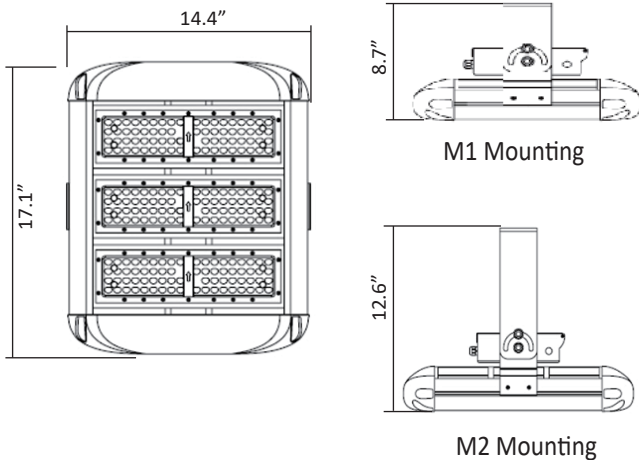

LED MODULAR FLOOD LIGHT BOLMFL

DESCRIPTION

As an energy-efficient and high-performance architectural flood and spot luminaire, Blue Ocean's BOLMFL Flood Light Series is designed to replace traditional Metal Halide or HPS flood lights in parks and building facades etc., with different brackets for installation to help get the best viewing angle. Constructed of die-cast aluminum housing, fixture is IP65 rated, rust and corrosion proof, and sealed to be free from contaminants, bugs and rain. It utilizes high-efficacy PHILIPS LUMILEDS LED modules and high performance MEAN WELL driver to ensure stable performance, great brightness uniformity, energy efficiency, and colour consistency. Featuring two mounting types: standard trunnion mount and long-arm trunnion mount, Fixture is easy to install and operate, with instant start, no flickering, no humming and long lifespan. Professional heatsink maximizes the heat transformation inside the fixture to protect the LED source to even prolong the life of LED chips.

DRAWING

SPECIFICATION CHART

Model	BOLMFL185WL1M[1,2]XX
Voltage	100-277VAC
Wattage	185W
Replacement	400W HPS/MH
Lumen Output	24000-25000lm
CRI	>70
PFC	>0.9
CCT	4000K 5000K 5700K
Beam Angle	Type II 40°
Dimension	14.4"X13.0"X8.7" 14.4"X13.0"X10.6"
Weight	19.4lbs
Operating Temperature	-40~45°C

ORDERING INFORMATION

Series No. BOLMFL	Wattage 185W=185W	Lens Type L1=75*150° Type II L4=40°	Mounting M1=Standard Mount-Trunnion M2=Long-arm Mount-Trunnion	Voltage Blank=Universal 100-277VAC	CCT 40=4000K 50=5000K 57=5700K
-----------------------------	-----------------------------	--	---	---	--

PHOTOMETRIC SPEC

BLUE OCEAN LIGHTING™

BOLMFL185WL1M140

25' Mounting Height

Illuminance at a Distance

Distance	Center Beam LUX	Beam Width
4.3ft	3,531 LUX	6.8 ft 20.1 ft
8.7ft	863 LUX	13.8 ft 40.7 ft
13.0ft	386 LUX	20.7 ft 60.9 ft
17.3ft	218 LUX	27.5 ft 81.0 ft
21.7ft	139 LUX	34.5 ft 101.6 ft
26.0ft	96.6 LUX	41.3 ft 121.8 ft