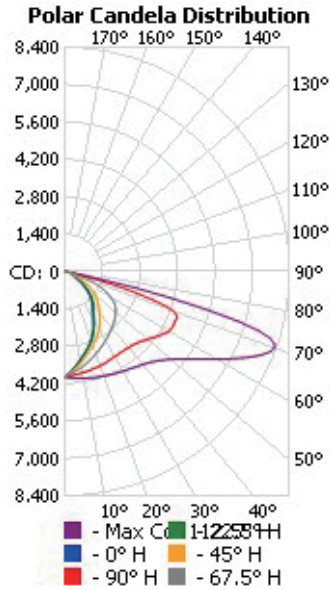

PHOTOMETRIC SPEC

BLUE OCEAN LIGHTING™

BOLMFL120WL1M1HV40

25' Mounting Height