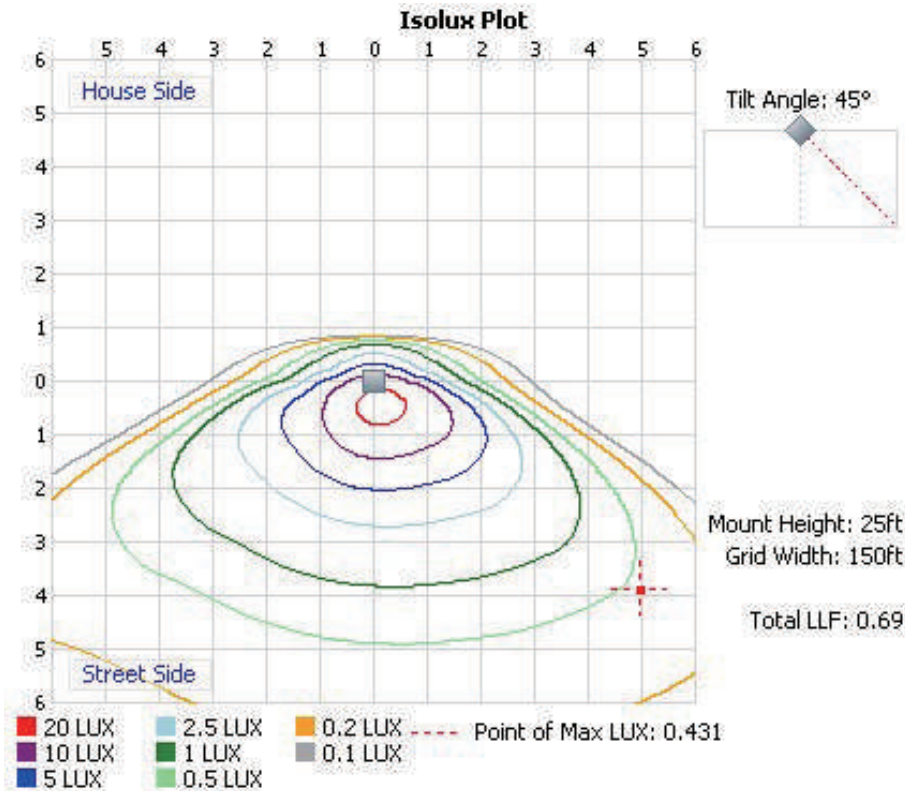

## BOLMFL120WL1M140

25' Mounting Height

**Illuminance at a Distance**

Distance	Center Beam LUX	Beam Width
4.3ft	2,276 LUX	6.1 ft 18.4 ft
8.7ft	556 LUX	12.3 ft 37.1 ft
13.0ft	249 LUX	18.4 ft 55.5 ft
17.3ft	141 LUX	24.5 ft 73.9 ft
21.7ft	89.4 LUX	30.8 ft 92.6 ft
26.0ft	62.2 LUX	36.9 ft 111.0 ft

Vert. Spread: 70.7°  
 Horiz. Spread: 129.8°

**PHOTOMETRIC SPEC**

Vert. Spread: 65.4°  
 Horiz. Spread: 131.3°