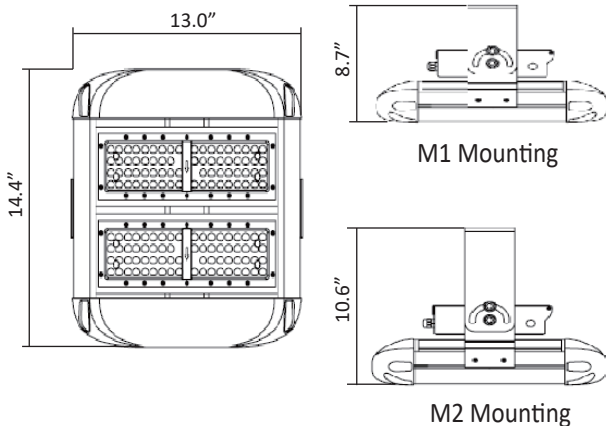

## DRAWING

## SPECIFICATION CHART

Model	BOLMFL120WL1M[1,2]HVXX
Voltage	200-480VAC
Wattage	120W
Replacement	320   360W HPS/MH
Lumen Output	15000-16000lm
CRI	>70
PFC	>0.9
CCT	4000K   5000K   5700K
Beam Angle	Type II
Dimension	14.4"X13.0"X8.7"   14.4"X13.0"X10.6"
Weight	16.1lbs   16.5lbs
Operating Temperature	-40~45°C

## BOLMFL120WL1M140

25' Mounting Height

**Illuminance at a Distance**

Distance	Center Beam LUX	Beam Width
4.3ft	2,276 LUX	6.1 ft 18.4 ft
8.7ft	556 LUX	12.3 ft 37.1 ft
13.0ft	249 LUX	18.4 ft 55.5 ft
17.3ft	141 LUX	24.5 ft 73.9 ft
21.7ft	89.4 LUX	30.8 ft 92.6 ft
26.0ft	62.2 LUX	36.9 ft 111.0 ft

## BOLMFL120WL1M1HV40

25' Mounting Height

**Illuminance at a Distance**

Distance	Center Beam LUX	Beam Width
4.3ft	2,305 LUX	5.5 ft 19.0 ft
8.7ft	563 LUX	11.2 ft 38.5 ft
13.0ft	252 LUX	16.7 ft 57.5 ft
17.3ft	142 LUX	22.2 ft 76.5 ft
21.7ft	90.5 LUX	27.9 ft 95.9 ft
26.0ft	63.0 LUX	33.4 ft 114.9 ft