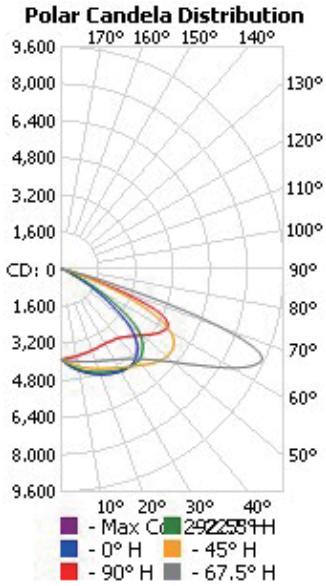

PHOTOMETRIC SPEC

BLUE OCEAN LIGHTING™

BOLMFL120WL1M140

25' Mounting Height