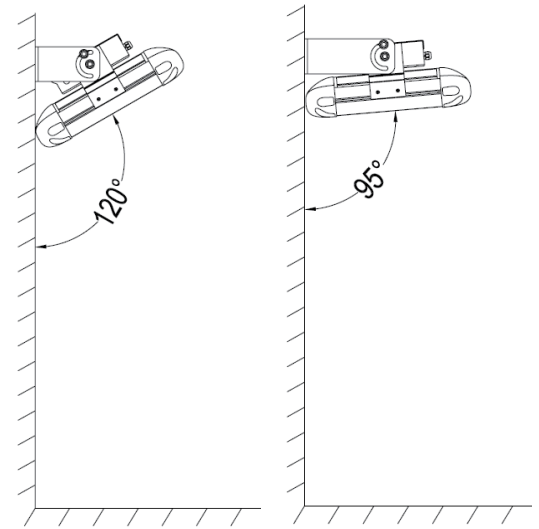

Illuminance at a Distance

Distance	Center Beam LUX	Beam Width
4.3ft	2,276 LUX	6.1 ft 18.4 ft
8.7ft	556 LUX	12.3 ft 37.1 ft
13.0ft	249 LUX	18.4 ft 55.5 ft
17.3ft	141 LUX	24.5 ft 73.9 ft
21.7ft	89.4 LUX	30.8 ft 92.6 ft
26.0ft	62.2 LUX	36.9 ft 111.0 ft

Vert. Spread: 70.7°
Horiz. Spread: 129.8°