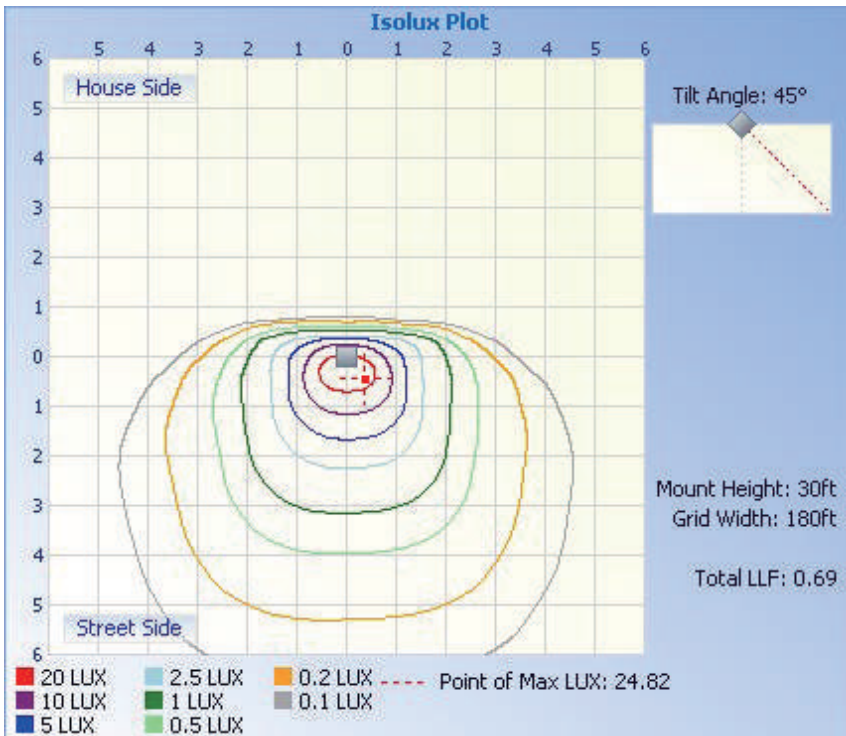

BLUE OCEAN LIGHTING™

BOL120WI 60°

30' Mounting Height

Illuminance at a Distance

Distance	Center Beam LUX	Beam Width
5.0ft	5,845 LUX	5.3 ft 5.4 ft
10.0ft	1,461 LUX	10.6 ft 10.9 ft
15.0ft	649 LUX	16.0 ft 16.3 ft
20.0ft	365 LUX	21.3 ft 21.7 ft
25.0ft	234 LUX	26.6 ft 27.1 ft
30.0ft	162 LUX	31.9 ft 32.6 ft

■ Vert. Spread: 56.0°
 ■ Horiz. Spread: 57.0°

PHOTOMETRIC SPEC

BLUE OCEAN LIGHTING™

BOL120WI 90°X100°

30' Mounting Height

Illuminance at a Distance

Distance	Center Beam LUX	Beam Width
5.0ft	1,847 LUX	10.8 ft 12.0 ft
10.0ft	462 LUX	21.6 ft 24.0 ft
15.0ft	205 LUX	32.3 ft 36.0 ft
20.0ft	115 LUX	43.1 ft 48.0 ft
25.0ft	73.9 LUX	53.9 ft 60.0 ft
30.0ft	51.3 LUX	64.7 ft 72.0 ft

Vert. Spread: 94.3°
 Horiz. Spread: 100.4°

PHOTOMETRIC SPEC

BLUE OCEAN LIGHTING™
BOL120WI 120°
 30' Mounting Height

Illuminance at a Distance

Distance	Center Beam LUX	Beam Width
5.0ft	1,563 LUX	14.5 ft 13.1 ft
10.0ft	391 LUX	29.0 ft 26.2 ft
15.0ft	174 LUX	43.5 ft 39.2 ft
20.0ft	97.7 LUX	58.0 ft 52.3 ft
25.0ft	62.5 LUX	72.5 ft 65.4 ft
30.0ft	43.4 LUX	87.0 ft 78.5 ft

Vert. Spread: 110.8°
 Horiz. Spread: 105.2°