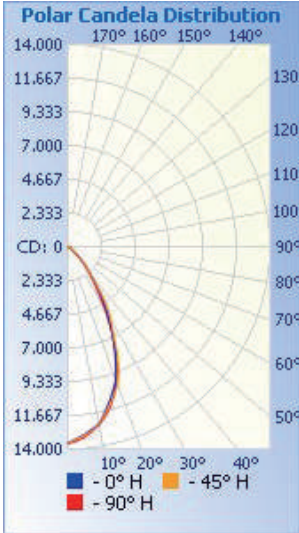

DRAWING

IP RATING	IK RATING	
65	10	

SPECIFICATION CHART

Model	BOL120WI-XX
Voltage	100-277VAC
Wattage	120W
Replacement	300W HPS/MH
Lumen Output	13200lm
CRI	78
PFC	0.95
CCT	4000K 5000K
Beam Angle	60° 120° 90*100°
Dimension	11.9"X12.2"X7.7"
Weight	13.7lbs
Operating Temperature	-40~50°C

ORDERING INFORMATION

Series No.
BOL120WI

CCT
40=4000K
50=5000K

Beam Angle
60=60°
120=120°
90X100=90*100°

Voltage
U=Universal 100-277VAC

Dimming
Blank=Non-Dimmable
D=1-10V Dimming

Finish
BK=Black
WT=White*

PHOTOMETRIC SPEC

BLUE OCEAN LIGHTING™

BOL120WI 60°

30' Mounting Height

Illuminance at a Distance

Distance	Center Beam LUX	Beam Width
5.0ft	5,845 LUX	5.3 ft 5.4 ft
10.0ft	1,461 LUX	10.6 ft 10.9 ft
15.0ft	649 LUX	16.0 ft 16.3 ft
20.0ft	365 LUX	21.3 ft 21.7 ft
25.0ft	234 LUX	26.6 ft 27.1 ft
30.0ft	162 LUX	31.9 ft 32.6 ft

■ Vert. Spread: 56.0°
 ■ Horiz. Spread: 57.0°

PHOTOMETRIC SPEC

BLUE OCEAN LIGHTING™

BOL120WI 90°X100°

30' Mounting Height

Illuminance at a Distance

Distance	Center Beam LUX	Beam Width
5.0ft	1,847 LUX	10.8 ft 12.0 ft
10.0ft	462 LUX	21.6 ft 24.0 ft
15.0ft	205 LUX	32.3 ft 36.0 ft
20.0ft	115 LUX	43.1 ft 48.0 ft
25.0ft	73.9 LUX	53.9 ft 60.0 ft
30.0ft	51.3 LUX	64.7 ft 72.0 ft