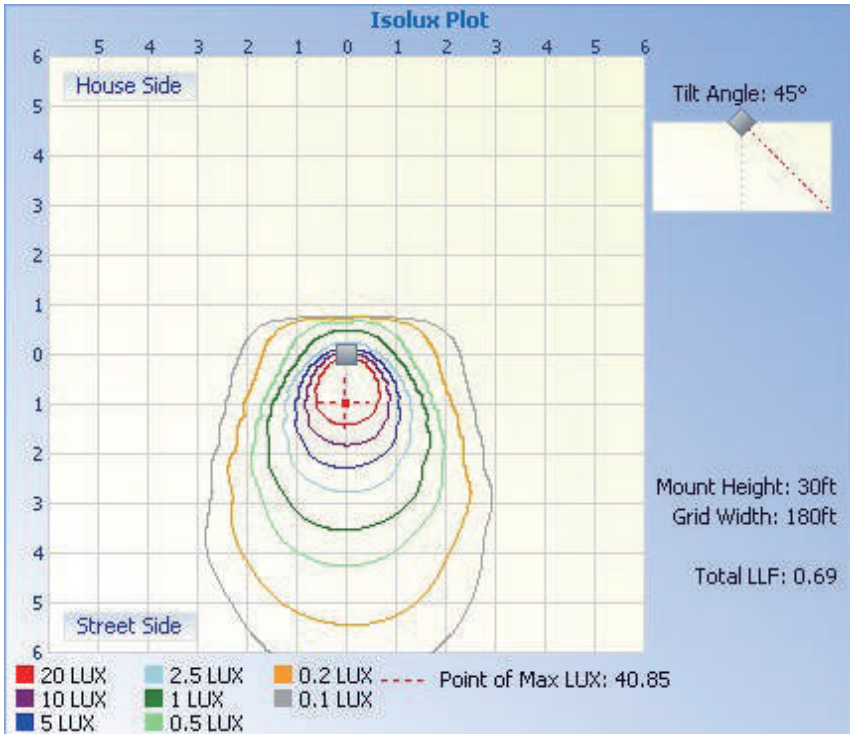

BLUE OCEAN LIGHTING™

BOL120WI 60°

30' Mounting Height

Illuminance at a Distance

Distance	Center Beam LUX	Beam Width
5.0ft	5,845 LUX	5.3 ft 5.4 ft
10.0ft	1,461 LUX	10.6 ft 10.9 ft
15.0ft	649 LUX	16.0 ft 16.3 ft
20.0ft	365 LUX	21.3 ft 21.7 ft
25.0ft	234 LUX	26.6 ft 27.1 ft
30.0ft	162 LUX	31.9 ft 32.6 ft

■ Vert. Spread: 56.0°
 ■ Horiz. Spread: 57.0°

PHOTOMETRIC SPEC

BLUE OCEAN LIGHTING™

BOL120WI 90°X100°

30' Mounting Height

Illuminance at a Distance

Distance	Center Beam LUX	Beam Width
5.0ft	1,847 LUX	10.8 ft 12.0 ft
10.0ft	462 LUX	21.6 ft 24.0 ft
15.0ft	205 LUX	32.3 ft 36.0 ft
20.0ft	115 LUX	43.1 ft 48.0 ft
25.0ft	73.9 LUX	53.9 ft 60.0 ft
30.0ft	51.3 LUX	64.7 ft 72.0 ft

Vert. Spread: 94.3°
 Horiz. Spread: 100.4°

PHOTOMETRIC SPEC

BLUE OCEAN LIGHTING™
BOL120WI 120°
 30' Mounting Height

Illuminance at a Distance

Distance	Center Beam LUX	Beam Width
5.0ft	1,563 LUX	14.5 ft 13.1 ft
10.0ft	391 LUX	29.0 ft 26.2 ft
15.0ft	174 LUX	43.5 ft 39.2 ft
20.0ft	97.7 LUX	58.0 ft 52.3 ft
25.0ft	62.5 LUX	72.5 ft 65.4 ft
30.0ft	43.4 LUX	87.0 ft 78.5 ft

Vert. Spread: 110.8°
 Horiz. Spread: 105.2°