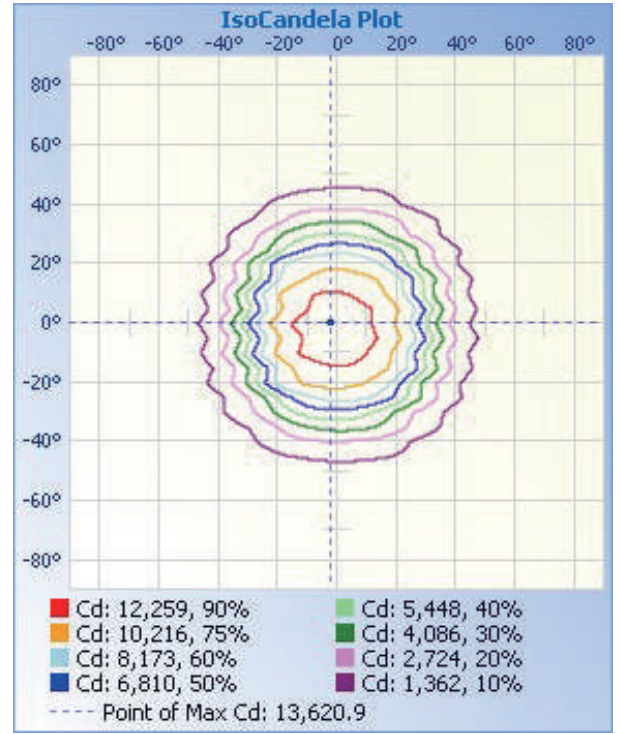

DRAWING

IP RATING	IK RATING	
65	10	

SPECIFICATION CHART

Model	BOL120WI-XX
Voltage	100-277VAC
Wattage	120W
Replacement	300W HPS/MH
Lumen Output	13200lm
CRI	78
PFC	0.95
CCT	4000K 5000K
Beam Angle	60° 120° 90*100°
Dimension	11.9"X12.2"X7.7"
Weight	13.7lbs
Operating Temperature	-40~50°C

ORDERING INFORMATION

Series No.
BOL120WI

CCT
40=4000K
50=5000K

Beam Angle
60=60°
120=120°
90X100=90*100°

Voltage
U=Universal 100-277VAC

Dimming
Blank=Non-Dimmable
D=1-10V Dimming

Finish
BK=Black
WT=White*

PHOTOMETRIC SPEC

BLUE OCEAN LIGHTING™

BOL120WI 60°

30' Mounting Height

Illuminance at a Distance

Distance	Center Beam LUX	Beam Width
5.0ft	5,845 LUX	5.3 ft 5.4 ft
10.0ft	1,461 LUX	10.6 ft 10.9 ft
15.0ft	649 LUX	16.0 ft 16.3 ft
20.0ft	365 LUX	21.3 ft 21.7 ft
25.0ft	234 LUX	26.6 ft 27.1 ft
30.0ft	162 LUX	31.9 ft 32.6 ft

■ Vert. Spread: 56.0°
 ■ Horiz. Spread: 57.0°

PHOTOMETRIC SPEC

BLUE OCEAN LIGHTING™

BOL120WI 90°X100°

30' Mounting Height

Illuminance at a Distance

Distance	Center Beam LUX	Beam Width
5.0ft	1,847 LUX	10.8 ft 12.0 ft
10.0ft	462 LUX	21.6 ft 24.0 ft
15.0ft	205 LUX	32.3 ft 36.0 ft
20.0ft	115 LUX	43.1 ft 48.0 ft
25.0ft	73.9 LUX	53.9 ft 60.0 ft
30.0ft	51.3 LUX	64.7 ft 72.0 ft