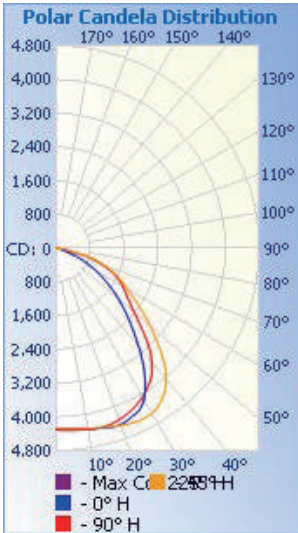

DRAWING

IP RATING	IK RATING	
65	10	

SPECIFICATION CHART

Model	BOL120WI-XX
Voltage	100-277VAC
Wattage	120W
Replacement	300W HPS/MH
Lumen Output	13200lm
CRI	78
PFC	0.95
CCT	4000K 5000K
Beam Angle	60° 120° 90*100°
Dimension	11.9"X12.2"X7.7"
Weight	13.7lbs
Operating Temperature	-40~50°C

BLUE OCEAN LIGHTING™

BOL120WI 60°

30' Mounting Height

Illuminance at a Distance

Distance	Center Beam LUX	Beam Width
5.0ft	5,845 LUX	5.3 ft 5.4 ft
10.0ft	1,461 LUX	10.6 ft 10.9 ft
15.0ft	649 LUX	16.0 ft 16.3 ft
20.0ft	365 LUX	21.3 ft 21.7 ft
25.0ft	234 LUX	26.6 ft 27.1 ft
30.0ft	162 LUX	31.9 ft 32.6 ft

■ Vert. Spread: 56.0°
 ■ Horiz. Spread: 57.0°

PHOTOMETRIC SPEC

BLUE OCEAN LIGHTING™

BOL120WI 90°X100°

30' Mounting Height

Illuminance at a Distance

Distance	Center Beam LUX	Beam Width
5.0ft	1,847 LUX	10.8 ft 12.0 ft
10.0ft	462 LUX	21.6 ft 24.0 ft
15.0ft	205 LUX	32.3 ft 36.0 ft
20.0ft	115 LUX	43.1 ft 48.0 ft
25.0ft	73.9 LUX	53.9 ft 60.0 ft
30.0ft	51.3 LUX	64.7 ft 72.0 ft

Vert. Spread: 94.3°
 Horiz. Spread: 100.4°

PHOTOMETRIC SPEC

BLUE OCEAN LIGHTING™
BOL120WI 120°
 30' Mounting Height

Illuminance at a Distance

Distance	Center Beam LUX	Beam Width
5.0ft	1,563 LUX	14.5 ft 13.1 ft
10.0ft	391 LUX	29.0 ft 26.2 ft
15.0ft	174 LUX	43.5 ft 39.2 ft
20.0ft	97.7 LUX	58.0 ft 52.3 ft
25.0ft	62.5 LUX	72.5 ft 65.4 ft
30.0ft	43.4 LUX	87.0 ft 78.5 ft