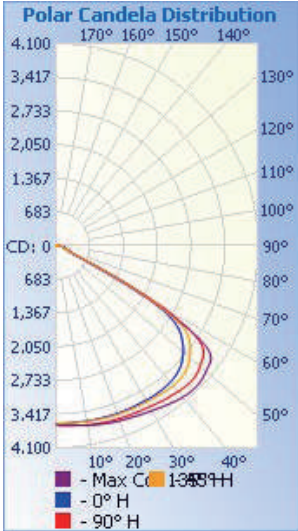

DRAWING

IP RATING	IK RATING	
65	10	

SPECIFICATION CHART

Model	BOL120WI-XX
Voltage	100-277VAC
Wattage	120W
Replacement	300W HPS/MH
Lumen Output	13200lm
CRI	78
PFC	0.95
CCT	4000K 5000K
Beam Angle	60° 120° 90*100°
Dimension	11.9"X12.2"X7.7"
Weight	13.7lbs
Operating Temperature	-40~50°C

BLUE OCEAN LIGHTING™

BOL120WI 60°

30' Mounting Height

Illuminance at a Distance

Distance	Center Beam LUX	Beam Width
5.0ft	5,845 LUX	5.3 ft 5.4 ft
10.0ft	1,461 LUX	10.6 ft 10.9 ft
15.0ft	649 LUX	16.0 ft 16.3 ft
20.0ft	365 LUX	21.3 ft 21.7 ft
25.0ft	234 LUX	26.6 ft 27.1 ft
30.0ft	162 LUX	31.9 ft 32.6 ft

■ Vert. Spread: 56.0°
 ■ Horiz. Spread: 57.0°

PHOTOMETRIC SPEC

BLUE OCEAN LIGHTING™

BOL120WI 90°X100°

30' Mounting Height

Illuminance at a Distance

Distance	Center Beam LUX	Beam Width
5.0ft	1,847 LUX	10.8 ft 12.0 ft
10.0ft	462 LUX	21.6 ft 24.0 ft
15.0ft	205 LUX	32.3 ft 36.0 ft
20.0ft	115 LUX	43.1 ft 48.0 ft
25.0ft	73.9 LUX	53.9 ft 60.0 ft
30.0ft	51.3 LUX	64.7 ft 72.0 ft

Vert. Spread: 94.3°
 Horiz. Spread: 100.4°

PHOTOMETRIC SPEC

BLUE OCEAN LIGHTING™
BOL120WI 120°
 30' Mounting Height

Illuminance at a Distance

Distance	Center Beam LUX	Beam Width
5.0ft	1,563 LUX	14.5 ft 13.1 ft
10.0ft	391 LUX	29.0 ft 26.2 ft
15.0ft	174 LUX	43.5 ft 39.2 ft
20.0ft	97.7 LUX	58.0 ft 52.3 ft
25.0ft	62.5 LUX	72.5 ft 65.4 ft
30.0ft	43.4 LUX	87.0 ft 78.5 ft