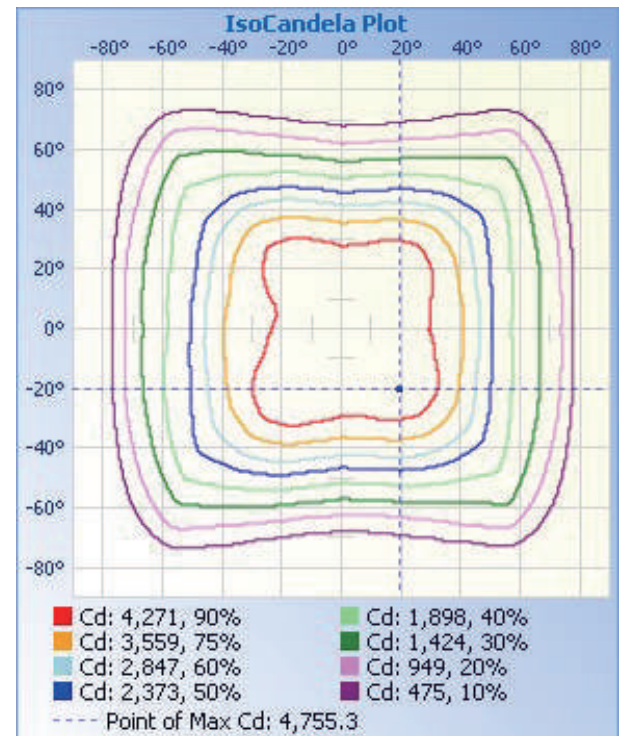

BLUE OCEAN LIGHTING™

BOL120WI 60°

30' Mounting Height

Illuminance at a Distance

Distance	Center Beam LUX	Beam Width
5.0ft	5,845 LUX	5.3 ft 5.4 ft
10.0ft	1,461 LUX	10.6 ft 10.9 ft
15.0ft	649 LUX	16.0 ft 16.3 ft
20.0ft	365 LUX	21.3 ft 21.7 ft
25.0ft	234 LUX	26.6 ft 27.1 ft
30.0ft	162 LUX	31.9 ft 32.6 ft

■ Vert. Spread: 56.0°
 ■ Horiz. Spread: 57.0°

PHOTOMETRIC SPEC

BLUE OCEAN LIGHTING™

BOL120WI 90°X100°

30' Mounting Height

Illuminance at a Distance

Distance	Center Beam LUX	Beam Width
5.0ft	1,847 LUX	10.8 ft 12.0 ft
10.0ft	462 LUX	21.6 ft 24.0 ft
15.0ft	205 LUX	32.3 ft 36.0 ft
20.0ft	115 LUX	43.1 ft 48.0 ft
25.0ft	73.9 LUX	53.9 ft 60.0 ft
30.0ft	51.3 LUX	64.7 ft 72.0 ft

Vert. Spread: 94.3°
 Horiz. Spread: 100.4°

PHOTOMETRIC SPEC

BLUE OCEAN LIGHTING™
BOL120WI 120°
 30' Mounting Height

Illuminance at a Distance

Distance	Center Beam LUX	Beam Width
5.0ft	1,563 LUX	14.5 ft 13.1 ft
10.0ft	391 LUX	29.0 ft 26.2 ft
15.0ft	174 LUX	43.5 ft 39.2 ft
20.0ft	97.7 LUX	58.0 ft 52.3 ft
25.0ft	62.5 LUX	72.5 ft 65.4 ft
30.0ft	43.4 LUX	87.0 ft 78.5 ft

Vert. Spread: 110.8°
 Horiz. Spread: 105.2°