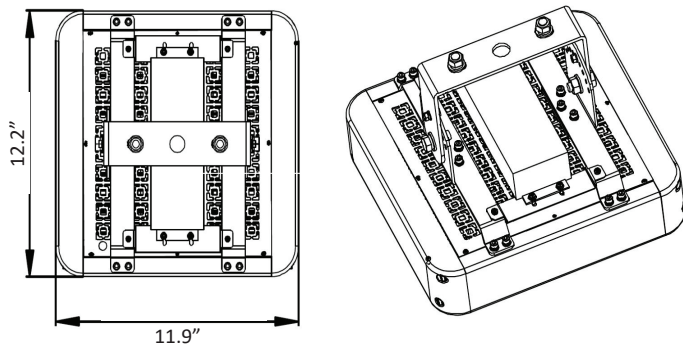

DRAWING

IP RATING	IK RATING	
65	10	

SPECIFICATION CHART

Model	BOL120WI-XX
Voltage	100-277VAC
Wattage	120W
Replacement	300W HPS/MH
Lumen Output	13200lm
CRI	78
PFC	0.95
CCT	4000K 5000K
Beam Angle	60° 120° 90*100°
Dimension	11.9"X12.2"X7.7"
Weight	13.7lbs
Operating Temperature	-40~50°C

BLUE OCEAN LIGHTING™

BOL120WI 60°

30' Mounting Height

Illuminance at a Distance

Distance	Center Beam LUX	Beam Width
5.0ft	5,845 LUX	5.3 ft 5.4 ft
10.0ft	1,461 LUX	10.6 ft 10.9 ft
15.0ft	649 LUX	16.0 ft 16.3 ft
20.0ft	365 LUX	21.3 ft 21.7 ft
25.0ft	234 LUX	26.6 ft 27.1 ft
30.0ft	162 LUX	31.9 ft 32.6 ft

■ Vert. Spread: 56.0°
 ■ Horiz. Spread: 57.0°

PHOTOMETRIC SPEC

BLUE OCEAN LIGHTING™

BOL120WI 90°X100°

30' Mounting Height

Illuminance at a Distance

Distance	Center Beam LUX	Beam Width
5.0ft	1,847 LUX	10.8 ft 12.0 ft
10.0ft	462 LUX	21.6 ft 24.0 ft
15.0ft	205 LUX	32.3 ft 36.0 ft
20.0ft	115 LUX	43.1 ft 48.0 ft
25.0ft	73.9 LUX	53.9 ft 60.0 ft
30.0ft	51.3 LUX	64.7 ft 72.0 ft

Vert. Spread: 94.3°
 Horiz. Spread: 100.4°

PHOTOMETRIC SPEC

BLUE OCEAN LIGHTING™
BOL120WI 120°
 30' Mounting Height

Illuminance at a Distance

Distance	Center Beam LUX	Beam Width
5.0ft	1,563 LUX	14.5 ft 13.1 ft
10.0ft	391 LUX	29.0 ft 26.2 ft
15.0ft	174 LUX	43.5 ft 39.2 ft
20.0ft	97.7 LUX	58.0 ft 52.3 ft
25.0ft	62.5 LUX	72.5 ft 65.4 ft
30.0ft	43.4 LUX	87.0 ft 78.5 ft