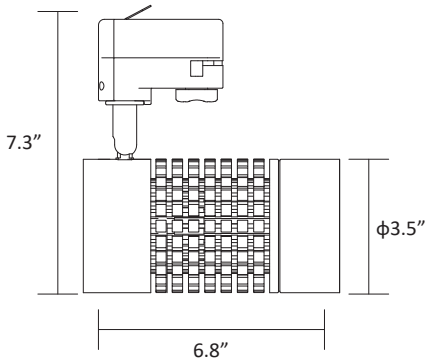

LED ROUND TRACK LIGHT

BOL-ETL-R

DESCRIPTION

Offering high-quality, flexible and directional accent lighting in clothing stores, shops, galleries, museums and homes, Blue Ocean's BOL-ELT-R-45W LED Round Track Light series is energy-efficient, cost-saving and eco-friendly, uniquely designed in elegant cylinder shape in white, silver or black. Engineered with superior CREE COB chip, this track light series is assured of outstanding luminous efficiency, colour efficiency and extremely low lumens depreciation. No shadow, no flickering, instant start and excellent penetrability are guaranteed by the advanced LED technology applied, with flexible design allowing the freedom to swivel and turn 350° horizontally and 90° vertically and beam angle available from 24° to 60°. High-efficient thermal control system allows LED source to consistently run cooler and reach its optimal performance.

DRAWING

SPECIFICATION CHART

Model	BOL-ETL-R-45W
Voltage	100-277VAC
Wattage	45W
Lumen Output	4070lm
CRI	80
PFC	0.95
CCT	2700K 3000K 4000K 5000K
Beam Angle	38° 60°
Housing Color	White Black Silver
Operating Temp.	-20~45°C

ORDERING INFORMATION

Sereis No. BOL-ELT-R	Wattage 45W=45W	Voltage U=100-277VAC	CCT 27=2700K 30=3000K 40=4000K 50=5000K	Beam Angle 38=38° 60=60°	Dimming N=Non-dimmable	Track Adapter H=H-Type J=J-Type L=L-Type	Finish WHT=White BLK=Black SIL=Silver
--------------------------------	---------------------------	--------------------------------	--	---------------------------------------	----------------------------------	--	---