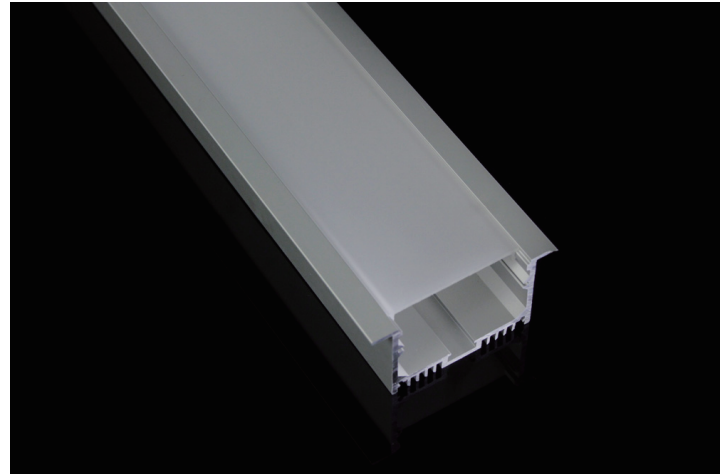

ALUMINIUM PROFILES

General Lighting - 7532R

Linear Profile with removable plate
Easy Installation

Lens Cover:

PMMA Milky

Profile Material:

Aluminium

Mounting Type:

Recessed Mount

Dimension:

75.0X32.0X2500.0mm

DRAWING

Standard Length 2500mm

ACCESSORIES

Aluminium Endcap

Mounting Clip

Suggested Strip Light

BOLFS28 60LED/M 14.4W/M 1050lm/M

BOLFS28 120LED/M 20W/M 1700lm/M