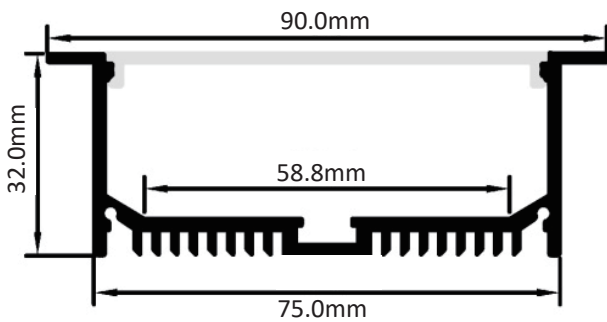

ALUMINIUM PROFILES

General Lighting - 7532R

Linear Profile with removable plate
Easy Installation

Lens Cover:

PMMA Milky

Profile Material:

Aluminium

Mounting Type:

Recessed Mount

Dimension:

75.0X32.0X2500.0mm

DRAWING

Standard Length 2500mm

ACCESSORIES

Aluminium Endcap

Mounting Clip

Suggested Strip Light

BOLFS28 60LED/M 14.4W/M 1050lm/M

BOLFS28 120LED/M 20W/M 1700lm/M