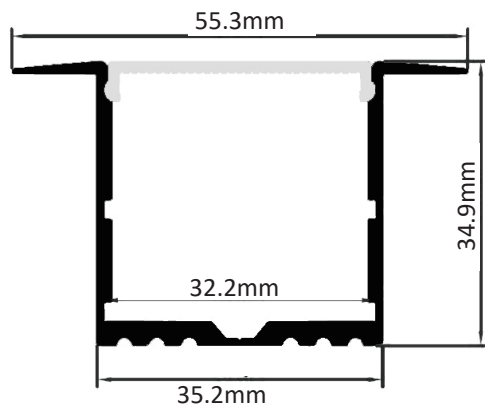

Recessed Mount

Dimension:

35.2X34.9X2500.0mm

DRAWING

Standard Length 2500mm

Suggested Strip Light

BOLFS35 60LED/M 4.8W/M 380lm/M

ASSESSORIES