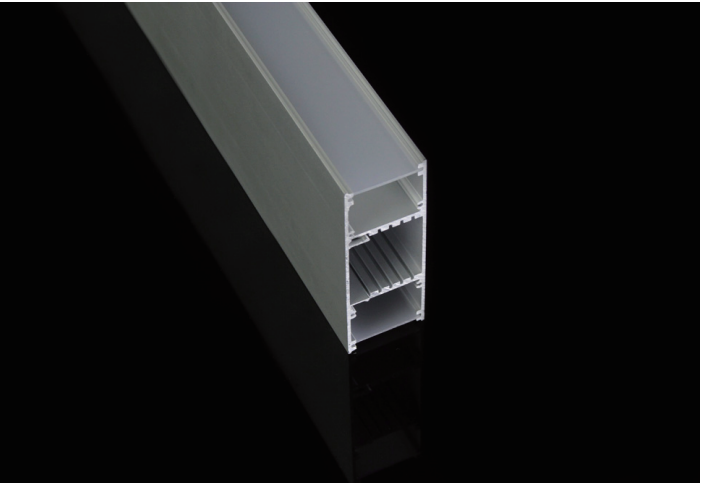

ALUMINIUM PROFILES

Decorative Lighting - 3385WA

Linear Profile with removable plate
 Wall mount with upside and downside light output

Lens Cover: PC Milky
 Profile Material: Aluminium
 Mounting Type: Wall Mount

Dimension: 32.7X85.0X2500.0mm

DRAWING

Standard Length 2500mm

Suggested Strip Light

BOLFS35 60LED/M 4.8W/M 380lm/M

ASSESSORIES

Aluminium Endcap

BOLFS35 120LED/M 9.6W/M 740lm/M