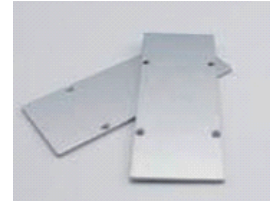

ALUMINIUM PROFILES

Decorative Lighting - 3385WA

Linear Profile with removable plate
 Wall mount with upside and downside light output

Lens Cover: PC Milky
 Profile Material: Aluminium
 Mounting Type: Wall Mount

Dimension: 32.7X85.0X2500.0mm

DRAWING

Standard Length 2500mm

Suggested Strip Light

BOLFS35 60LED/M 4.8W/M 380lm/M

ASSESSORIES

Aluminium Endcap

BOLFS35 120LED/M 9.6W/M 740lm/M