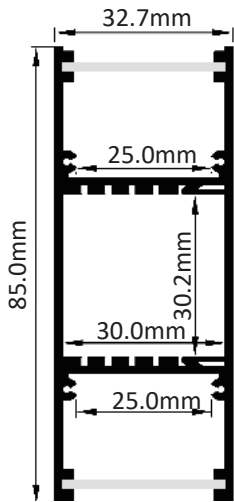

ALUMINIUM PROFILES

Decorative Lighting - 3385WA

Linear Profile with removable plate
 Wall mount with upside and downside light output

Lens Cover: PC Milky
 Profile Material: Aluminium
 Mounting Type: Wall Mount

Dimension: 32.7X85.0X2500.0mm

DRAWING

Standard Length 2500mm

Suggested Strip Light

BOLFS35 60LED/M 4.8W/M 380lm/M

ASSESSORIES

Aluminium Endcap

BOLFS35 120LED/M 9.6W/M 740lm/M