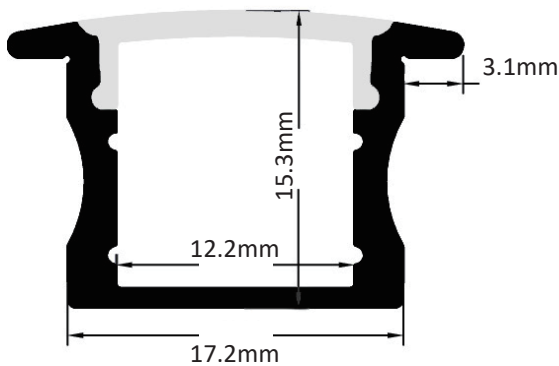

ALUMINIUM PROFILES

Accent Lighting - 1715R

Linear Profile with removable plate
Easy Installation

Lens Cover:

PMMA Opal matt | Frosted |
Clear

Profile Material:

Aluminium

Mounting Type:

Recessed Mount

Dimension:

17.2X15.3X2500.0mm

DRAWING

Standard Length 2500mm

Suggested Strip Light

BOLFS35 60LED/M 4.8W/M 380lm/M

ASSESSORIES

Aluminium Endcap

BOLFS35 120LED/M 9.6W/M 740lm/M