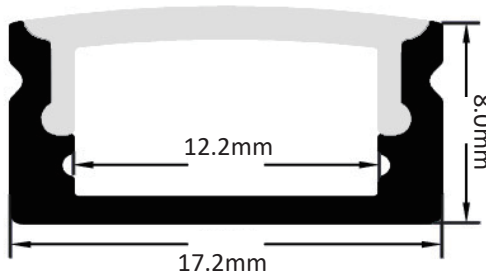

## Accent Lighting - 1707S

Linear Profile with removable plate  
Easy Installation

Lens Cover:

PMMA Opal matt | Frosted |  
Clear

Profile Material:

Aluminium

Mounting Type:

Surface Mount  
Recessed Mount

Dimension:

17.2X8.0X2500.0mm

### DRAWING

Standard Length 2500mm