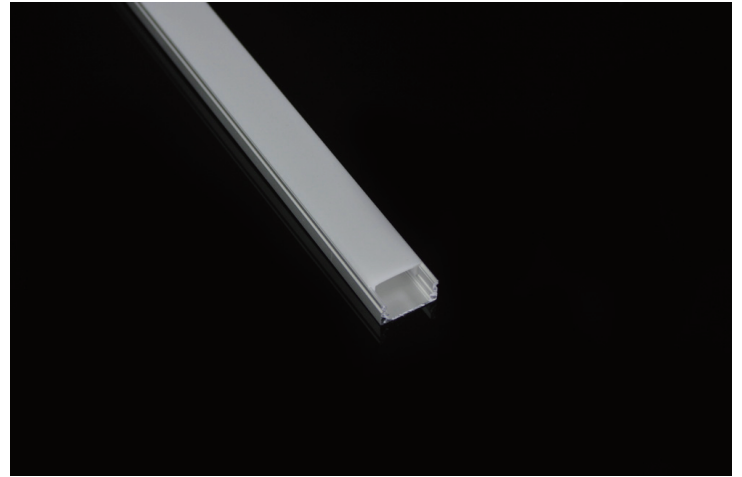

ALUMINIUM PROFILES

Accent Lighting - 1707S

Linear Profile with removable plate
Easy Installation

Lens Cover:

PMMA Opal matt | Frosted |
Clear

Profile Material:

Aluminium

Mounting Type:

Surface Mount
Recessed Mount

Dimension:

17.2X8.0X2500.0mm

DRAWING

Standard Length 2500mm