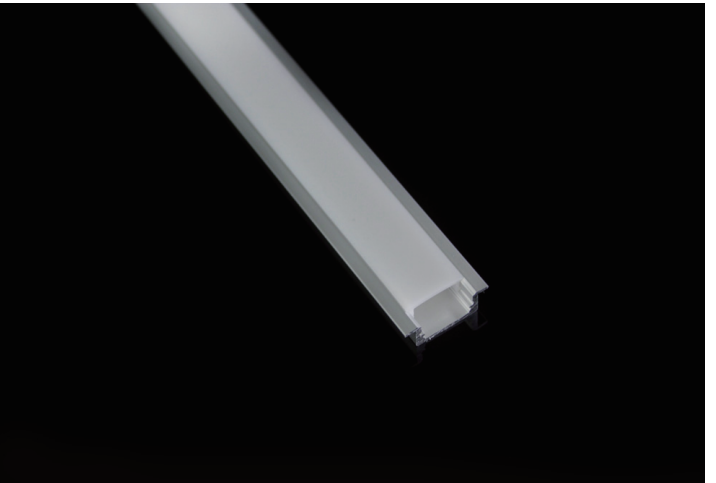

ALUMINIUM PROFILES

Accent Lighting - 1707R

Linear Profile with removable plate
Easy Installation

Lens Cover:

PMMA Opal matt | Frosted |
Clear

Profile Material:

Aluminium

Mounting Type:

Recessed Mount

Dimension:

17.2X8.0X2500.0mm

DRAWING

Standard Length 2500mm

Suggested Strip Light

BOLFS35 60LED/M 4.8W/M 380lm/M

ASSESSORIES

Aluminium Endcap

BOLFS35 120LED/M 9.6W/M 740lm/M