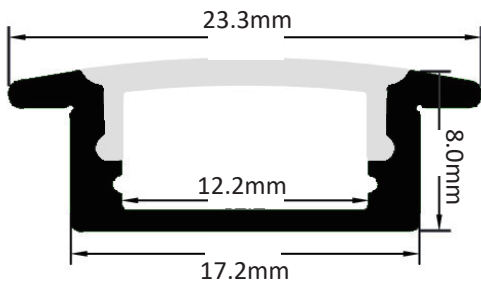

ALUMINIUM PROFILES

Accent Lighting - 1707R

Linear Profile with removable plate
Easy Installation

Lens Cover:

PMMA Opal matt | Frosted |
Clear

Profile Material:

Aluminium

Mounting Type:

Recessed Mount

Dimension:

17.2X8.0X2500.0mm

DRAWING

Standard Length 2500mm

Suggested Strip Light

BOLFS35 60LED/M 4.8W/M 380lm/M

ASSESSORIES

Aluminium Endcap

BOLFS35 120LED/M 9.6W/M 740lm/M